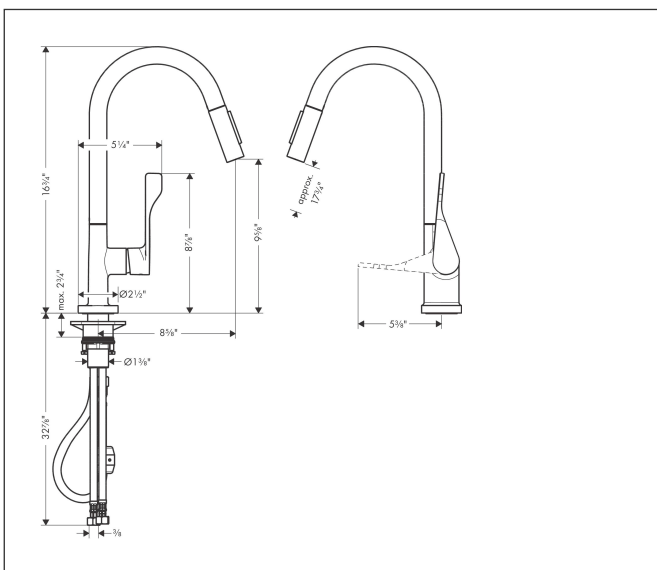

Brand AXOR
 Art. Name **AXOR Citterio** HighArc Kitchen Faucet 2-Spray Pull-Down, 1.75 GPM
 Art. Nr. 39835831
 Surface polished nickel
 Pos. 1

Product Picture

Features

- Projection: 220 mm
- Swivel range 360°
- Laminar spray, Needle spray
- Toggle spray diverter
- MagFit magnetic sprayhead docking
- Deck mounted
- Flow: 1.75 GPM (6.6 L/Min)
- Ceramic cartridge
- 3/8" connections
- Integrated double backflow prevention
- Extension length Up to 30" (50cm)

Drawing

Technology

Spray Types