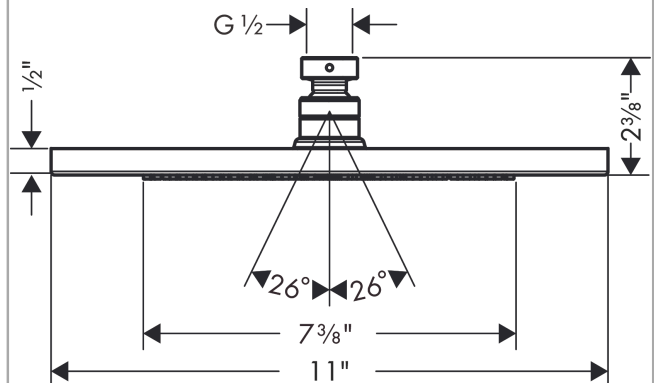

**Croma**  
**Showerhead 280 1-Jet, 2.0 GPM**  
 Finishes : **chrome** Part no. : **26221001**

**Description**

**Features**

- Spray modes: Rain
- 140 no-clog spray channels
- Flow: 2.0 GPM (7.6 L/Min)
- Fully-finished matching spray face
- Spray face removable for cleaning

**Item details**

List Price \$ 409.00

**Technology**

**Compliance**

**Product image**

**Scale drawing**

**Croma**  
**Showerhead 280 1-Jet, 2.0 GPM**  
 Finishes : **chrome**    Part no. : **26221001**

Exploded drawing

Year of production: >01/18

**Croma**  
**Showerhead 280 1-Jet, 2.0 GPM**  
 Finishes : **chrome**    Part no. : **26221001**