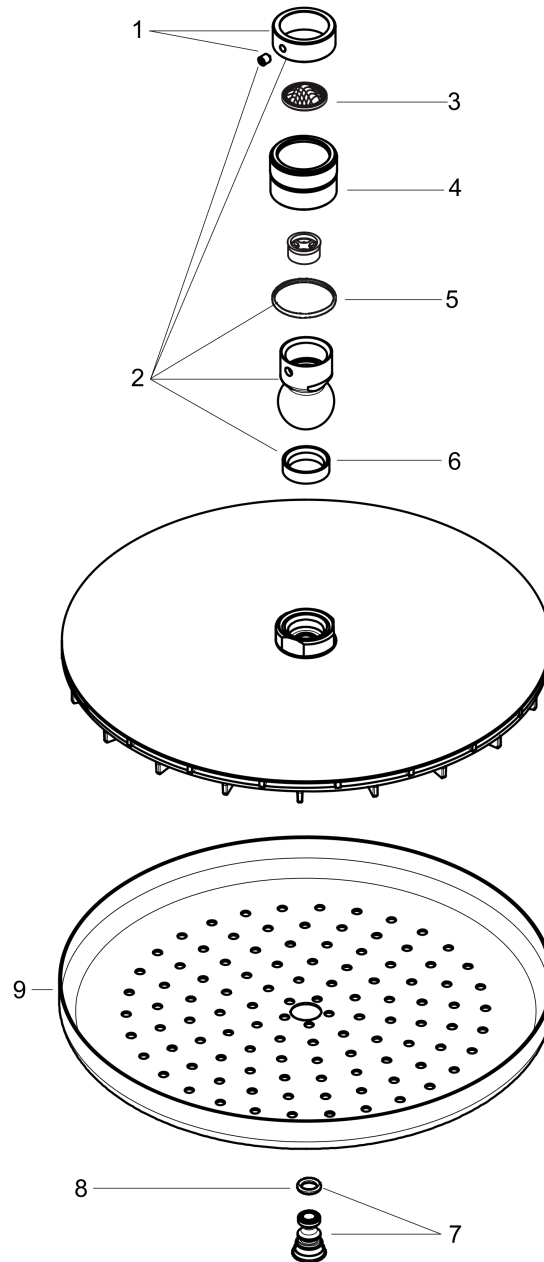

**Croma**  
**Showerhead 280 1-Jet, 2.0 GPM**  
 Finishes : **chrome** Part no. : **26221001**

**Description**

**Features**

- Spray modes: Rain
- 140 no-clog spray channels
- Flow: 2.0 GPM (7.6 L/Min)
- Fully-finished matching spray face
- Spray face removable for cleaning

**Item details**

List Price \$ 409.00

**Technology**

**Compliance**

**Product image**

**Scale drawing**

**Croma**  
**Showerhead 280 1-Jet, 2.0 GPM**  
 Finishes : **chrome**    Part no. : **26221001**

Exploded drawing

Year of production: >01/18

**Croma**  
**Showerhead 280 1-Jet, 2.0 GPM**  
 Finishes : **chrome**    Part no. : **26221001**

## Spare parts list

Year of production: >01/18

Pos.	Description	Part no.	Price	PU
1	lock washer	98942001	-	1
2	ball joint	98941001	-	1
3	filter packing	94246000	-	1
4	nut	97958000	-	1
5	lever collar	97536000	-	1
6	seal	97606000	-	1
7	air jet (Eco)	95795000	-	1
8	O-ring 7x2	98419000	-	1