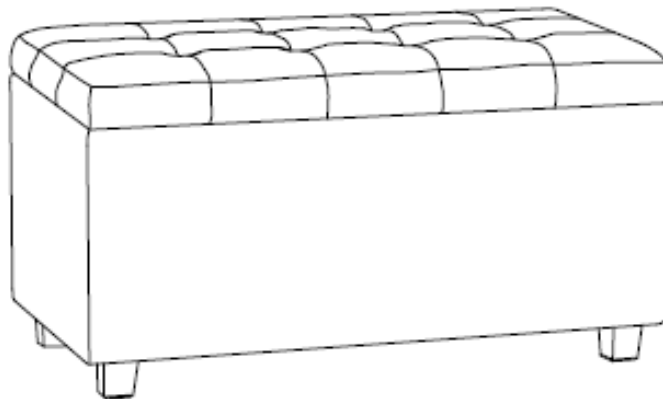

## Cosmopolitan / Essex / City

---

Storage Ottoman

MODEL # AY-S-38-DBL

brooklyn + max™

Wynden+Hall™  
HOME DECOR