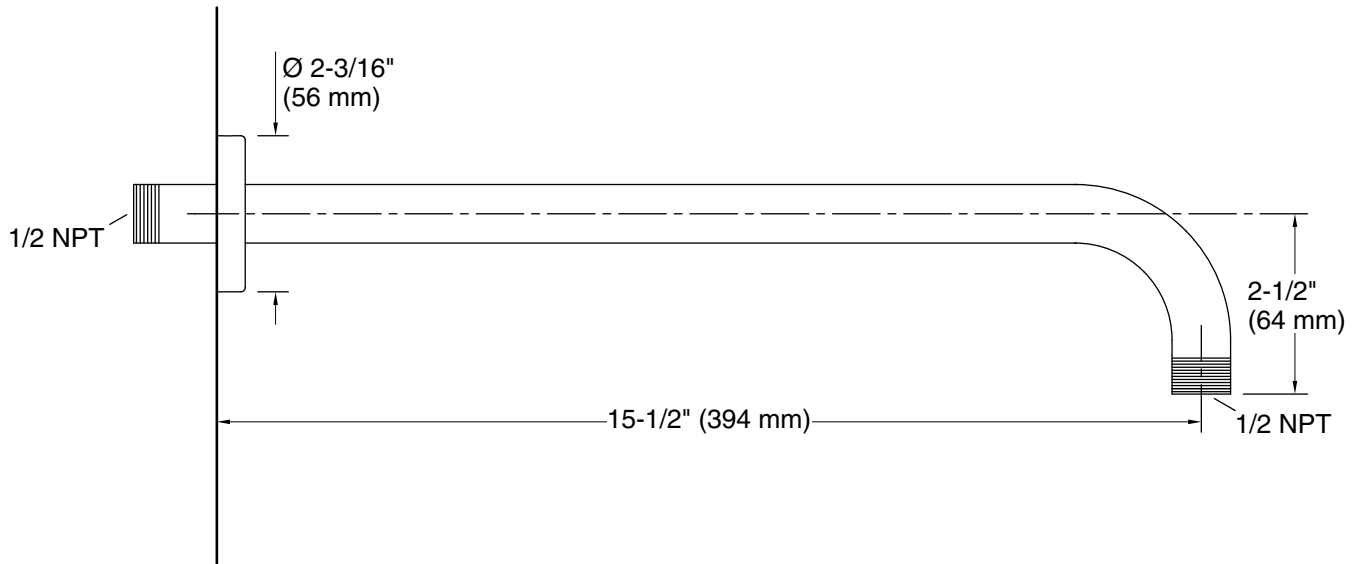

Features

- Compatible only with single-function rainheads

Material

- Brass construction ensures durability and reliability
- KOHLER finishes resist corrosion and tarnishing

Installation

- Wall-mount
- 1/2" -14 NPT connection

Technical Information

All product dimensions are nominal.

Spout: