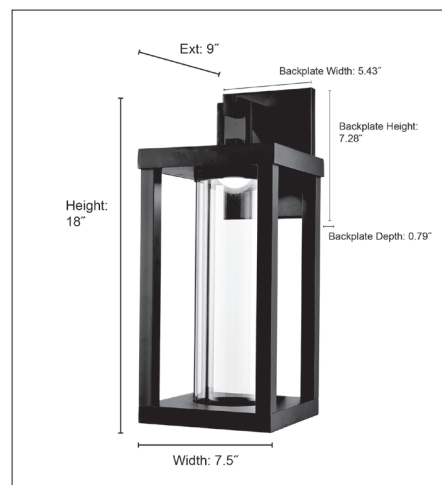

89103

DUMONT LED LIGHT OUTDOOR WALL SCONCE

FINISH

PBK - Powder Coated Black

DIMENSIONS

Width 7.5"
Height 18"
Ext. 9"
Backplate Width 5.43"
Backplate Height 7.28"
Backplate Depth 0.79"
Weight 6.15 lbs

MATERIAL

Aluminum

GLASS

Clear

LAMPING

Integrated LED
3000K
450 lumens
11W

CERTIFICATION

ETL Listed Wet Location

ITEM NUMBER

SKU 89103 PBK

89103 PBK

Millennium Lighting
105 Declaration Drive
McDonough, GA 30253
www.millenniumlighting.com