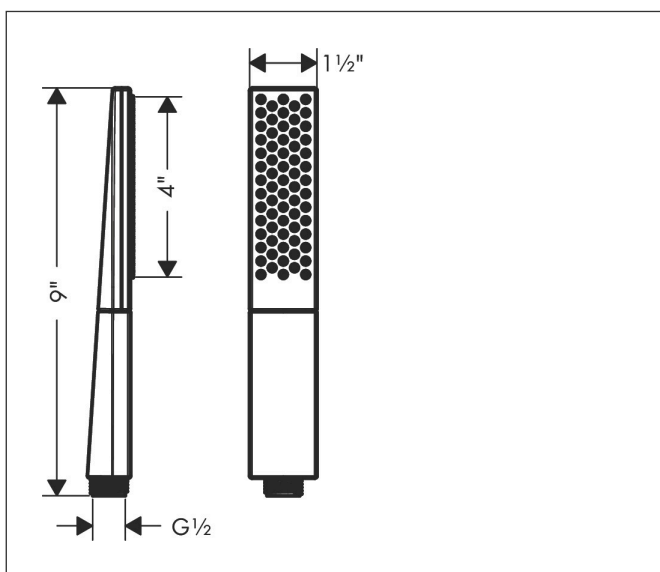

Drawing

Technology

Spray Types