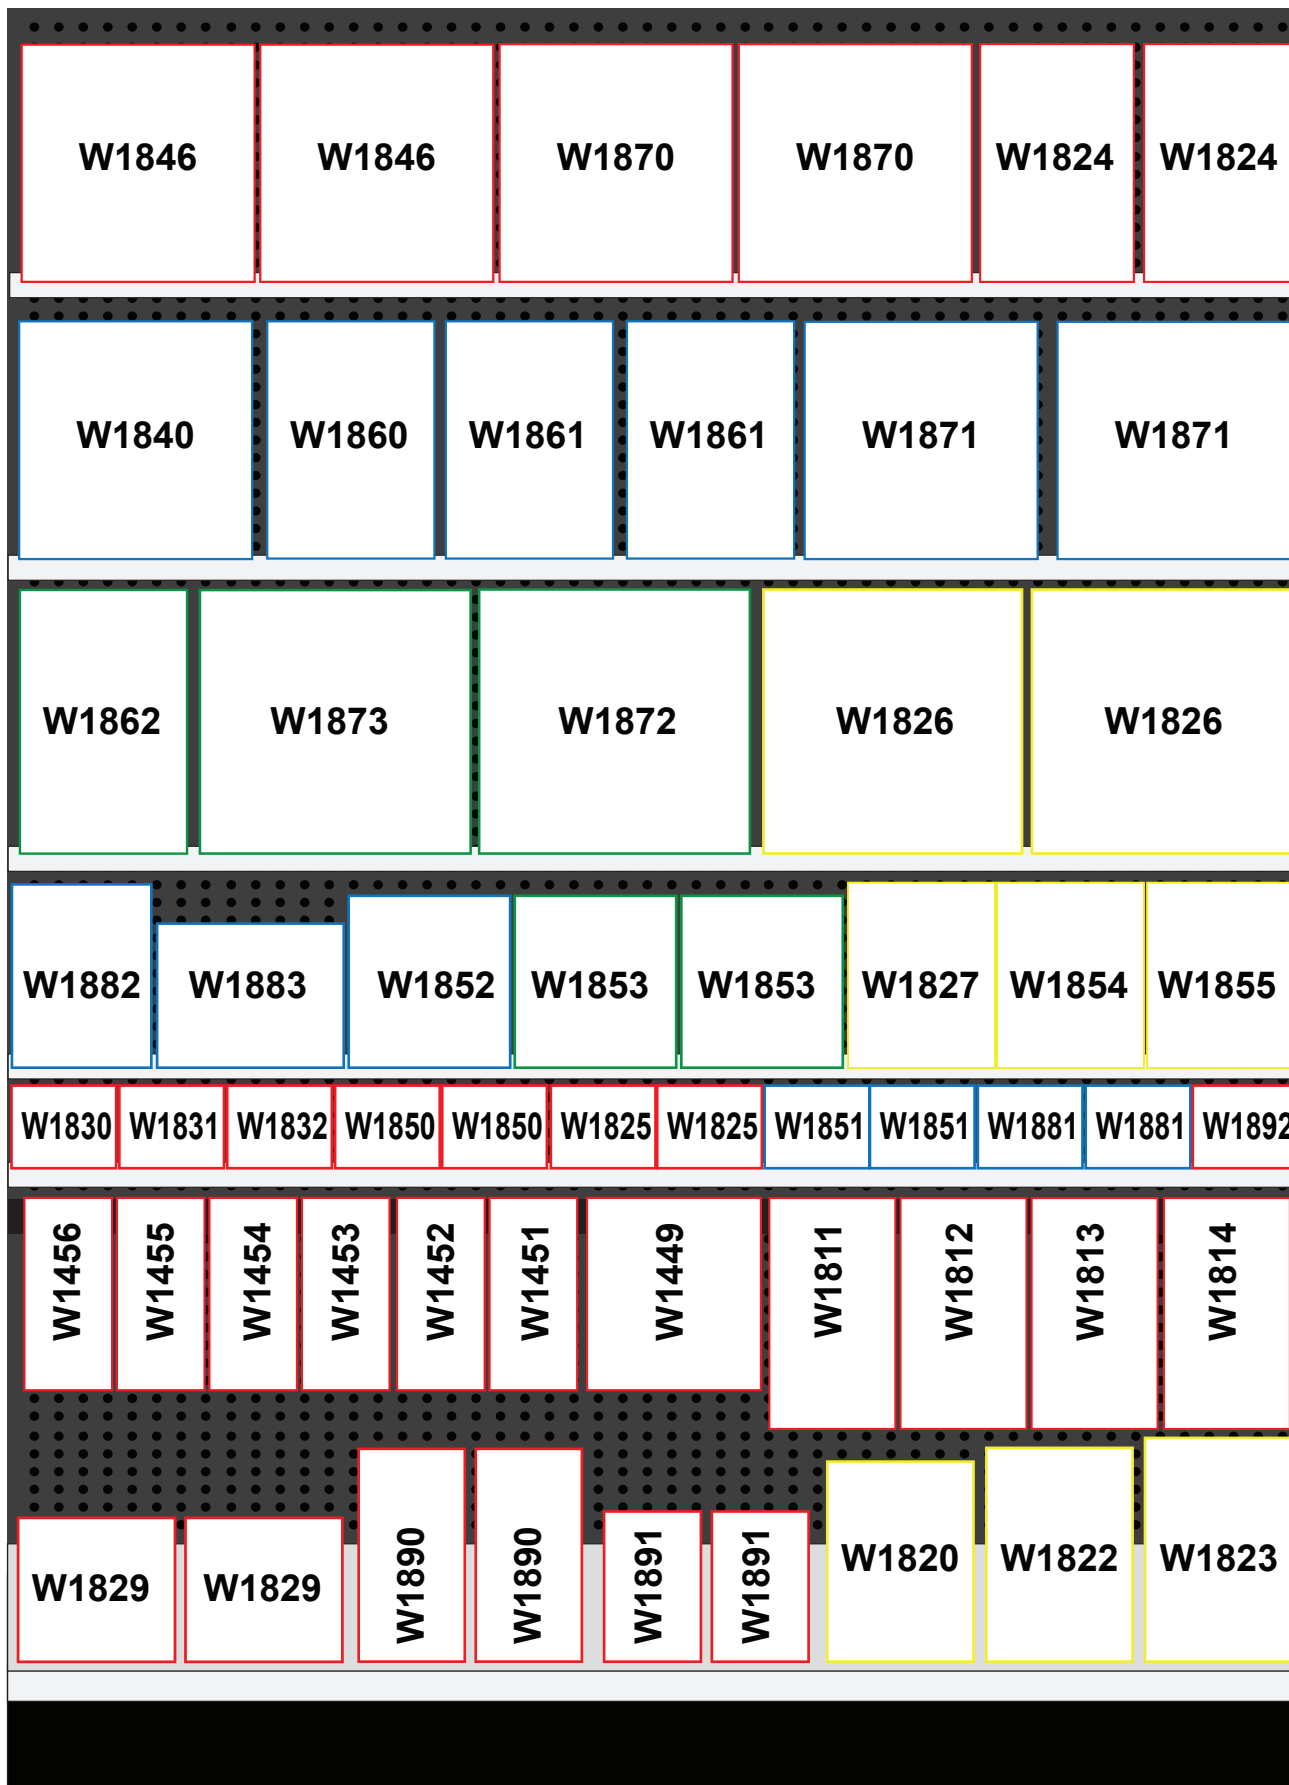

Secure X Planogram

W59851

70th Notch

57th Notch

45th Notch

34th Notch

30th Notch

6 inch Bar
23rd Notch