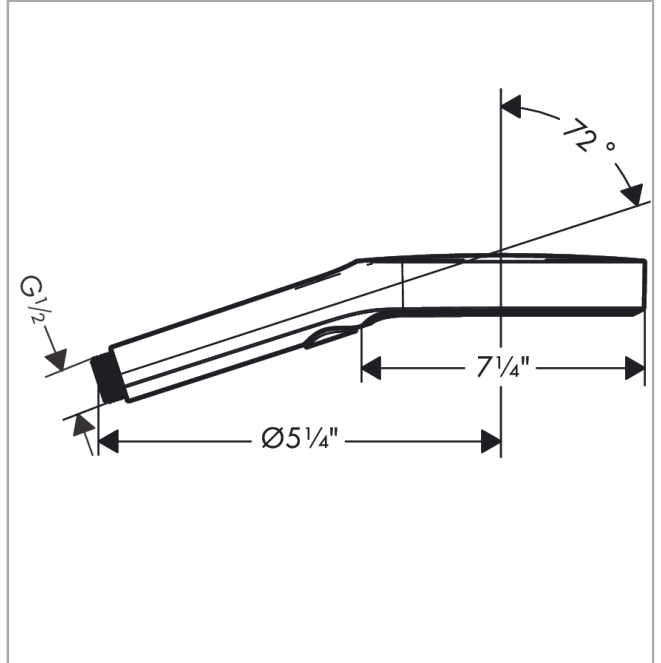

Rainfinity

Handshower 130 3-Jet, 2.5 GPM

Finishes : **brushed nickel** Part no. : **26864821**

Description

Features

- Select button for comfortable alternation of spray modes
- Spray modes: PowderRain, Intense PowderRain, MonoRain
- Flow: 2.5 GPM (9.5 L/Min)
- Spray face surface: graphite
- MASS/Massachusetts
- DOE/FTC
- TECQ/Texas Registered

Technology

Compliance

Product image

Scale drawing

Rainfinity

Handshower 130 3-Jet, 2.5 GPM

Finishes : **brushed nickel** Part no. : **26864821**

Exploded drawing

Year of production: >01/20

Rainfinity

Handshower 130 3-Jet, 2.5 GPM

Finishes : **brushed nickel** Part no. : **26864821**

Spare parts list

Year of production: >01/20

Pos.	Description	Part no.	PC	PU
1	filter	92672000	0	1
2	seal	98058000	0	1