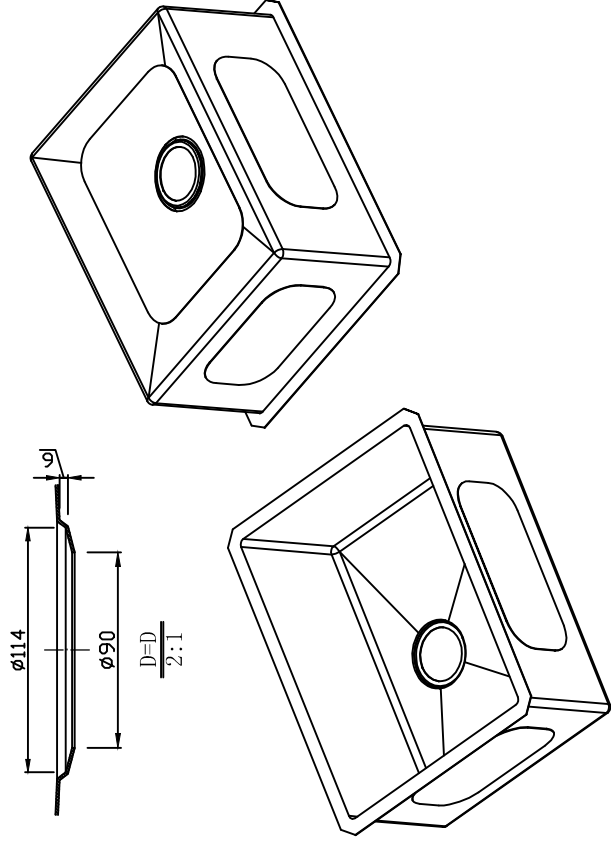

Perfection is out Tradition™

Model: K-AZ2318-1A

Dimensions: 23 in. L x 18 in. W x 10 in. H

Basin Depth: 10 in.

For more information visit us at www.ANZZI.com or call us at 1-844-44-ANZZI

Search the model IDs below to find out more about the dynamic Kitchen Faucet options available through ANZZI.