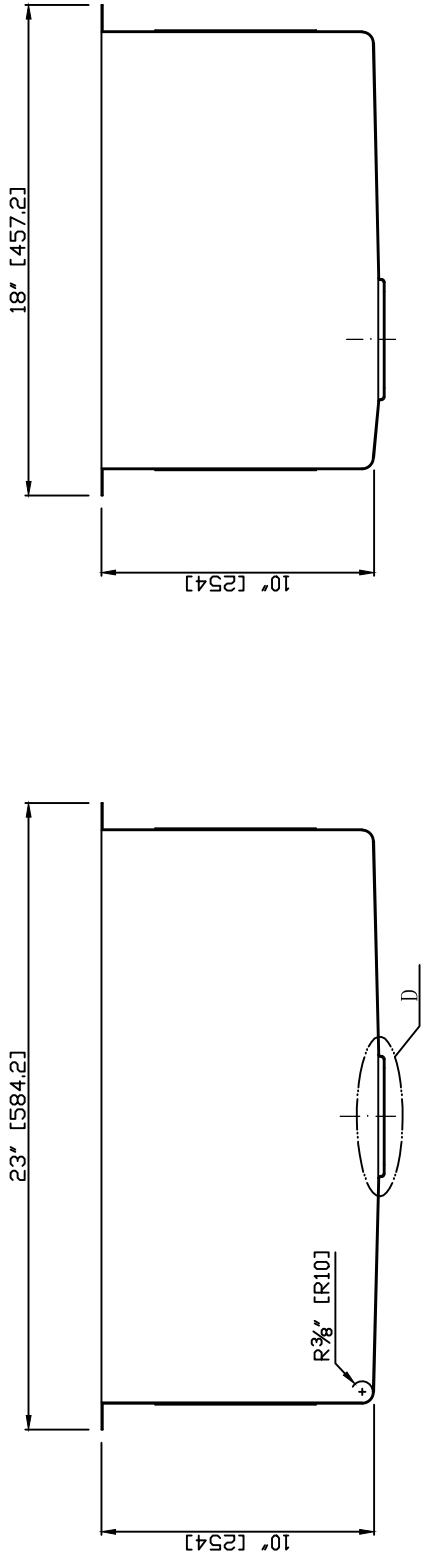

Perfection is out Tradition™

Model: K-AZ2318-1A

Dimensions: 23 in. L x 18 in. W x 10 in. H

Basin Depth: 10 in.

For more information visit us at www.ANZZI.com or call us at 1-844-44-ANZZI

Search the model IDs below to find out more about the dynamic Kitchen Faucet options available through ANZZI.