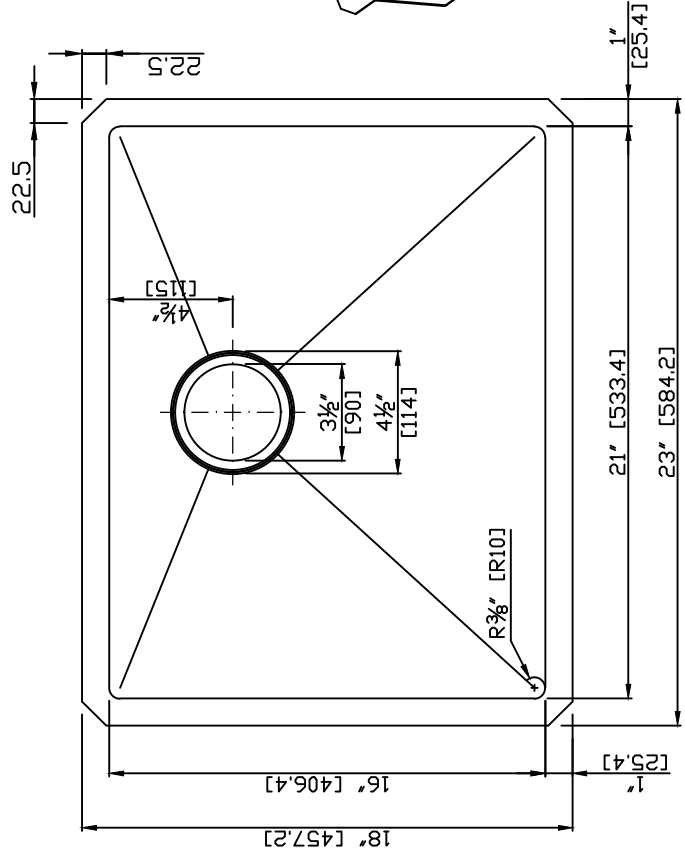

Perfection is out Tradition™

Model: K-AZ2318-1A

Dimensions: 23 in. L x 18 in. W x 10 in. H

Basin Depth: 10 in.

For more information visit us at www.ANZZI.com or call us at 1-844-44-ANZZI

Search the model IDs below to find out more about the dynamic Kitchen Faucet options available through ANZZI.