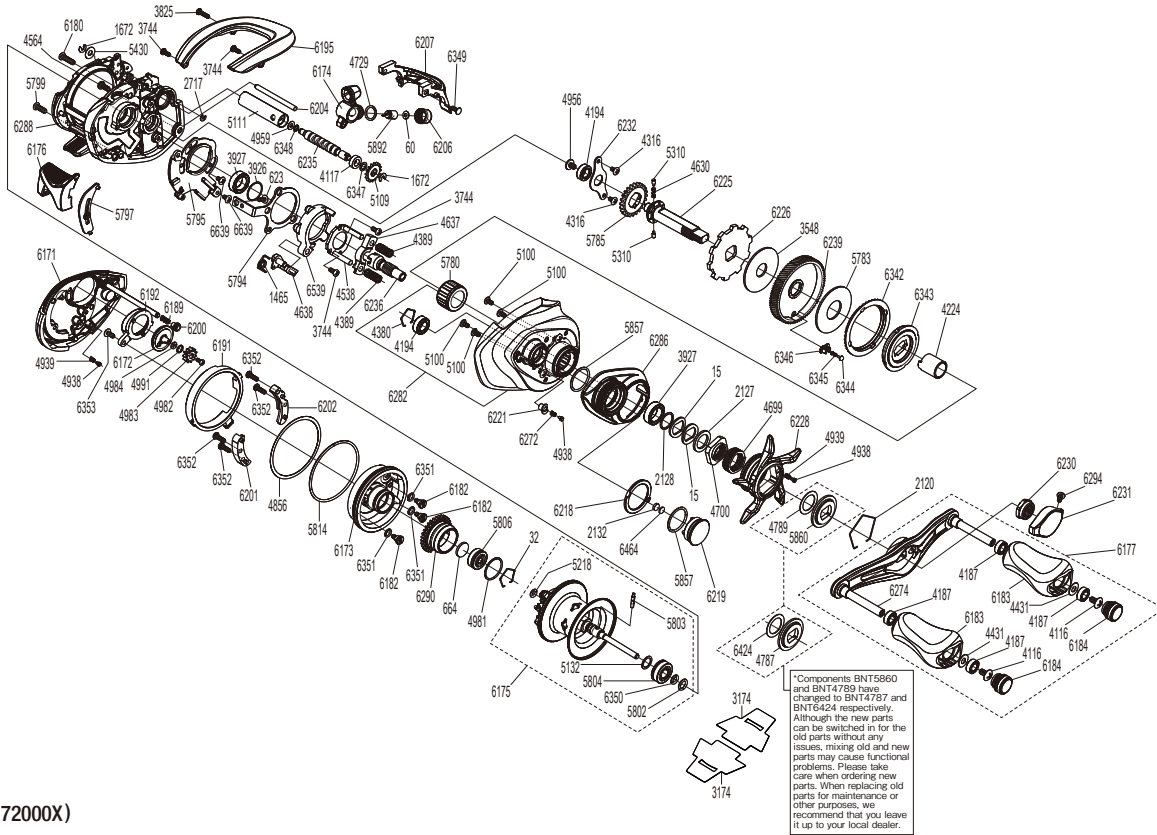

## ANT-HGR

(51RL172000X)

#	Part No.	Description	#	Part No.	Description	#	Part No.	Description
15	10D60	Washer	4983	10BGM	Brake Dial Gear	6204	10RMM	Stabilizer Bar
32	10GEW	Bearing Retainer	4984	10FMT	O Ring	6206	10RLJ	Pawl Cap
60	10CFW	Spacer	4991	10HYU	Washer	6207	10E9S	Level Wind Protector
623	103C0	Screw	5100	1055J	Screw	6218	10RME	Click Plate
664	1057S	Spacer B	5109	10FNX	Idle Gear	6219	10RLV	Cast Control Nut
1465	10N1Z	Clutch Pawl Spring	5111	10NFW	Level Wind Guard	6221	10RMS	Click Pin Holder
1672	105NC	E Lock	5132	10GN1	Washer	6225	10RLE	Drive Shaft
2120	10KXV	Click Plate Retainer	5218	10EZ7	O Ring	6226	10RLS	Anti-Reverse Ratchet
2127	10J1N	Star Drag Spacer	5310	10HJG	Idle Gear Pin	6228	10RE4	Star Drag
2128	105PW	Washer	5430	10GA0	Washer	6230	10RMH	Handle Nut
2132	1085G	Cast Control Spacer	5780	1005E	Roller Clutch Bearing	6231	10RBY	Handle Nut Plate
2717	105NB	E Lock	5783	1027W	Drag Washer	6232	10RMQ	Drive Shaft Retainer
3548	10CHZ	Drag Washer	5785	10057	Idle Gear	6235	10RMC	Worm Shaft
3744	10LVH	Screw	5794	10067	Clutch Plate	6236	10RMR	Pinion Gear
3825	10LUY	Screw	5795	1001J	Clutch Guard	6239	10RLW	Drive Gear
3926	10G8C	Washer	5797	1000Z	Clutch Bar Guide	6272	10T6Z	Click Spring
3927	10EX8	Ball Bearing	5799	101GQ	Screw	6274	10RMV	Handle Shank Assembly
4116	103E9	Screw	5802	10TNF	O Ring	6282	100MV	Right Side Plate Assembly
4117	10PXY	Bushing	5803	10MD0	Spool Clutch Pin	6286	10RKW	Cast Control Cap Assembly
4187	104VX	Ball Bearing	5804	1005D	Ball Bearing	6288	10TDN	Frame Assembly
4194	105BP	Ball Bearing	5806	10S37	Ball Bearing	6290	100N4	Brake Pipe Gear Assembly
4224	10BN3	Roller Clutch Inner Tube	5814	108WZ	O Ring	6294	10RNG	Screw
4316	10MT2	Screw	5857	1027V	O Ring	6342	10E9B	Drag Click Ratchet
4380	1057X	Retainer	5892	10211	Line Guide Pawl	6343	10SNJ	Key Washer
4389	104BU	Yoke Spring	6171	10E8L	Left Side Plate Assembly	6344	10C0T	Click Pin
4431	10G8G	Washer	6172	10E8X	Brake Dial Assembly	6345	10J8A	Click Spring
4538	10F42	Clutch Cam Retainer	6173	10E8Y	Dial Case Assembly	6346	10J87	Drag Click Pin Holder
4564	10LZD	Screw	6174	10RDT	Line Guide Pawl Holder Assembly	6347	10J1J	Washer
4630	10JDX	Idle Gear Spring	6175	10RDS	Spool Assembly(With Bearing)	6348	10GHF	Washer
4637	1046T	Yoke	6176	10RKN	Clutch Bar Assembly	6349	101D7	Screw
4638	105ZU	Clutch Pawl	6177	10RNP	Handle Assembly	6350	108W9	O Ring
4699	10A71	Star Drag Spring	6180	10RL4	Screw	6352	10E69	Screw
4700	10A0B	Star Drag Nut	6182	10RMF	Screw	6353	10MPS	Screw
4729	108WQ	O Ring	6183	10E9X	Handle Knob	6416	10E2J	O Ring
4787	10J1Y	Star Drag Click Plate	6184	10E9V	Handle Knob Seal	6424	100CU	Washer
4856	104MZ	Washer	6189	10REG	Damper Spring	6464	10ED4	Cast Control Spacer
4938	10B27	Click Pin	6191	10RM4	Left Side Plate Cam Lever	6539	10SX6	Clutch Cam
4939	10988	Click Spring	6192	10RM5	Brake Retainer	6639	100BD	Screw
4956	10PVT	Screw	6195	10RE2	Thumb Rest			
4959	10GFJ	Washer	6200	10RLZ	Damper Guide			
4981	10LA8	O Ring	6201	10RMO	Brake Case Cam			
4982	10PRT	Screw	6202	10RML	Brake Case Cam	3174	10PBQ	Reel Seat Spacer (Accessory)