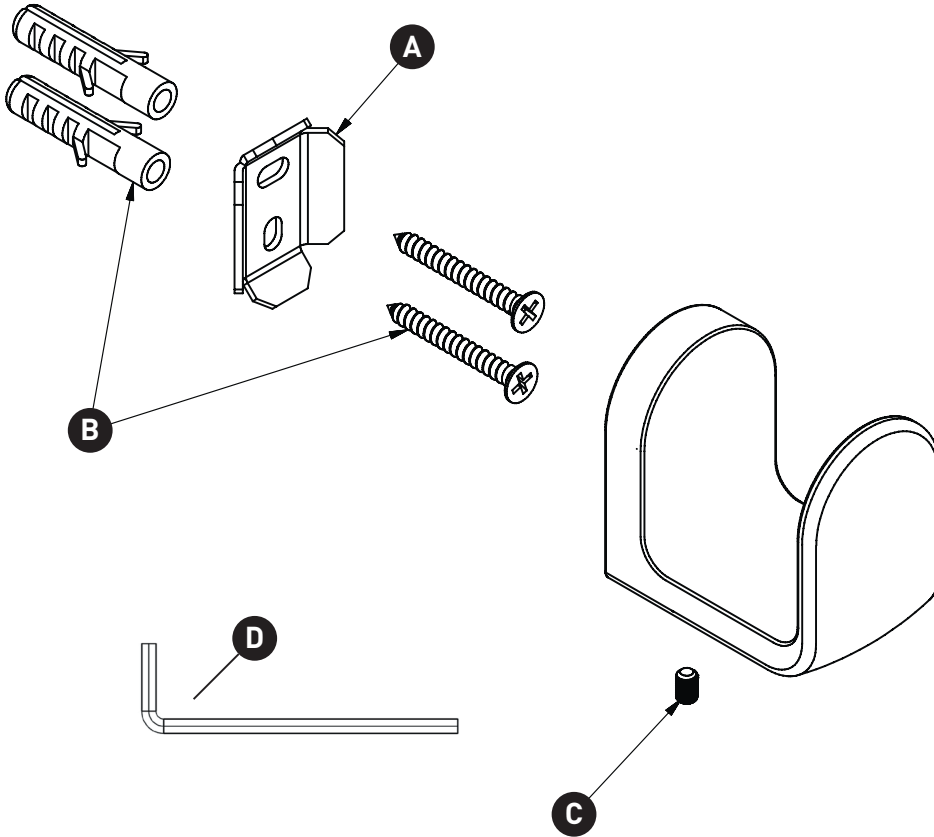

## ILLUSTRATED PARTS

### C10

Ciclo™ Robe Hook

ID	Kit Number	Finish
A	049-013	N/A
B	7534	N/A
C	152-060	N/A
D	505-025	N/A

**\*Finish Determined by Suffix**

Finish	Description
BK	Black
BG	Brushed Gold
C	Chrome

For warranty or additional information, contact: