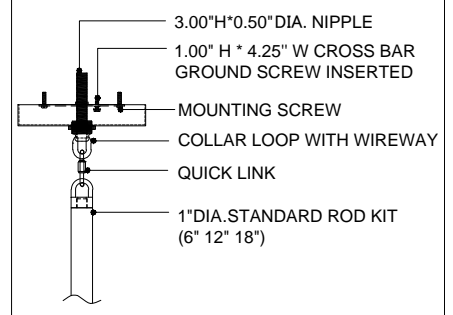

TOP VIEW

CANOPY DETAIL

FRONT VIEW

9000-0619

ALL WORK © 2020 CURREY & COMPANY