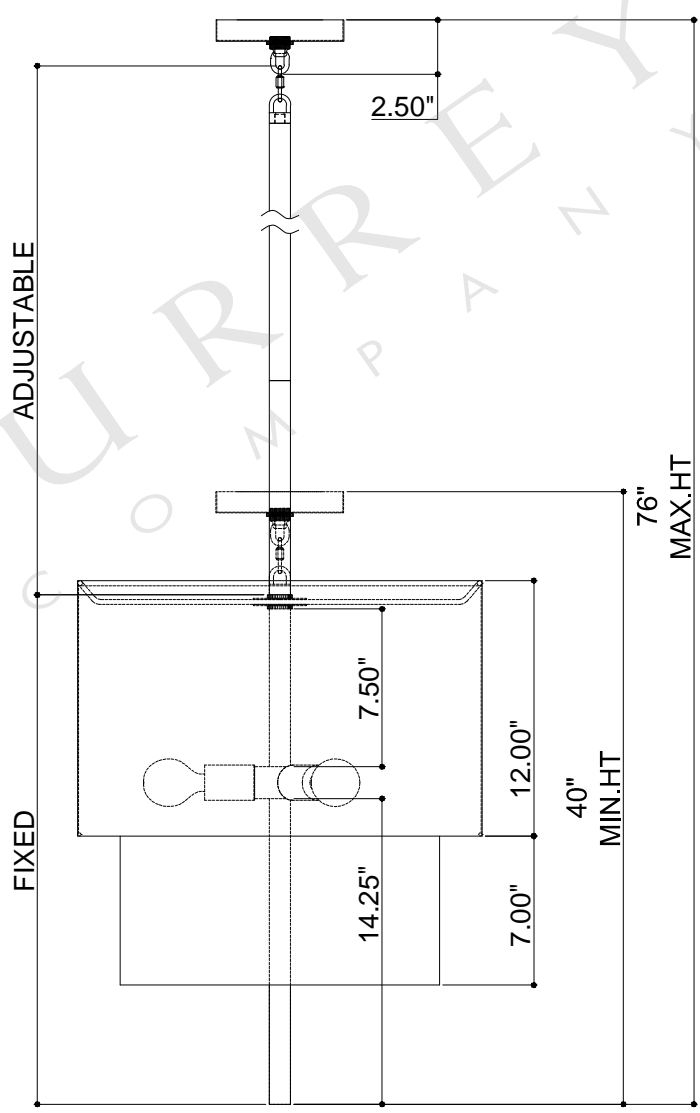

TOP VIEW

CANOPY DETAIL

FRONT VIEW

9000-0619

ALL WORK © 2020 CURREY & COMPANY