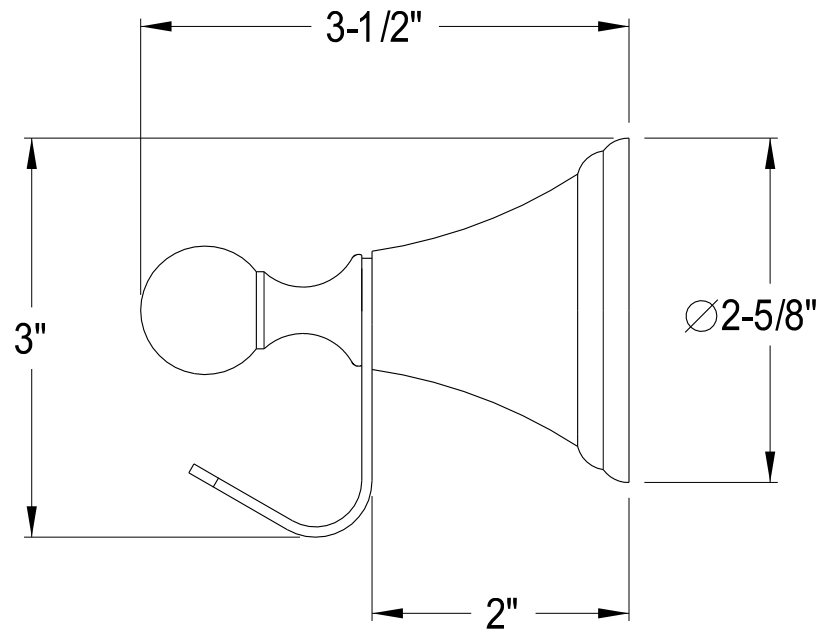

# BA2971C, PB, ORB, SN

24" Towel Bar

# BA2974C,PB,ORB,SN

Towel Ring

# BA2978C, PB, ORB, SN

Toilet Paper Holder