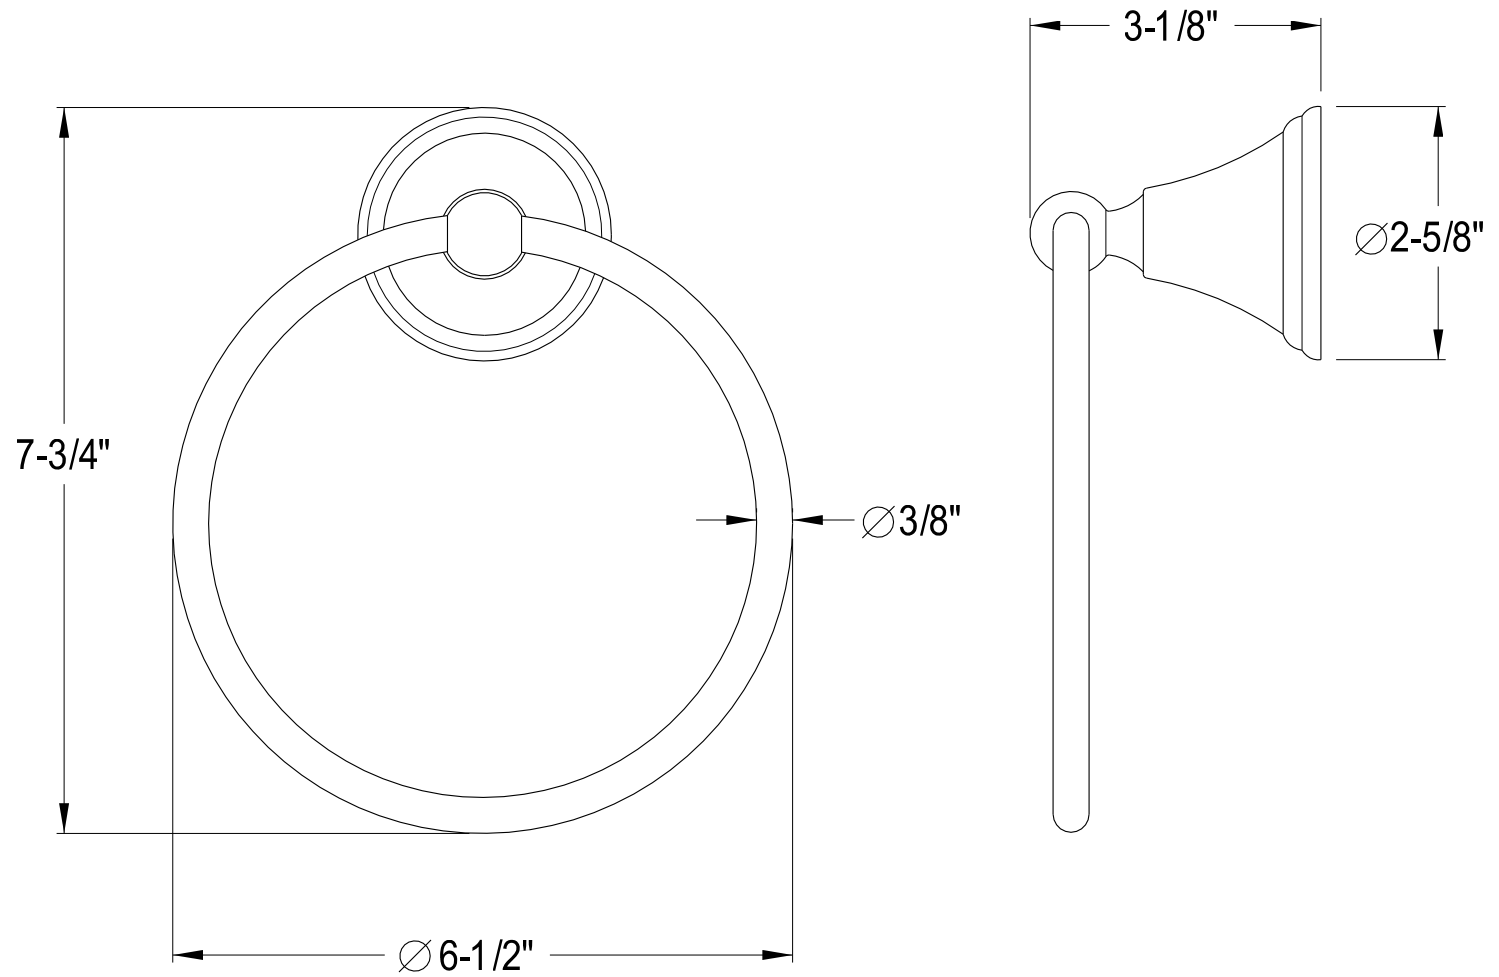

# BA2971C, PB, ORB, SN

24" Towel Bar

# BA2974C,PB,ORB,SN

Towel Ring

# BA2977C,PB,ORB,SN

Robe Hook

# BA2978C, PB, ORB, SN

Toilet Paper Holder