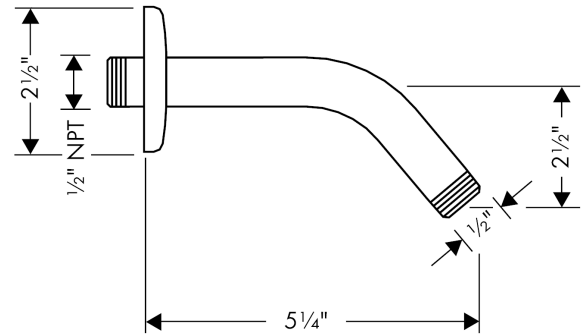

Showerarm Standard 6"

Finishes : **polished nickel**

Part no. : **27411833**

Description

Features

- Brass
- 1/2" NPT
- Escutcheon

Item details

List Price \$ 48.00

Compliance

Product image

Scale drawing

Showerarm Standard 6"

Finishes : **polished nickel**

Part no. : **27411833**

Exploded drawing

Year of production: >**03/07**