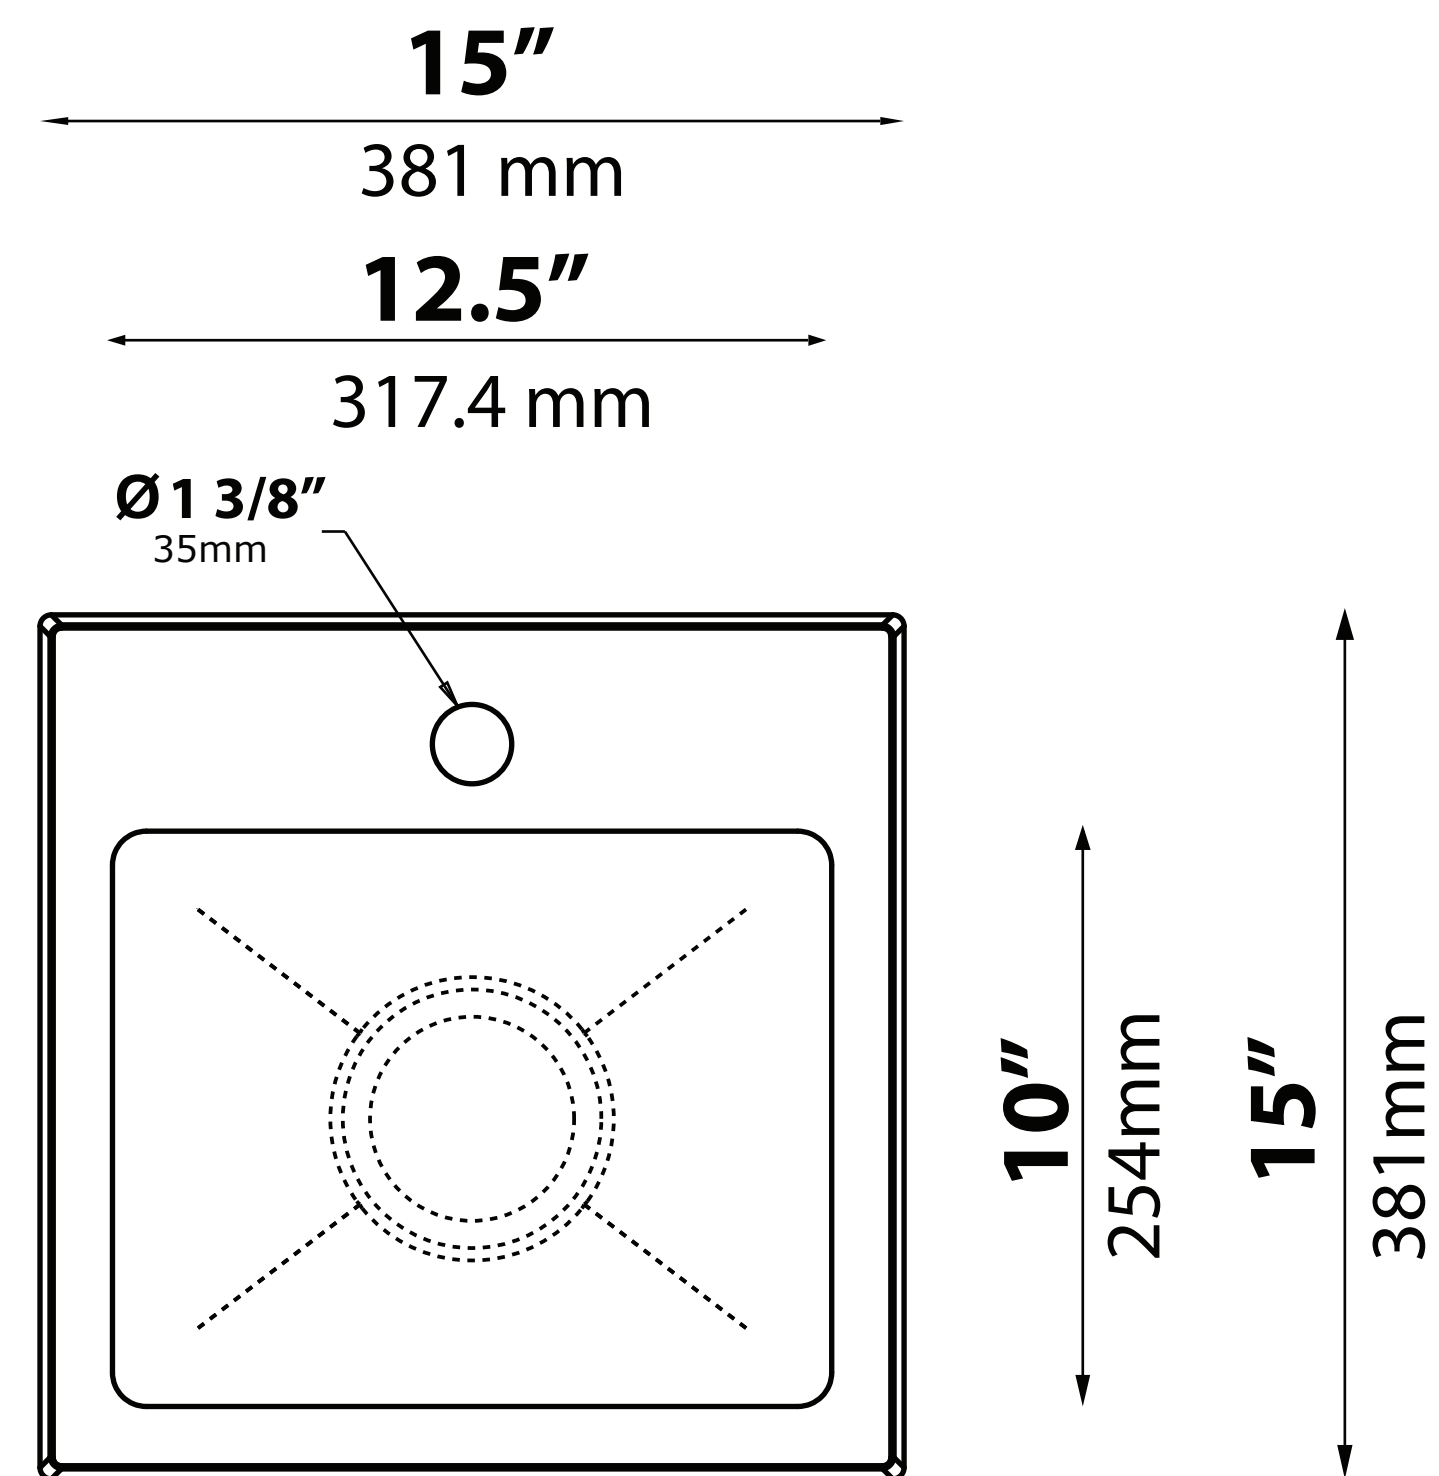

Outline size: 361*361*R15 mm 350g art paper 350 克铜版纸

Kräus
www.kraususa.com

Model No.
KHT6N1-15
Top Mount Cut-out

Pro Hotline: 516.801.8955
Customer Service: 800.775.0703

NOTES:
1.The "N" in the Model Number refers to the drain location.
2.Cutout template is provided as a guide **ONLY** and must be checked against actual sink to verify correct fit.

Dotted line size: 317*254*R15 mm 350g art paper 350 克铜版纸