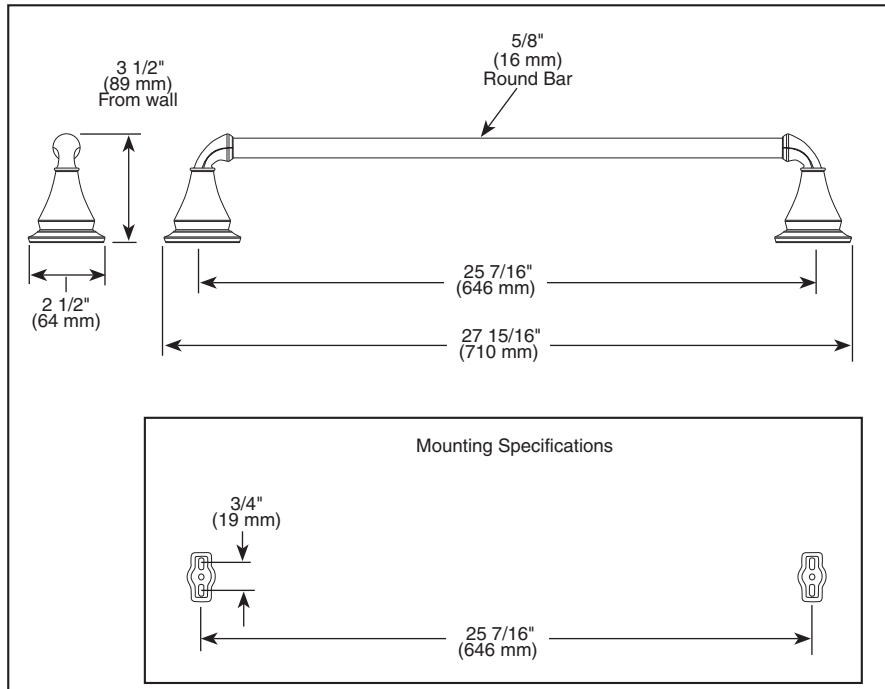

ACCESSORIES

- Linden™ Bath Collection
- 24" Towel Bar

Submitted Model No.: _____
Specific Features: _____

▲ Designate Proper Finish Suffix

STANDARD SPECIFICATIONS:

- Wood blocking is preferable behind all wall surfaces. If wood blocking is not available, the following fasteners are suggested: Tile/Masonry-Plastic or lead Anchors Plaster/drywall-Toggle bolts.
- Mounting hardware and mounting template included with product.