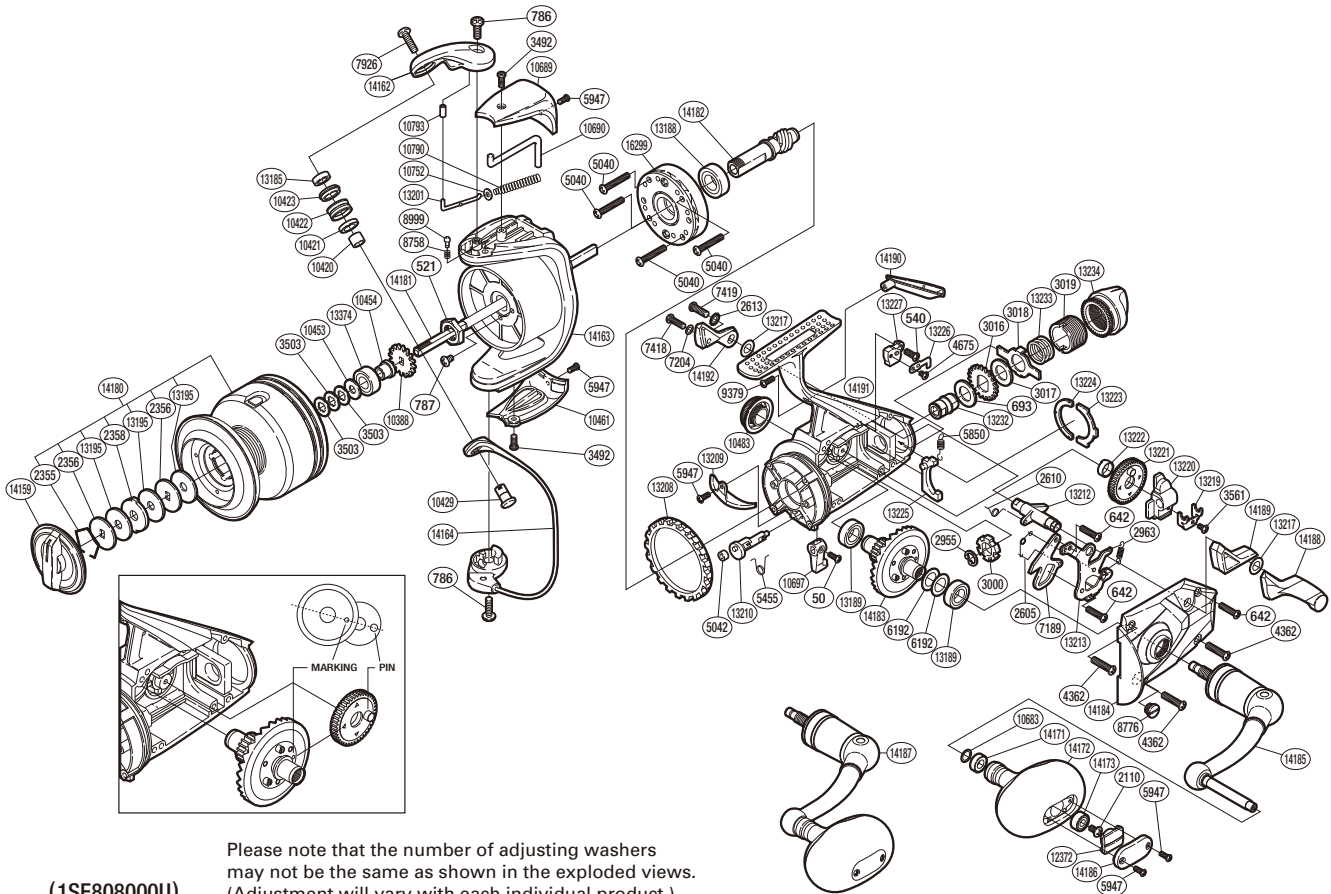

SHIMANO

THUNNUS CI4 S A-RB

TU-8000CI4

Please note that the number of adjusting washers may not be the same as shown in the exploded views. (Adjustment will vary with each individual product.)

(1SE808000U)