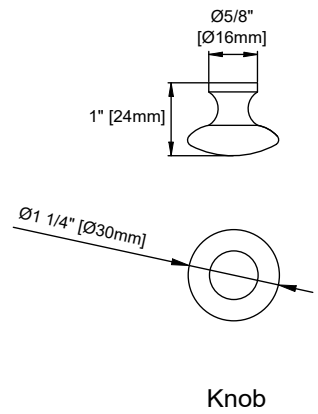

Number of Drawers: Four

Number of Tip Outs: Two

Wooden Backsplash

Drawer Box Material and Construction: 12mm Plywood/English Dovetail Joinery

Hardware Material and Finish: Zinc Alloy in Satin Nickel Finish Full Extension,

Fits Drain Hole Size: 1-3/4"

Overflow: Facing front

Adjustable levelers

Dimension

Width: 58-3/8"

Depth: 22-7/8"

Height: 32-5/8"

Rough-In Height: 21-1/2"

Visit website for warranty and installation information

www.jamesmartinvanities.com

60" BRITTANY VANITY

655-V60D-BW

Top View

Front View

All dimensions are nominal

Diagrams are of cabinet only—James Martin Optional Countertops and sinks are not shown

Visit website for warranty and installation information
www.jamesmartinvanities.com

60" BRITTANY VANITY

655-V60D-BW

JAMES MARTIN VANITIES

Side View

Back View

All dimensions are nominal

Diagrams are of cabinet only—James Martin Optional Countertops and sinks are not shown