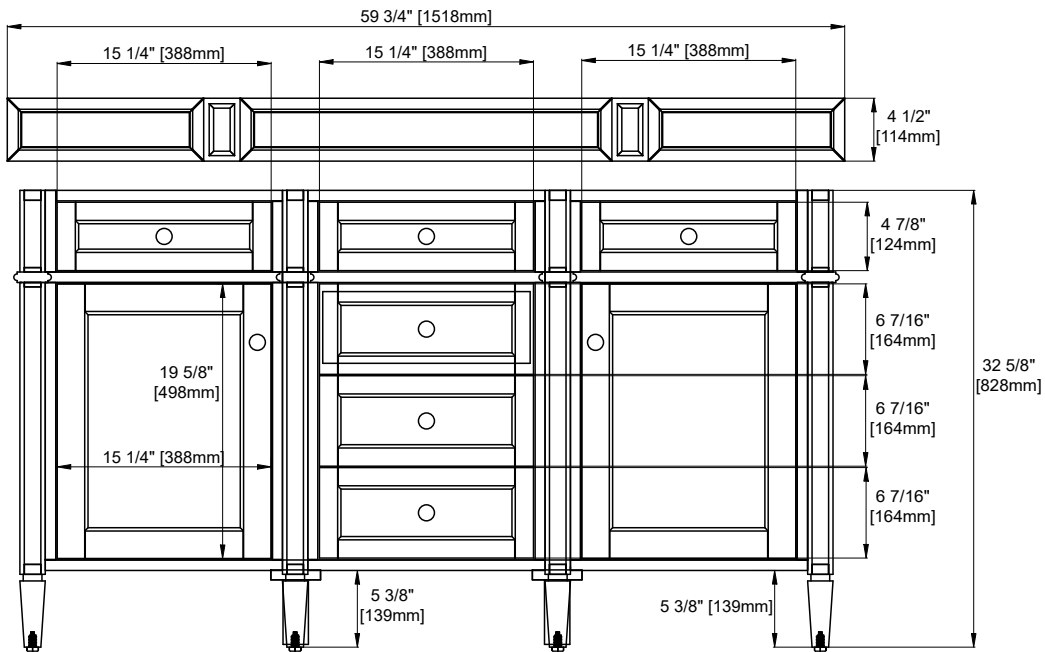

Number of Drawers: Four

Number of Tip Outs: Two

Wooden Backsplash

Drawer Box Material and Construction: 12mm Plywood/English Dovetail Joinery

Hardware Material and Finish: Zinc Alloy in Satin Nickel Finish Full Extension,

Fits Drain Hole Size: 1-3/4"

Overflow: Facing front

Adjustable levelers

Dimension

Width: 58-3/8"

Depth: 22-7/8"

Height: 32-5/8"

Rough-In Height: 21-1/2"

Visit website for warranty and installation information

www.jamesmartinvanities.com

60" BRITTANY VANITY

655-V60D-BW

Top View

Front View

All dimensions are nominal

Diagrams are of cabinet only—James Martin Optional Countertops and sinks are not shown

Visit website for warranty and installation information
www.jamesmartinvanities.com

60" BRITTANY VANITY

655-V60D-BW

JAMES MARTIN VANITIES

Side View

Back View

All dimensions are nominal

Diagrams are of cabinet only—James Martin Optional Countertops and sinks are not shown