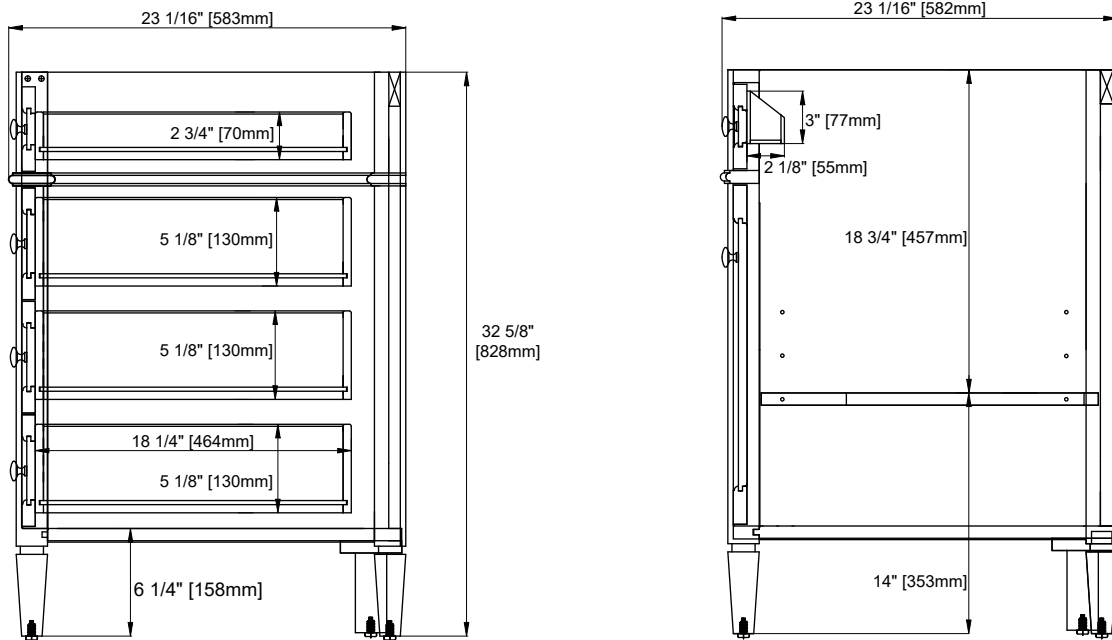

Number of Drawers: Four

Number of Tip Outs: Two

Wooden Backsplash

Drawer Box Material and Construction: 12mm Plywood/English Dovetail Joinery

Hardware Material and Finish: Zinc Alloy in Satin Nickel Finish Full Extension,

Fits Drain Hole Size: 1-3/4"

Overflow: Facing front

Adjustable levelers

Dimension

Width: 58-3/8"

Depth: 22-7/8"

Height: 32-5/8"

Rough-In Height: 21-1/2"

Visit website for warranty and installation information

www.jamesmartinvanities.com

60" BRITTANY VANITY

655-V60D-BW

Top View

Front View

All dimensions are nominal

Diagrams are of cabinet only—James Martin Optional Countertops and sinks are not shown

Visit website for warranty and installation information
www.jamesmartinvanities.com

60" BRITTANY VANITY

655-V60D-BW

JAMES MARTIN VANITIES

Side View

Back View

All dimensions are nominal

Diagrams are of cabinet only—James Martin Optional Countertops and sinks are not shown