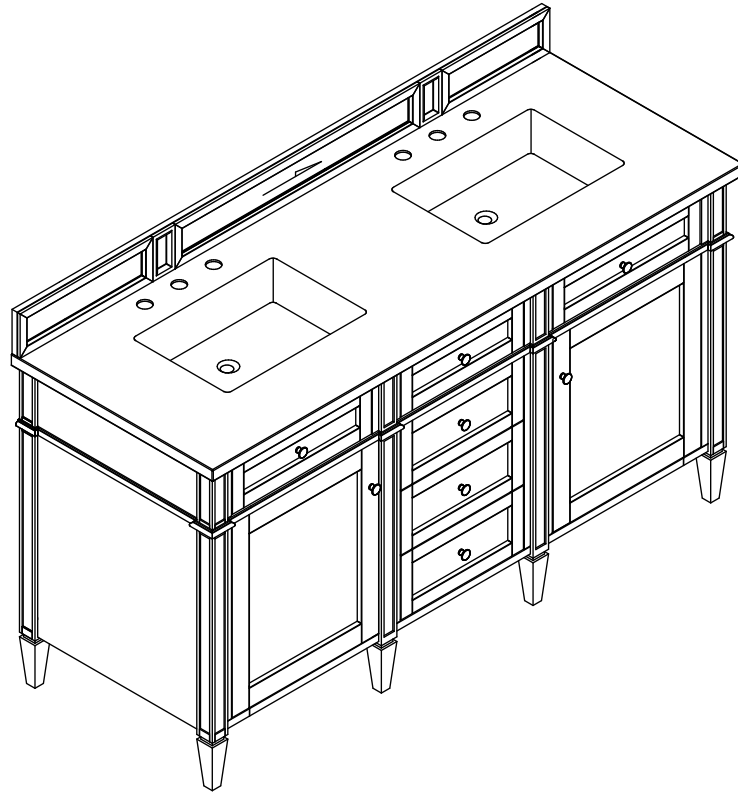

60" BRITTANY VANITY

655-V60D-BW

JAMES MARTIN
VANITIES

Features and Materials

Solids: Yellow Poplar;

Panels: Plywood

Installation Type: Floor Standing

Number of Doors: Two

Number of Drawers: Four

Number of Tip Outs: Two

Wooden Backsplash

Drawer Box Material and Construction: 12mm Plywood/English Dovetail Joinery

Hardware Material and Finish: Zinc Alloy in Satin Nickel Finish Full Extension,

Soft Close Glides

European Soft Close Hinges

Aluminum Laminate Drawer Liners

Assembly Required: Installation of optional 3cm top with sinks

Vanity Top Included: NO, Optional 3cm Tops Available with Sinks

Number of Basins: Two -Included with optional 3cm top

Fits Drain Hole Size: 1-3/4"

Overflow: Facing front

Adjustable levelers

Dimension

Width: 58-3/8"

Depth: 22-7/8"

Height: 32-5/8"

Rough-In Height: 21-1/2"