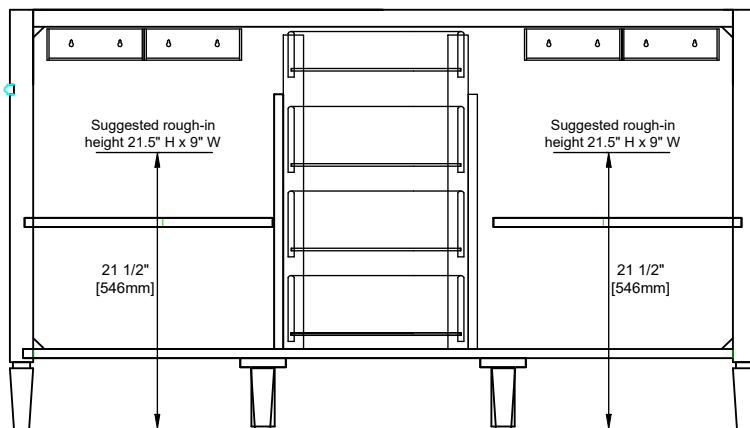

Number of Drawers: Four

Number of Tip Outs: Two

Wooden Backsplash

Drawer Box Material and Construction: 12mm Plywood/English Dovetail Joinery

Hardware Material and Finish: Zinc Alloy in Satin Nickel Finish Full Extension,

Fits Drain Hole Size: 1-3/4"

Overflow: Facing front

Adjustable levelers

Dimension

Width: 58-3/8"

Depth: 22-7/8"

Height: 32-5/8"

Rough-In Height: 21-1/2"

Visit website for warranty and installation information

www.jamesmartinvanities.com

60" BRITTANY VANITY

655-V60D-BW

Top View

Front View

All dimensions are nominal

Diagrams are of cabinet only—James Martin Optional Countertops and sinks are not shown

Visit website for warranty and installation information
www.jamesmartinvanities.com

60" BRITTANY VANITY

655-V60D-BW

JAMES MARTIN VANITIES

Side View

Back View

All dimensions are nominal

Diagrams are of cabinet only—James Martin Optional Countertops and sinks are not shown