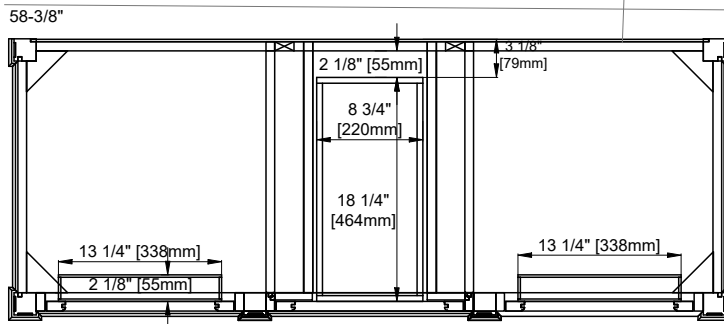

Number of Drawers: Four

Number of Tip Outs: Two

Wooden Backsplash

Drawer Box Material and Construction: 12mm Plywood/English Dovetail Joinery

Hardware Material and Finish: Zinc Alloy in Satin Nickel Finish Full Extension,

Fits Drain Hole Size: 1-3/4"

Overflow: Facing front

Adjustable levelers

Dimension

Width: 58-3/8"

Depth: 22-7/8"

Height: 32-5/8"

Rough-In Height: 21-1/2"

Visit website for warranty and installation information

www.jamesmartinvanities.com

60" BRITTANY VANITY

655-V60D-BW

Top View

Front View

All dimensions are nominal

Diagrams are of cabinet only—James Martin Optional Countertops and sinks are not shown

Visit website for warranty and installation information
www.jamesmartinvanities.com

60" BRITTANY VANITY

655-V60D-BW

JAMES MARTIN VANITIES

Side View

Back View

All dimensions are nominal

Diagrams are of cabinet only—James Martin Optional Countertops and sinks are not shown