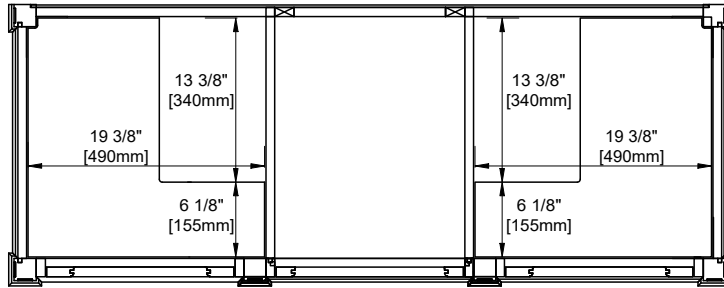

Number of Drawers: Four

Number of Tip Outs: Two

Wooden Backsplash

Drawer Box Material and Construction: 12mm Plywood/English Dovetail Joinery

Hardware Material and Finish: Zinc Alloy in Satin Nickel Finish Full Extension,

Fits Drain Hole Size: 1-3/4"

Overflow: Facing front

Adjustable levelers

Dimension

Width: 58-3/8"

Depth: 22-7/8"

Height: 32-5/8"

Rough-In Height: 21-1/2"

Visit website for warranty and installation information

www.jamesmartinvanities.com

60" BRITTANY VANITY

655-V60D-BW

Top View

Front View

All dimensions are nominal

Diagrams are of cabinet only—James Martin Optional Countertops and sinks are not shown

Visit website for warranty and installation information
www.jamesmartinvanities.com

60" BRITTANY VANITY

655-V60D-BW

JAMES MARTIN VANITIES

Side View

Back View

All dimensions are nominal

Diagrams are of cabinet only—James Martin Optional Countertops and sinks are not shown