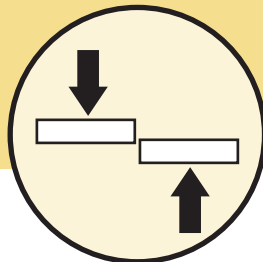

STABLEizer

Installation Shims
by **Winco**[®]

TABLE WEDGES/SHIMS

Quickly *STABLEize* customers' common complaint of wobbly tables with these economical and practical plastic wedges.

- Level wobbly tables and shelves
- Also ideal for installing doors, windows, and more
- Each wedge measure 2"L x 1-1/4"W x up to 1/4"H
- 75 pieces per pack

Wobble be gone with a single shim or stack them to stop the rocking

ALIGN ADJACENT TABLES

Level out tables for edge-to-edge alignment when adjusting seating for larger parties

TIDY SOLUTION

Eliminate unsightly attempts at stopping the wobble