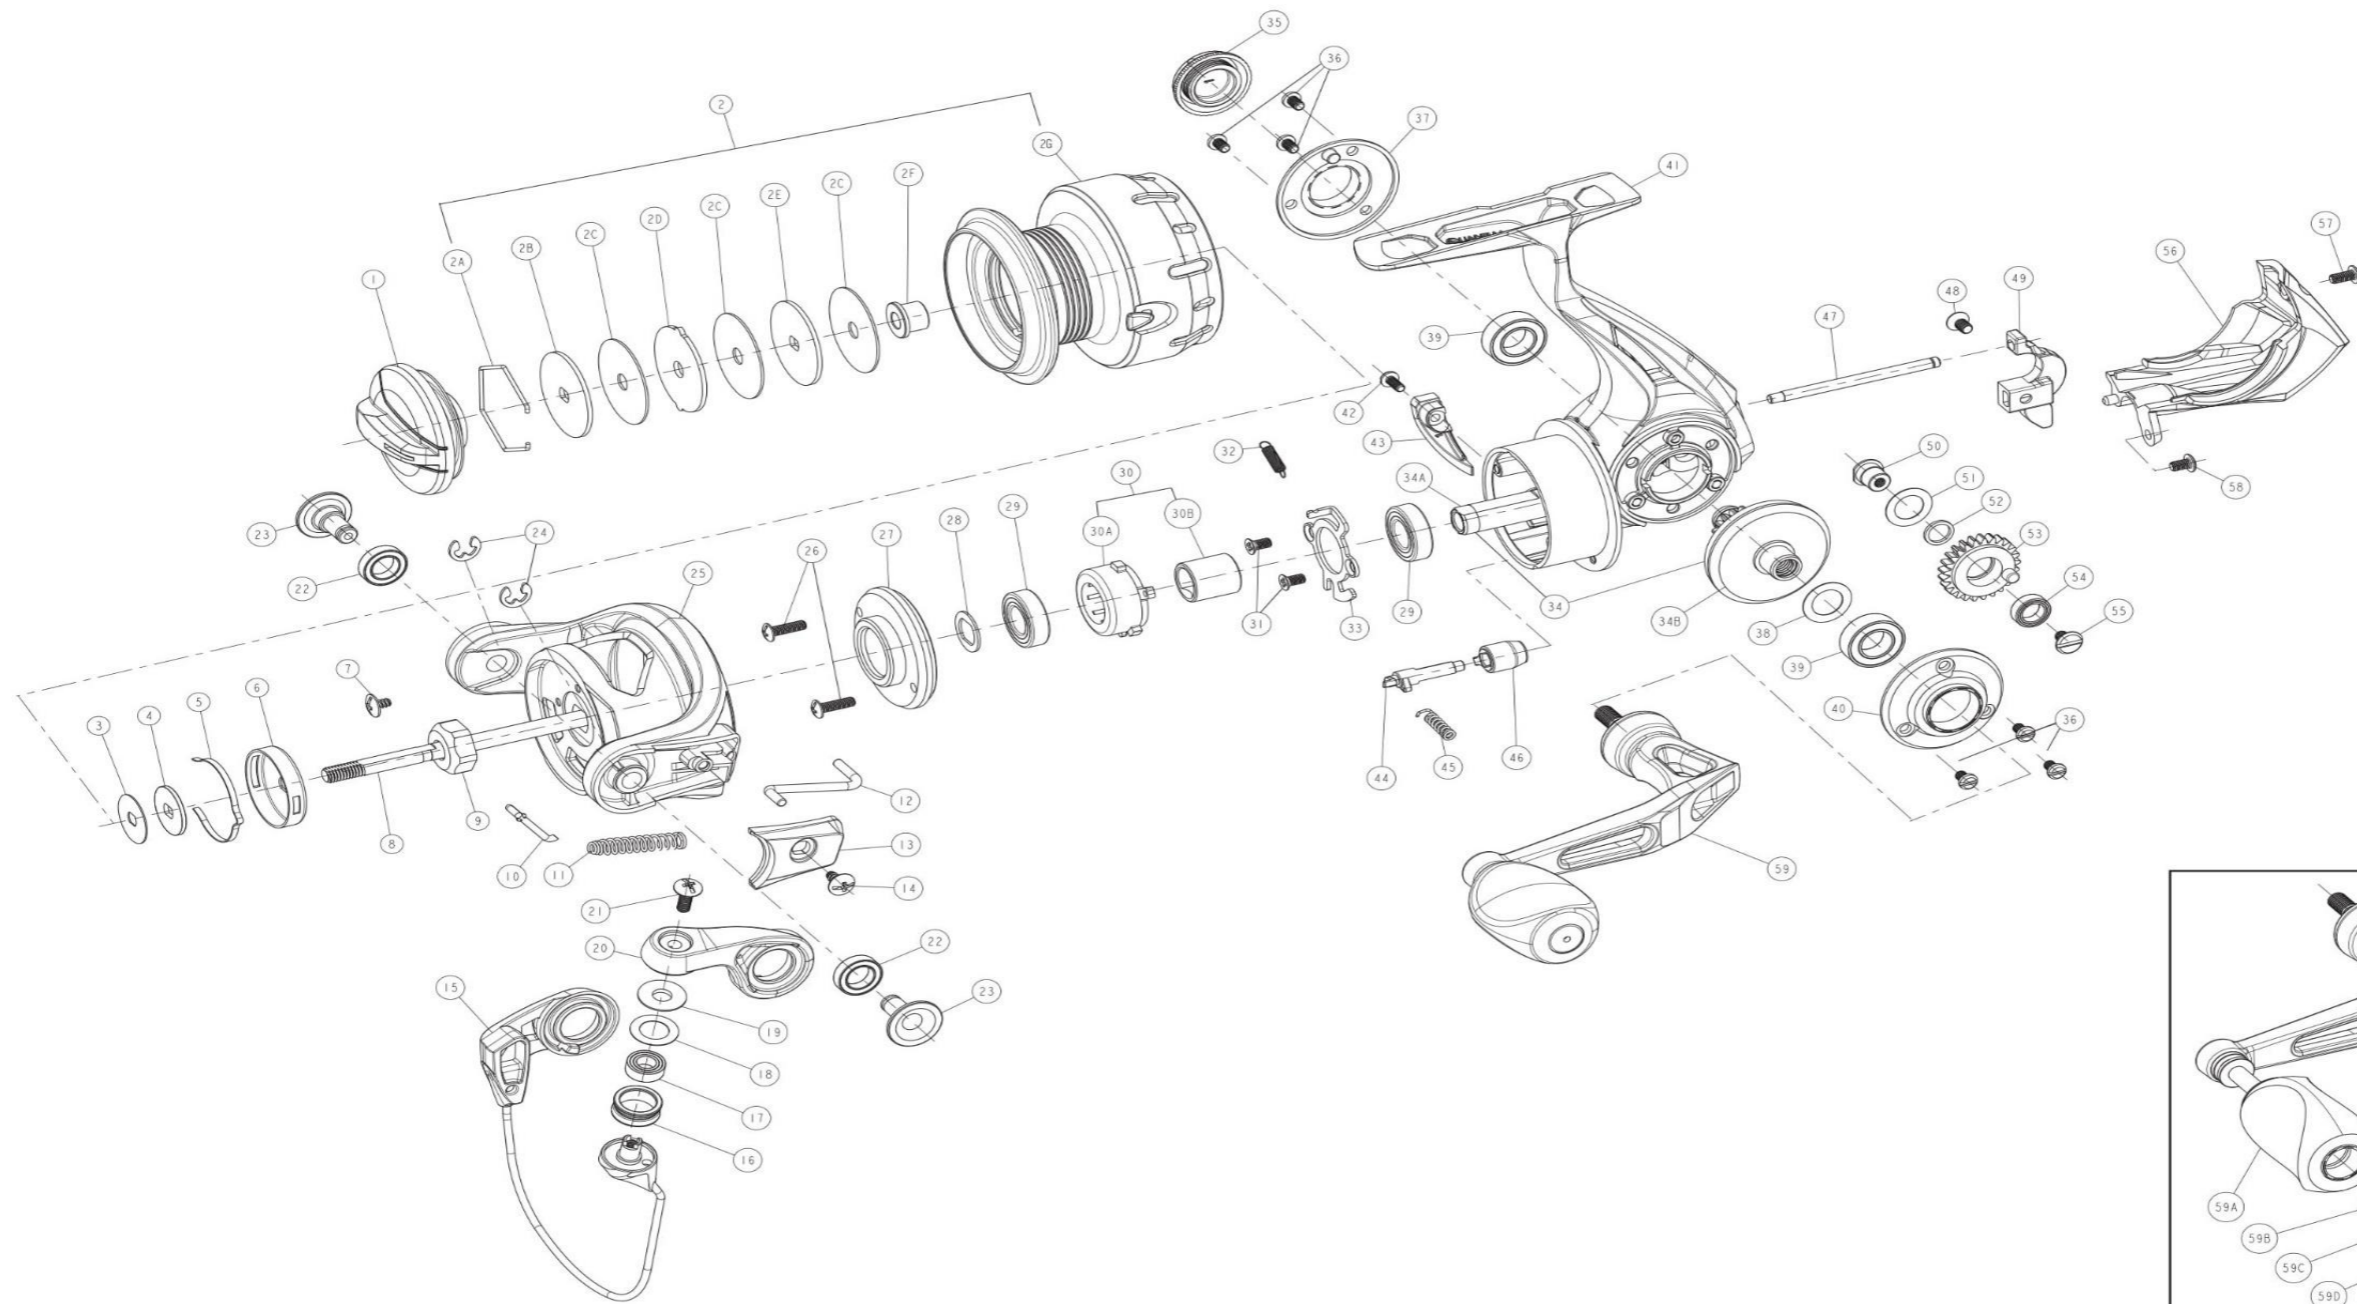

QUANTUM[®]

EN25SPT

QUANTUM EN25SPT PART LIST

Key #	Description	Part No.	Qty	Key #	Description	Part No.	Qty
1	Drag Knob Assembly	WAB332-05	1	31	Ball Bearing Retainer Screw	QAE123-01	2
2	Spool Kit Include	UAE421-01	1	32	One Way Clutch Spring	QAE216-01	1
	2A - Retaining Ring	RQ038-01	1	33	Ball Bearing Retainer	QAE040-01	1
	2B - Drag Washer "D"	RQ080-02	1	34	Gear Kit Include	NA	
	2C - Drag Washer "B"	CO033-01	3		34A - Pinion	UAE011-01	1
	2D - Drag Washer "A"	RQ081-01	1		34B - Drive Gear	UAE012-01	1
	2E - Drag Washer "D"	RQ080-01	1	35	Dust Cap	UAE054-01	1
	2F - Spool Bushing	PG141-01	1	36	Screw	QAE107-02	6
	2G - Spool Assembly	UAE321-01	1	37	Body Cosmetic ring_R	UAE142-01	1
3	Spool Adjust Washer	PG030-01	2	38	Ball Bearing	CH027-05	2
4	Spool Washer	PG080-01	1	39	Drive Gear Adjust Washer	PG105-03	1
5	Spool Click Spring	PG114-01	1	40	Body Cosmetic ring_L	UAE161-01	1
6	Clicker Holder	PG110-01	1	41	Body	UAE001-01	1
7	Screw	RQ094-01	1	42	Trip Bumper Screw	UAA123-06	1
8	Main Shaft	UAE015-01	1	43	Trip Bumper	QAE119-01	1
9	Rotor Nut	QAE006-01	1	44	A/R Cam	QAE090-01	1
10	Cam	WAB163-01	1	45	Coil Spring	QAE049-01	1
11	Coil Spring	WAB148-01	1	46	A/R Switch	QAE059-02	1
12	Kick Lever	UAE019-01	1	47	Guide Pin	UAE211-01	1
13	Rotor Cover	UAE087-01	1	48	Screw	RQ100-01	1
14	Rotor Cover Screw	GU077-03	1	49	O/S Slider	UAE025-01	1
15	Bail Assembly	WAB347-05	1	50	O/S Gear Fixed Pin	QAE149-01	1
16	Line Roller	PQ004-03	1	51	O/S Gear Washer	QAE026-01	1
17	Ball Bearing	DT202-05	1	52	O/S Gear Bushing	QAE158-01	1
18	Line Roller Washer	PQ102-51	1	53	O/S Gear Assembly	UAE353-01	1
19	Line Roller Collar	PQ102-01	1	54	O/S Gear Ball Bearing	CT157-07	1
20	Arm Lever	WAB007-05	1	55	O/S Gear Screw	QAE111-01	1
21	Line Roller Screw	AQ108-01	1	56	Rear Cap	UAE250-01	1
22	Ball Bearing	BAA158-01	2	57	Screw	QAE057-02	1
23	Pin	WAB042-04	2	58	Screw	QAE050-02	1
24	E-Clip	GH034-01	2	59	Handle Assembly	UAE318-01	1
25	Rotor	UAE009-01	1		Handle Knob Kit Include (EN Only)	NA	
26	Ball Bearing Holder Screw	QAE061-02	2		59A - Handle Knob Assembly	WAB313-06	1
27	Ball Bearing Holder	UAE122-01	2		59B - Bushing	PG158-01	1
28	Rotor Adjust Washer	PG105-04	1		59C - Washer	DH133-01	1
29	Pinion Ball Bearing	ZG028-05	2		59D - Screw	QW123-01	1
30	One Way Clutch Kit Include	NA			59E - Handle Knob Cap	WAB138-01	1
	30A - Clutch Assembly	QAE363-01	1				
	30B - Clutch Sleeve	QAE139-01	1				