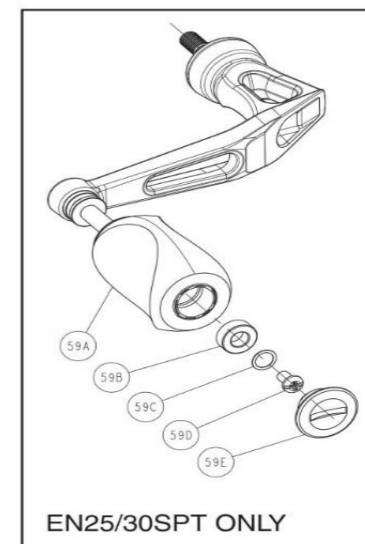

QUANTUM[®]

EN25SPT

QUANTUM EN25SPT PART LIST

Key #	Description	Part No.	Qty	Key #	Description	Part No.	Qty
1	Drag Knob Assembly	WAB332-05	1	31	Ball Bearing Retainer Screw	QAE123-01	2
2	Spool Kit Include	UAE421-01	1	32	One Way Clutch Spring	QAE216-01	1
	2A - Retaining Ring	RQ038-01	1	33	Ball Bearing Retainer	QAE040-01	1
	2B - Drag Washer "D"	RQ080-02	1	34	Gear Kit Include	NA	
	2C - Drag Washer "B"	CO033-01	3		34A - Pinion	UAE011-01	1
	2D - Drag Washer "A"	RQ081-01	1		34B - Drive Gear	UAE012-01	1
	2E - Drag Washer "D"	RQ080-01	1	35	Dust Cap	UAE054-01	1
	2F - Spool Bushing	PG141-01	1	36	Screw	QAE107-02	6
	2G - Spool Assembly	UAE321-01	1	37	Body Cosmetic ring_R	UAE142-01	1
3	Spool Adjust Washer	PG030-01	2	38	Ball Bearing	CH027-05	2
4	Spool Washer	PG080-01	1	39	Drive Gear Adjust Washer	PG105-03	1
5	Spool Click Spring	PG114-01	1	40	Body Cosmetic ring_L	UAE161-01	1
6	Clicker Holder	PG110-01	1	41	Body	UAE001-01	1
7	Screw	RQ094-01	1	42	Trip Bumper Screw	UAA123-06	1
8	Main Shaft	UAE015-01	1	43	Trip Bumper	QAE119-01	1
9	Rotor Nut	QAE006-01	1	44	A/R Cam	QAE090-01	1
10	Cam	WAB163-01	1	45	Coil Spring	QAE049-01	1
11	Coil Spring	WAB148-01	1	46	A/R Switch	QAE059-02	1
12	Kick Lever	UAE019-01	1	47	Guide Pin	UAE211-01	1
13	Rotor Cover	UAE087-01	1	48	Screw	RQ100-01	1
14	Rotor Cover Screw	GU077-03	1	49	O/S Slider	UAE025-01	1
15	Bail Assembly	WAB347-05	1	50	O/S Gear Fixed Pin	QAE149-01	1
16	Line Roller	PQ004-03	1	51	O/S Gear Washer	QAE026-01	1
17	Ball Bearing	DT202-05	1	52	O/S Gear Bushing	QAE158-01	1
18	Line Roller Washer	PQ102-51	1	53	O/S Gear Assembly	UAE353-01	1
19	Line Roller Collar	PQ102-01	1	54	O/S Gear Ball Bearing	CT157-07	1
20	Arm Lever	WAB007-05	1	55	O/S Gear Screw	QAE111-01	1
21	Line Roller Screw	AQ108-01	1	56	Rear Cap	UAE250-01	1
22	Ball Bearing	BAA158-01	2	57	Screw	QAE057-02	1
23	Pin	WAB042-04	2	58	Screw	QAE050-02	1
24	E-Clip	GH034-01	2	59	Handle Assembly	UAE318-01	1
25	Rotor	UAE009-01	1		Handle Knob Kit Include (EN Only)	NA	
26	Ball Bearing Holder Screw	QAE061-02	2		59A - Handle Knob Assembly	WAB313-06	1
27	Ball Bearing Holder	UAE122-01	2		59B - Bushing	PG158-01	1
28	Rotor Adjust Washer	PG105-04	1		59C - Washer	DH133-01	1
29	Pinion Ball Bearing	ZG028-05	2		59D - Screw	QW123-01	1
30	One Way Clutch Kit Include	NA			59E - Handle Knob Cap	WAB138-01	1
	30A - Clutch Assembly	QAE363-01	1				
	30B - Clutch Sleeve	QAE139-01	1				