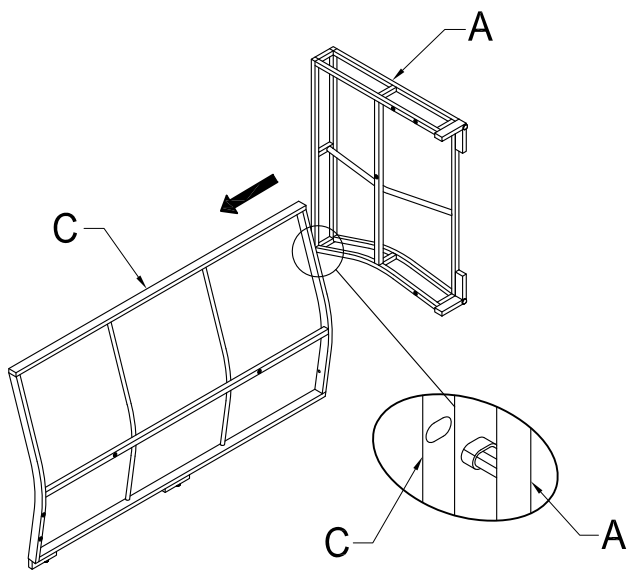

ASSEMBLY INSTRUCTION

A x1	B x1	C x1	D x1
E x1	F x1	G M6*35 x16	J x2
L x1	M x1	H x20	K x1
P x3	AA x1	I M6*15 x4	O x1

STEP 1