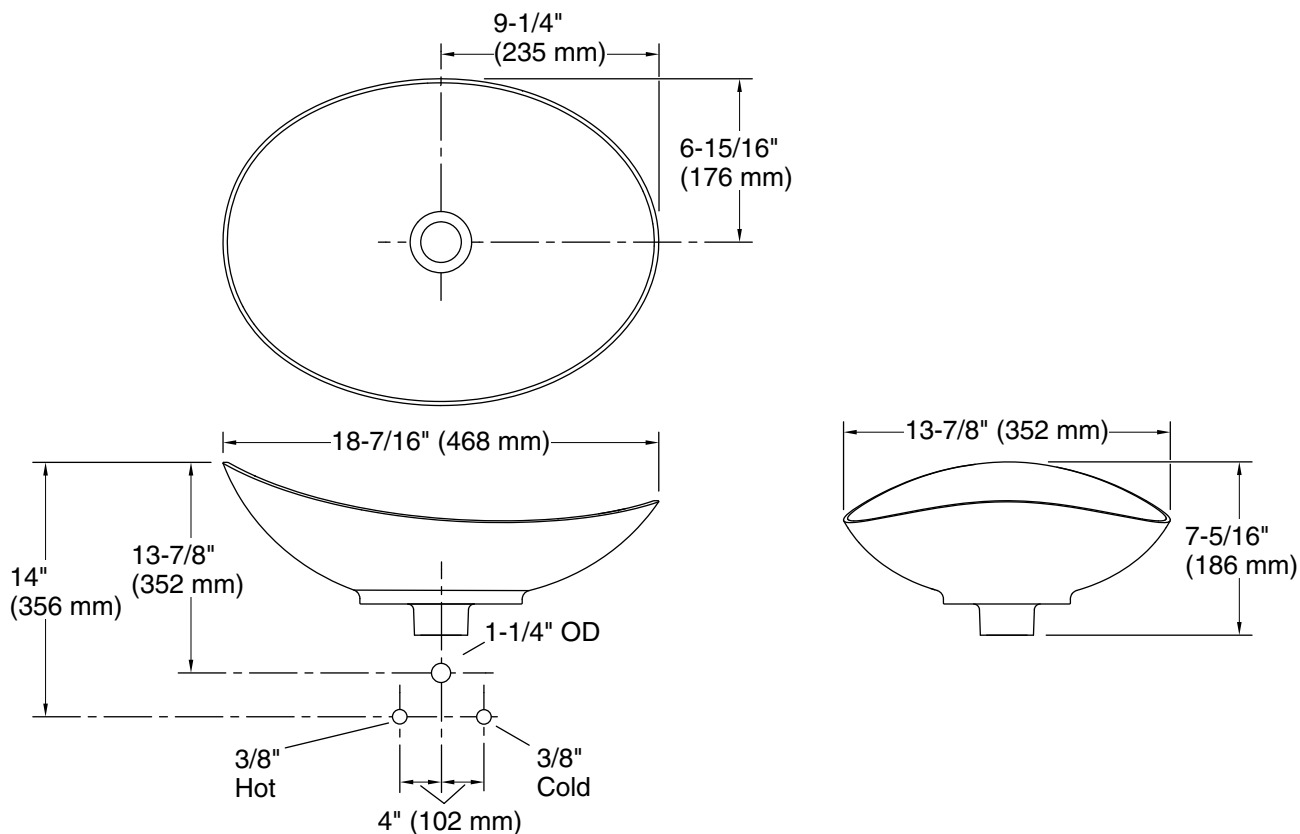

## Features

- Constructed of cast bronze
- 18-7/16" (468 mm) total width
- 13-13/16" (351 mm) total length
- Recommended pairing with KALLISTA wall-mounted or vessel-height single control faucets
- Decorative matte finish on the underside of the vessel
- Each vessel is unique and will have irregularities such as pitting and hairline cracks. These are not flaws, but characteristics of a solid bronze cast vessel

## Technical Information

All product dimensions are nominal.

Basin configuration:	Single Bowl
Bowl area (Basin #1):	Length: 18" (457 mm) Width: 13-1/4" (337 mm) Bowl depth: 7-5/16" (186 mm) Water depth: 4" (102 mm)
Drain hole:	1-3/4" (44 mm)