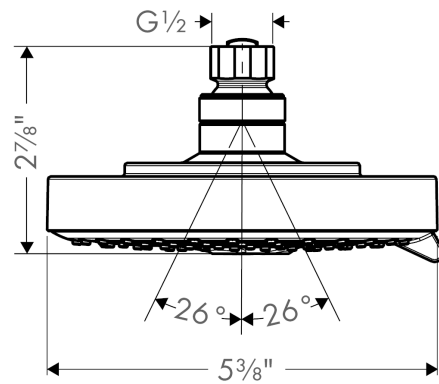

Raindance S
Showerhead 150 3-Jet, 1.75 GPM
 Finishes : **chrome** Part no. : **04800000**

Description

Features

- 86 no-clog spray channels
- Spray modes: RainAir, BalanceAir, Whirl
- Flow: 1.75 GPM (6.6 L/Min)

Item details

List Price \$ 253.00

Technology

Compliance

Product image

Scale drawing

Raindance S
Showerhead 150 3-Jet, 1.75 GPM
Finishes : **chrome** Part no. : **04800000**

Exploded drawing

Year of production: >05/19

Raindance S
Showerhead 150 3-Jet, 1.75 GPM
 Finishes : **chrome** Part no. : **04800000**

Spare parts list

Year of production: >**05/19**

Pos.	Description	Part no.	Price	PU
1	filter packing	88649000	-	1