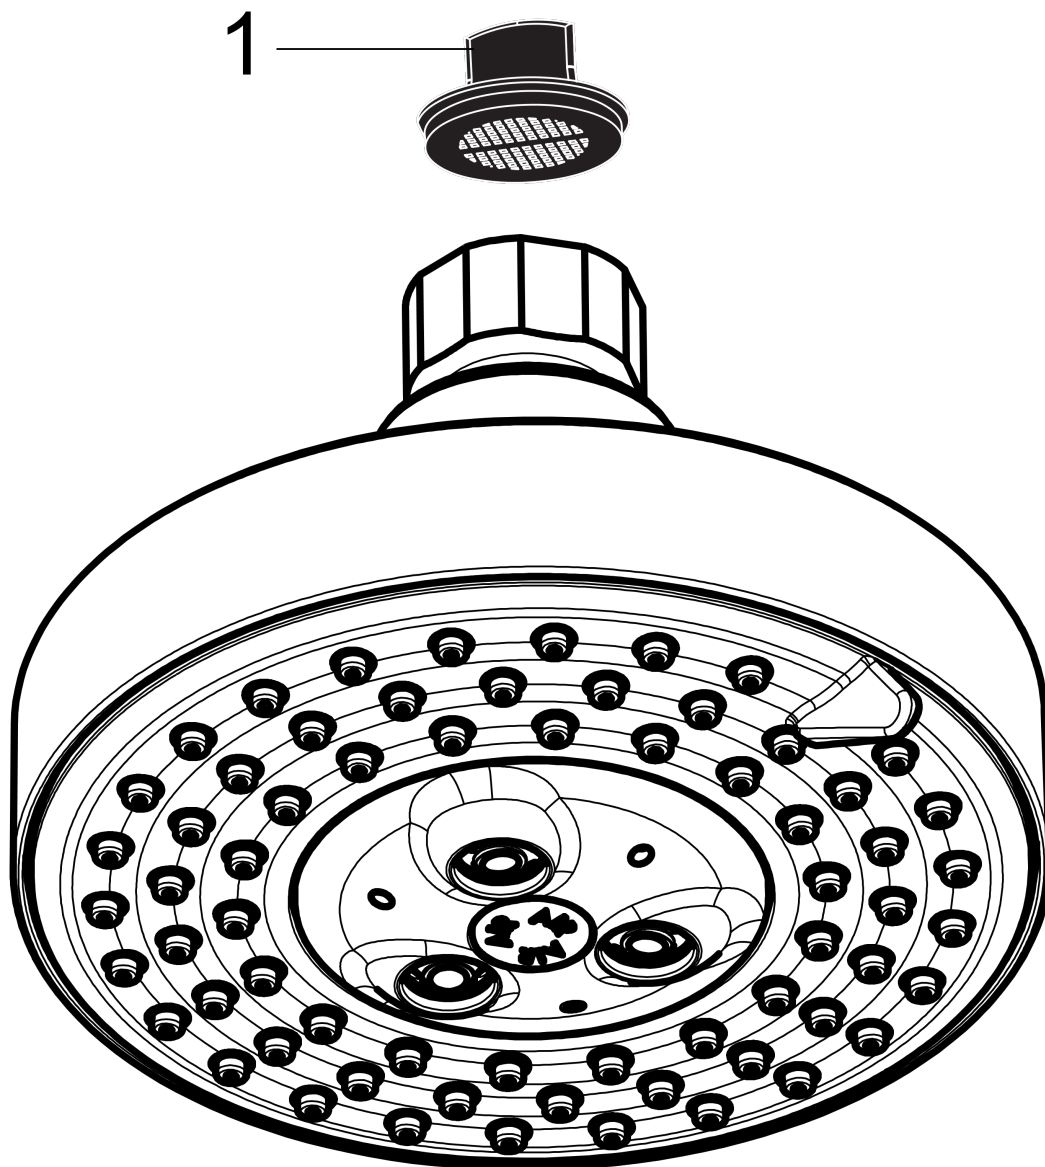

Raindance S
Showerhead 150 3-Jet, 1.75 GPM
 Finishes : **chrome** Part no. : **04800000**

Description

Features

- 86 no-clog spray channels
- Spray modes: RainAir, BalanceAir, Whirl
- Flow: 1.75 GPM (6.6 L/Min)

Item details

List Price \$ 253.00

Technology

Compliance

Product image

Scale drawing

Raindance S
Showerhead 150 3-Jet, 1.75 GPM
Finishes : **chrome** Part no. : **04800000**

Exploded drawing

Year of production: >05/19

Raindance S
Showerhead 150 3-Jet, 1.75 GPM
 Finishes : **chrome** Part no. : **04800000**

Spare parts list

Year of production: >**05/19**

Pos.	Description	Part no.	Price	PU
1	filter packing	88649000	-	1