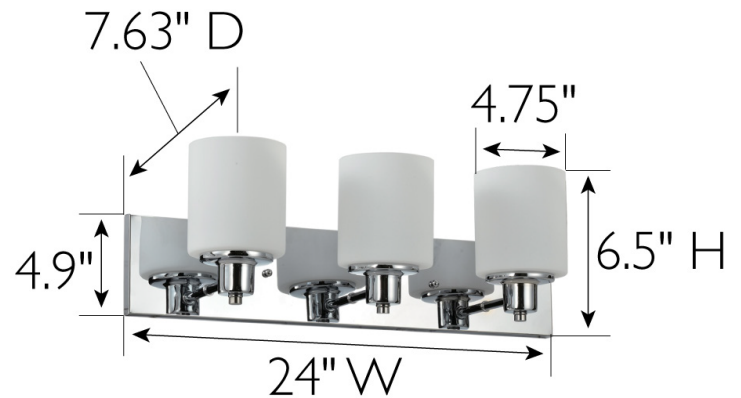

Dane 3-Light Dimmable Vanity Light Polished Chrome

SPECIFICATIONS

MOUNTING:	Wall Mount	LED BRIGHTNESS (LUMENS):	N/A
SLOPED CEILING ADAPTABLE:	No	LED COLOR CORRELATED TEMPERATURE (CCT):	N/A
LAMP TYPE:	Maximum 60W Medium Base Bulb	LED COLOR RENDERING INDEX (CRI):	N/A
BULB INCLUDED:	No	LED EFFICACY:	N/A
WATTS PER BULB:	60W	LED AVERAGE RATED LIFE:	N/A
TOTAL WATTAGE:	180W	ENERGY EFFICIENT:	No
DIMMABLE:	Yes	LIGHTING AMPS:	N/A
MATERIAL CONSTRUCTION:	Steel	VOLTAGE:	120V
ASSEMBLED DIMENSIONS:	6.5" H x 24" L x 7.625" D		
WEIGHT:	4.8 lbs.		
BACKPLATE DIMENSIONS:	4.92" H x 24" W		
CANOPY/PLATE DIMENSIONS:	N/A		
GLASS/SHADE DIMENSIONS:	5.3" H x 4.75" L x 4.75" D		
GLASS/SHADE MATERIAL:	Glass		
GLASS/SHADE TYPE:	Frosted		
GLASS/SHADE COLOR:	White		