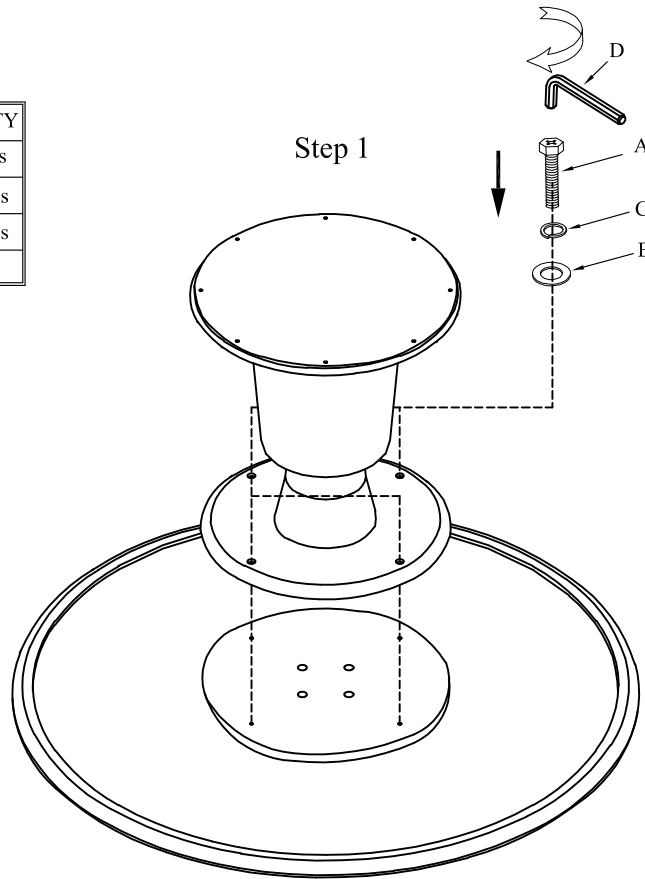

Item: 6120-75203T-80 Pedestal Dining Table Top
6120-75203B-80 Pedestal Dining Table Base

Thank you for purchasing this quality product. Be sure to unpack carefully looking for small parts which may have come loose during shipment.

Read all instruction and study the drawing carefully before starting the assembly process:

HARDWARE PACK

NO	DRAWING	DESCRIPTION	SIZE	Q'TY
A		Hexagonal Bolt	Φ5/16"×1-3/4"	4pcs
B		Flat Washer	Φ5/16"×19×2	4pcs
C		Lock Washer	Φ5/16"×12×3	4pcs
D		Allen Wrench	5mm	1pc