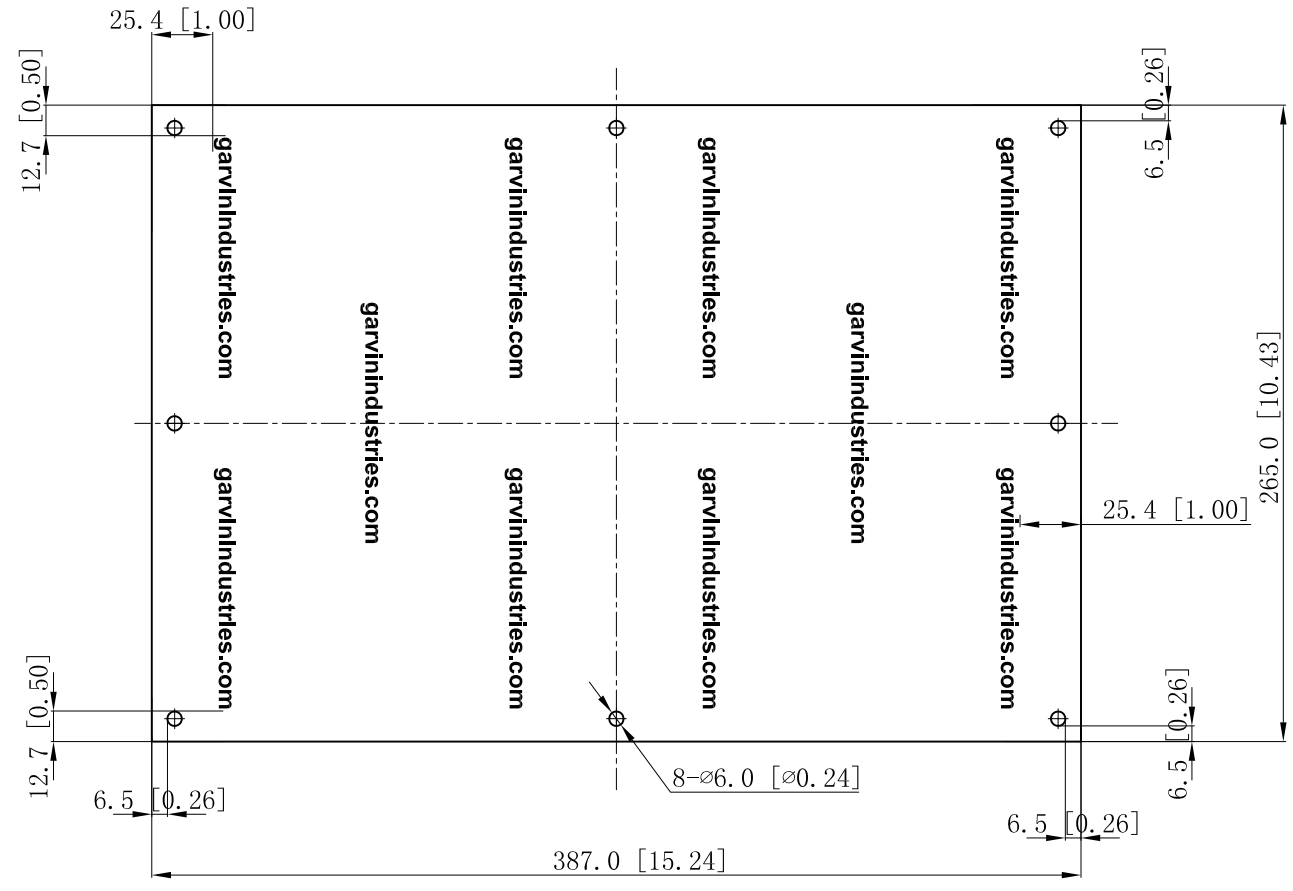

SIDES	BOTTOM
Material:PC-0.02" ,The font color:Blue,Pantone # 281;	

This data sheet is for reference only .GARVIN INDUSTRIES reserves the right to make changes to the design without prior notice.

DESCRIPTION
TRADE REFERENCE TERMS

STANDARD PACKING

<h1>GARVIN INDUSTRIES</h1>		
TITLE		
SIZE	DWG NO.	REV
A4	TLPS-L	B
DATA SHEET		
www.garvinindustries.com		