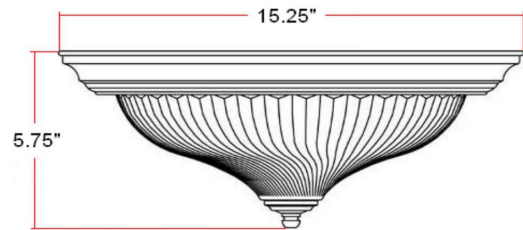

3-Light Ceiling Light
Polished Brass

SPECIFICATIONS

MOUNTING:	Flush Mount	LED BRIGHTNESS (LUMENS):	N/A
SLOPED CEILING ADAPTABLE:	No	LED COLOR CORRELATED TEMPERATURE (CCT):	N/A
LAMP TYPE 1:	Maximum 60W Medium Base Bulb	LED COLOR RENDERING INDEX (CRI):	N/A
BULB INCLUDED:	No	LED EFFICACY:	N/A
WATTS PER BULB:	60W	LED AVERAGE RATED LIFE:	N/A
TOTAL WATTAGE:	180W	ENERGY EFFICIENT:	No
DIMMABLE:	Yes	LIGHTING AMPS:	0.5
MATERIAL CONSTRUCTION:	Steel	VOLTAGE:	120V
ASSEMBLED DIMENSIONS:	5.75" H x 15.25" L x 15.25" D		
WEIGHT:	4.60 lbs.		
BACKPLATE DIMENSIONS:	N/A		
CANOPY/PLATE DIMENSIONS:	n/a" H x 15" D		
GLASS/SHADE DIMENSIONS:	3.86" H x 11.73" L x 11.732" D		
GLASS/SHADE MATERIAL:	Glass		
GLASS/SHADE TYPE:	Ribbed		
GLASS/SHADE COLOR:	Clear		