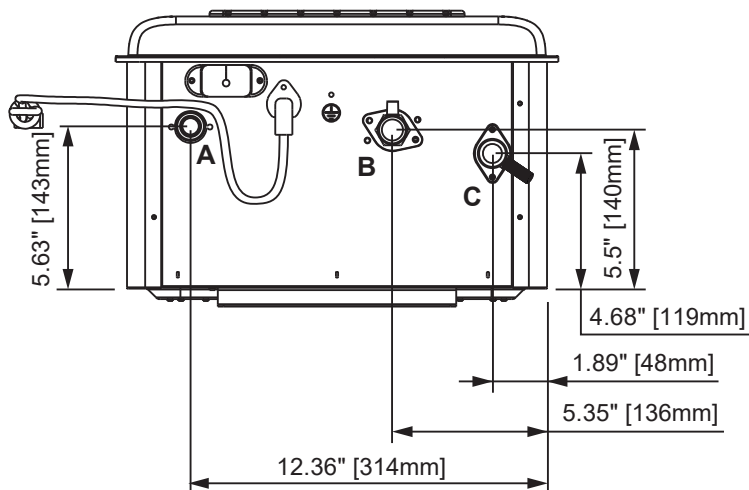

# PRODUCT SIZE CHART

WH-AZ52-199-NGO

WH-AZ54-199-LPO

	Description	Diameter
A	Outlet	3/4"
B	Gas Inlet	3/4"
C	Inlet	3/4"