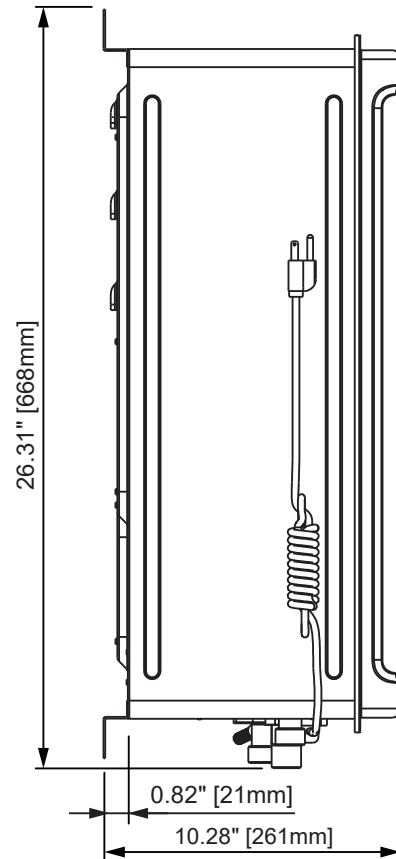

# PRODUCT SIZE CHART

WH-AZ52-199-NGO

WH-AZ54-199-LPO

	Description	Diameter
A	Outlet	3/4"
B	Gas Inlet	3/4"
C	Inlet	3/4"