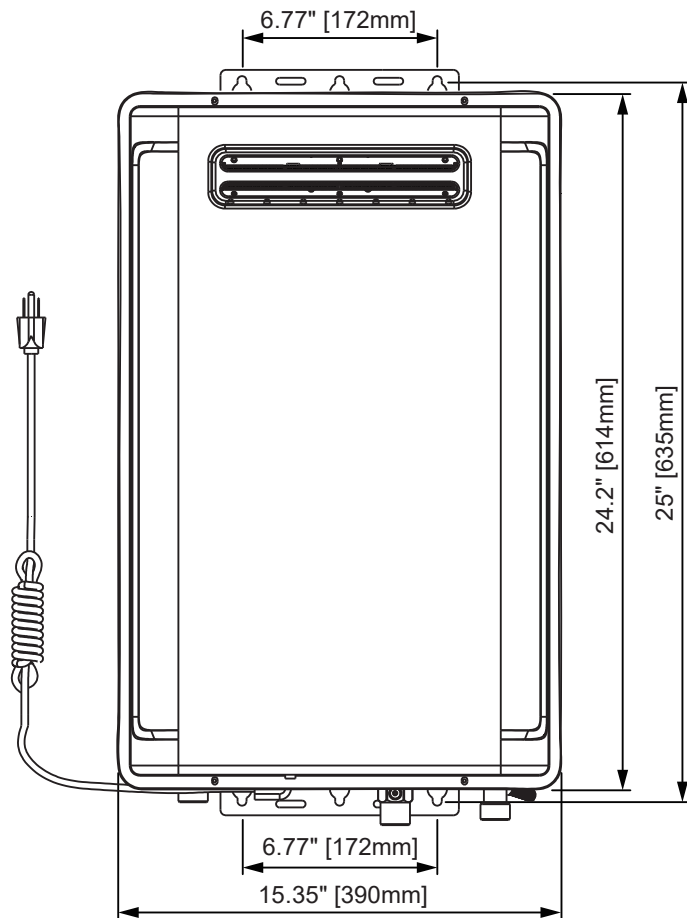

# PRODUCT SIZE CHART

WH-AZ52-199-NGO

WH-AZ54-199-LPO

	Description	Diameter
A	Outlet	3/4"
B	Gas Inlet	3/4"
C	Inlet	3/4"