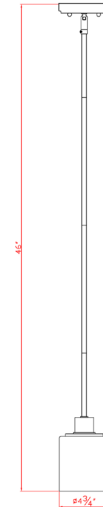

Aubrey I-Light LED Mini Pendant
Satin Nickel

SPECIFICATIONS

MOUNTING:	Flush Mount	LED BRIGHTNESS (LUMENS):	600
SLOPED CEILING ADAPTABLE:	Yes	LED COLOR CORRELATED TEMPERATURE (CCT):	2800K
LAMP TYPE 1:	1 lamp 10W LED	LED COLOR RENDERING INDEX (CRI):	>80
BULB INCLUDED:	Yes	LED EFFICACY:	60
WATTS PER BULB:	10W	LED AVERAGE RATED LIFE:	40000 hours
TOTAL WATTAGE:	10W	ENERGY EFFICIENT:	Yes
DIMMABLE:	Yes	LIGHTING AMPS:	N/A
MATERIAL CONSTRUCTION:	Iron	VOLTAGE:	120V
ASSEMBLED DIMENSIONS:	46" H x 4.75" L x 4.75" D		
WEIGHT:	2.50 lbs.		
BACKPLATE DIMENSIONS:	N/A		
CANOPY/PLATE DIMENSIONS:	1" H x 5" D		
GLASS/SHADE DIMENSIONS:	5.3" H x 4.75" L x 4.75" D		
GLASS/SHADE MATERIAL:	Glass		
GLASS/SHADE TYPE:	Frosted		
GLASS/SHADE COLOR:	White		