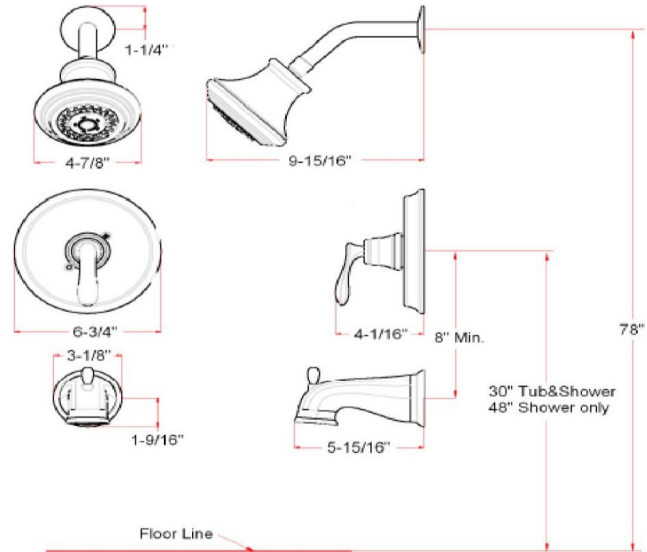

# Madison Bath and Shower Trim with Valve

Satin Nickel

## SPECIFICATIONS

MATERIAL:	Brass/ABS	WEIGHT:	4.45 lbs.
HANDLE MATERIAL:	Zinc	PVD FINISH:	Yes
SPOUT MATERIAL:	N/A	ESCUTCHEON INCLUDED:	N/A
CARTRIDGE MATERIAL:	Ceramic	VALVE INCLUDED:	No
WATERWAY MATERIAL:	Brass	PRESSURE BALANCED VALVE:	Yes
VALVE MATERIAL:	Brass	TYPE OF SHOWER HEAD:	Wall Mount
DRAIN MATERIAL:	N/A	SHOWER HEAD FUNCTIONS (QTY):	3
FAUCET TYPE:	N/A	SHOWER HEAD NOZZLE TYPE:	Raised
SPOUT REACH:	4.96"	SHOWER HEAD SHAPE:	Round
FLOW RATE:	1.8 GPM	SHOWER HEAD PUSH BUTTON:	No
LOW FLOW:	Yes	TUB SPOUT TYPE:	Threaded
HANDLES CONFIGURATION:	Single Handle	TUB SPOUT DIVERTER INCLUDED:	Yes
HANDLE REACH:	2.94"		
QUICK ATTACH INCLUDED:	No		
DIMENSIONS:	78" H x 9.9" L x 6.75" D		