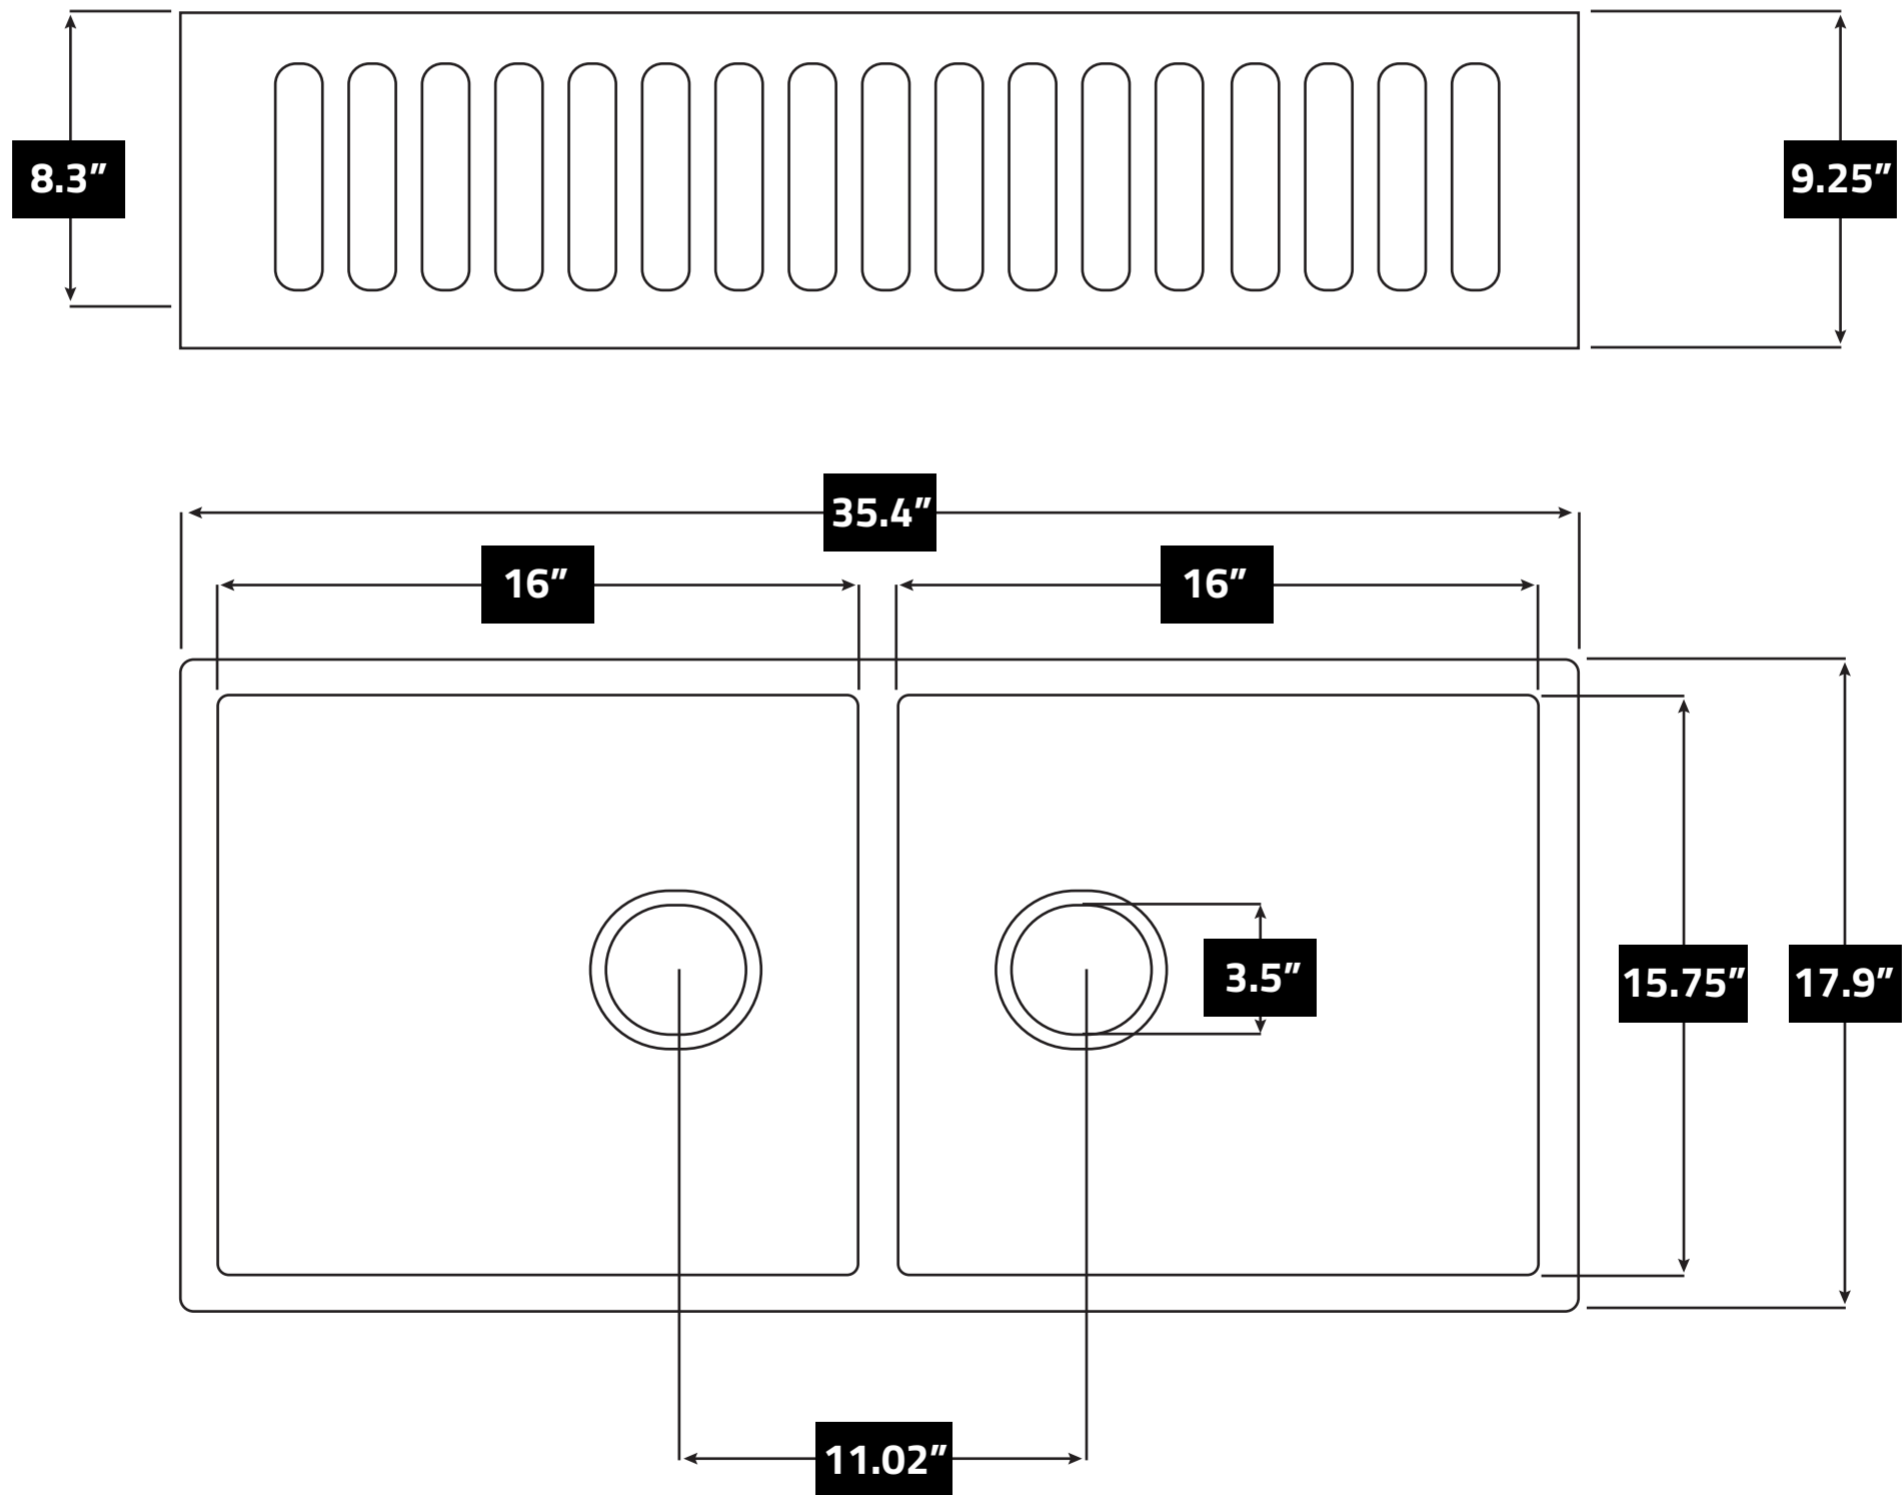

ANZZI STONE KITCHEN SINK

K-AZ223-2B

Have questions? We're glad to help! Simply call 1-844-44-ANZZI or visit us on the web at www.ANZZI.com