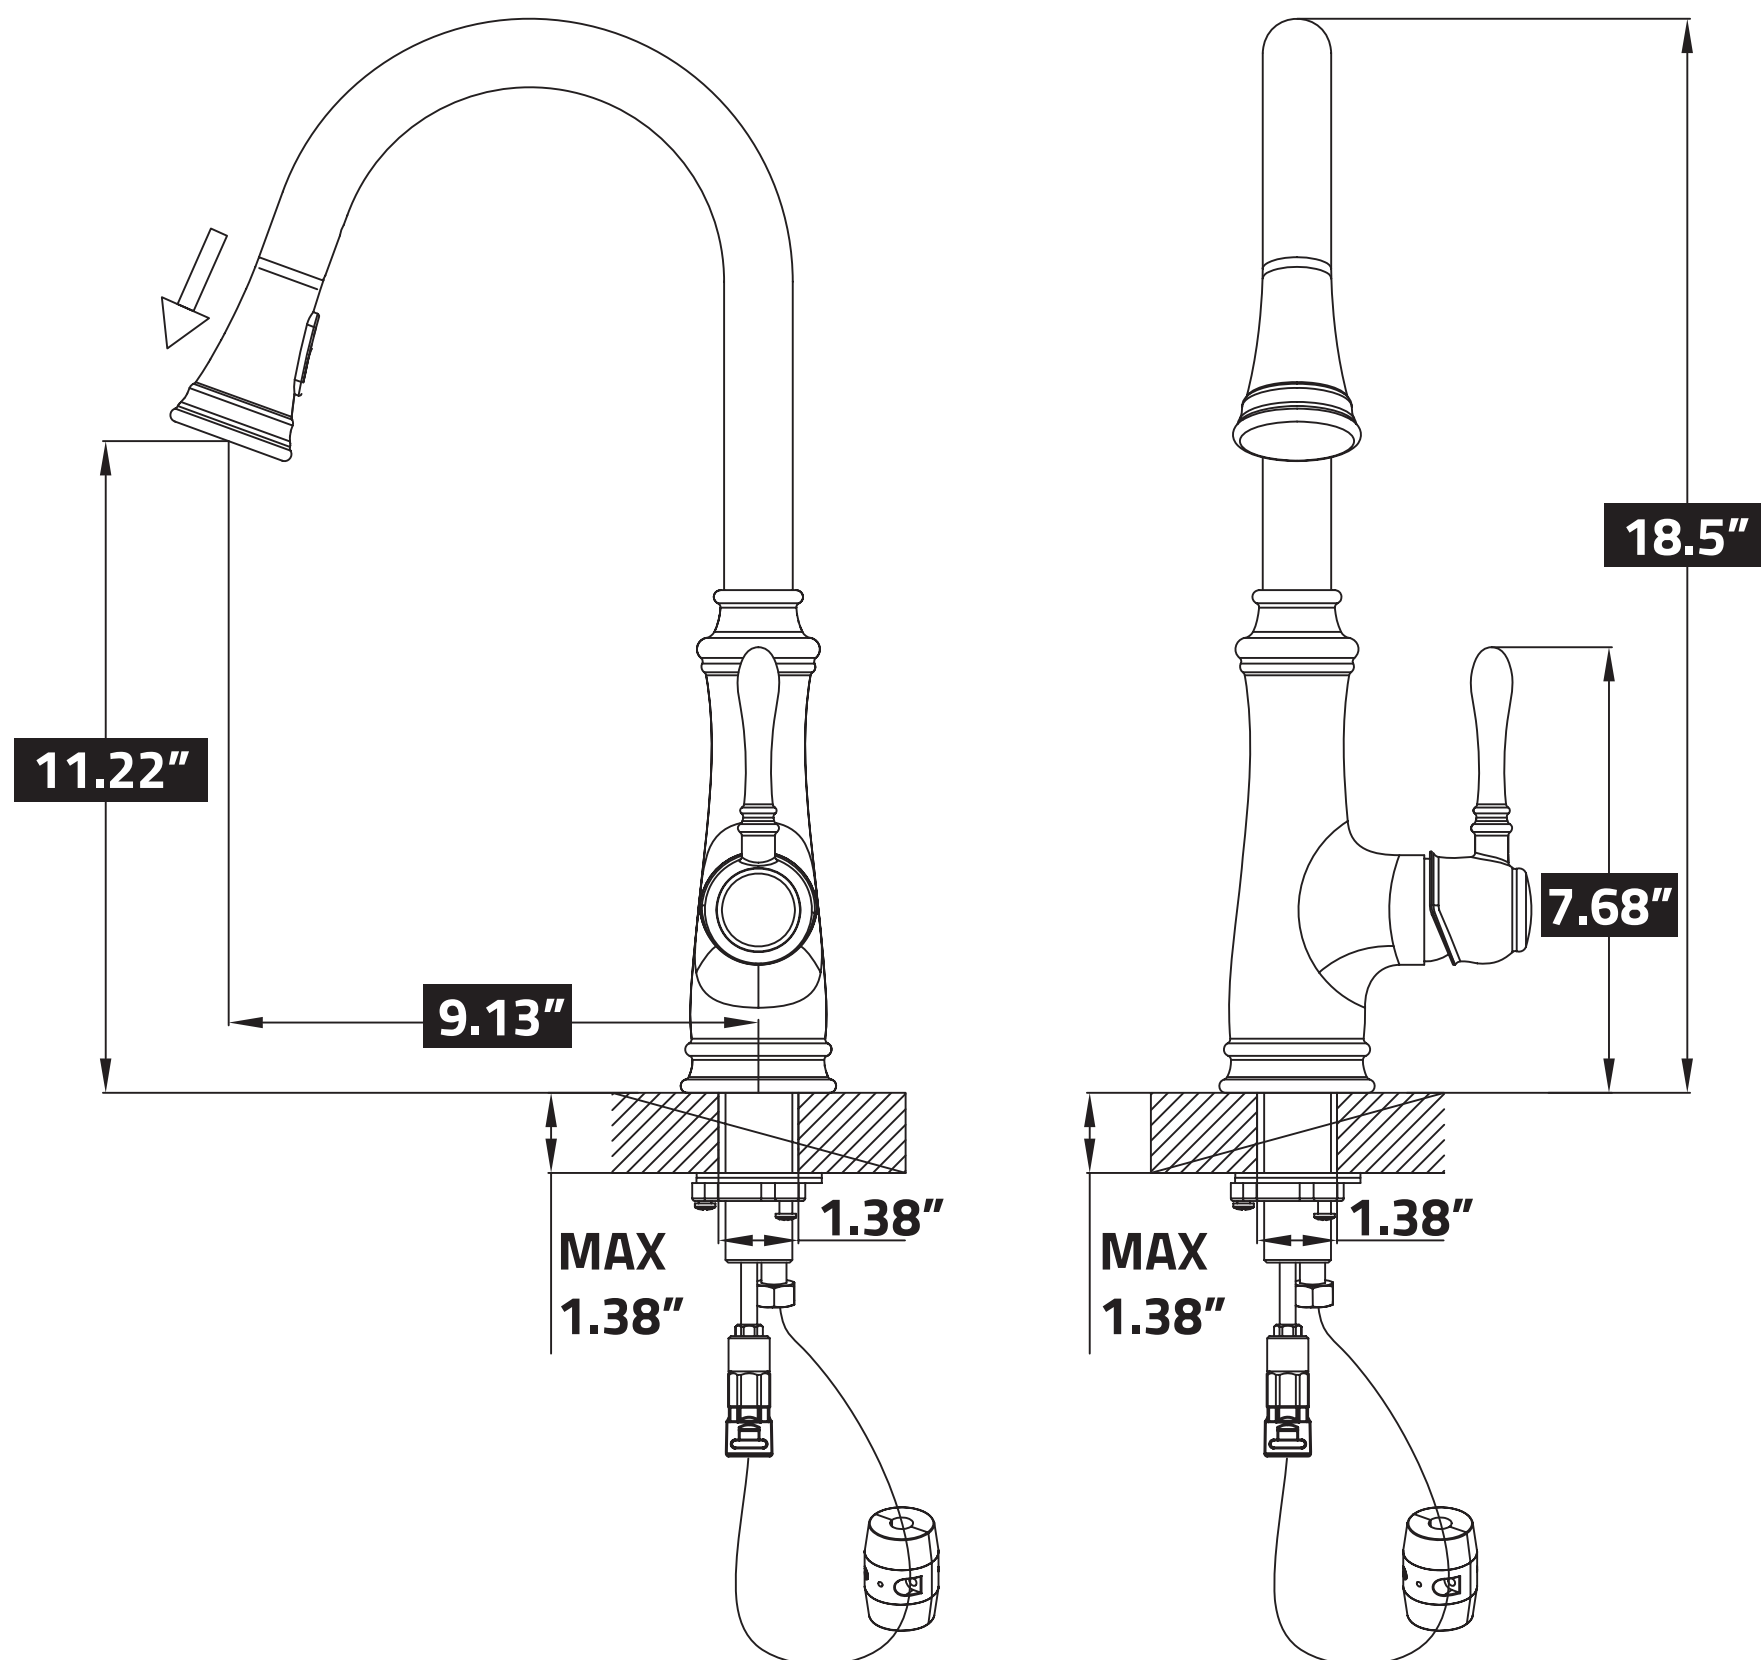

KF-AZ1131

PULL OUT KITCHEN FAUCET

HAVE QUESTIONS? CALL **1-844-44-ANZZI** OR VISIT **ANZZI.COM**