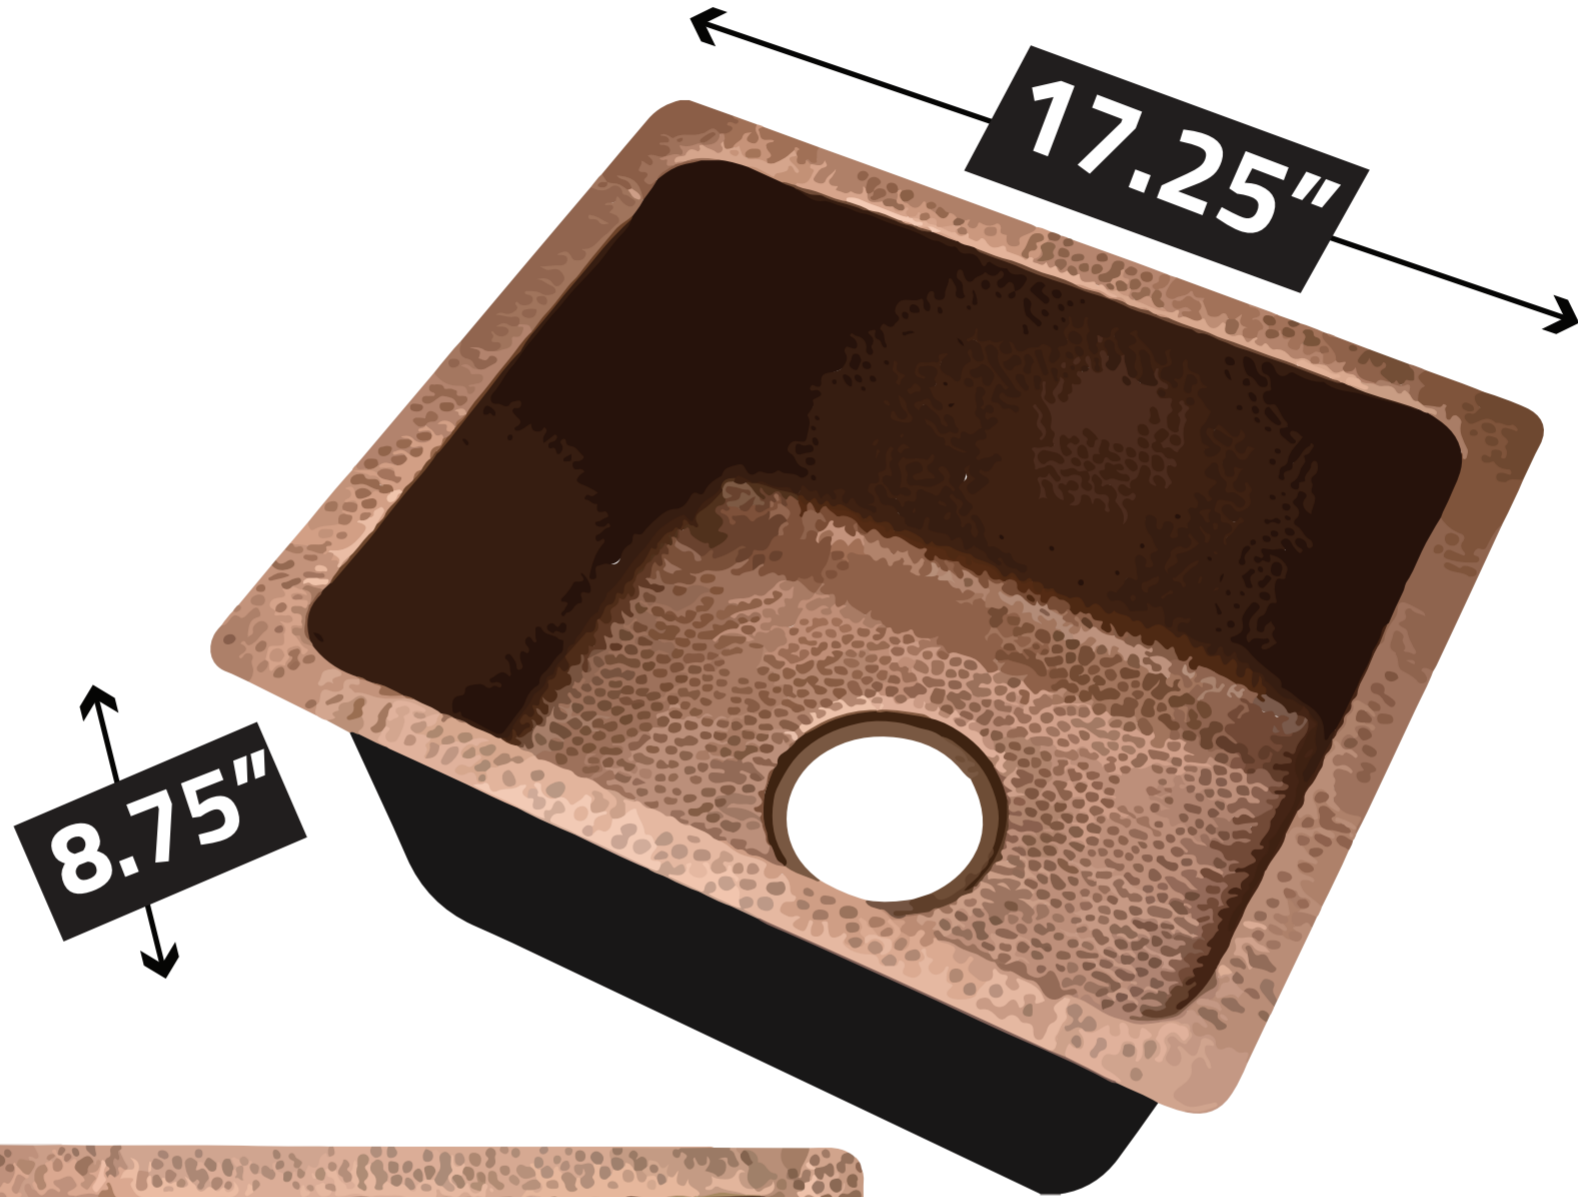

K-AZ241

DROP-IN KITCHEN SINK

NOTE:
Every unit in this series is handmade by a skilled artisan. As a result, color, texture and size will vary slightly with each unit. The measurements displayed should be taken as an approximation of the finished product.