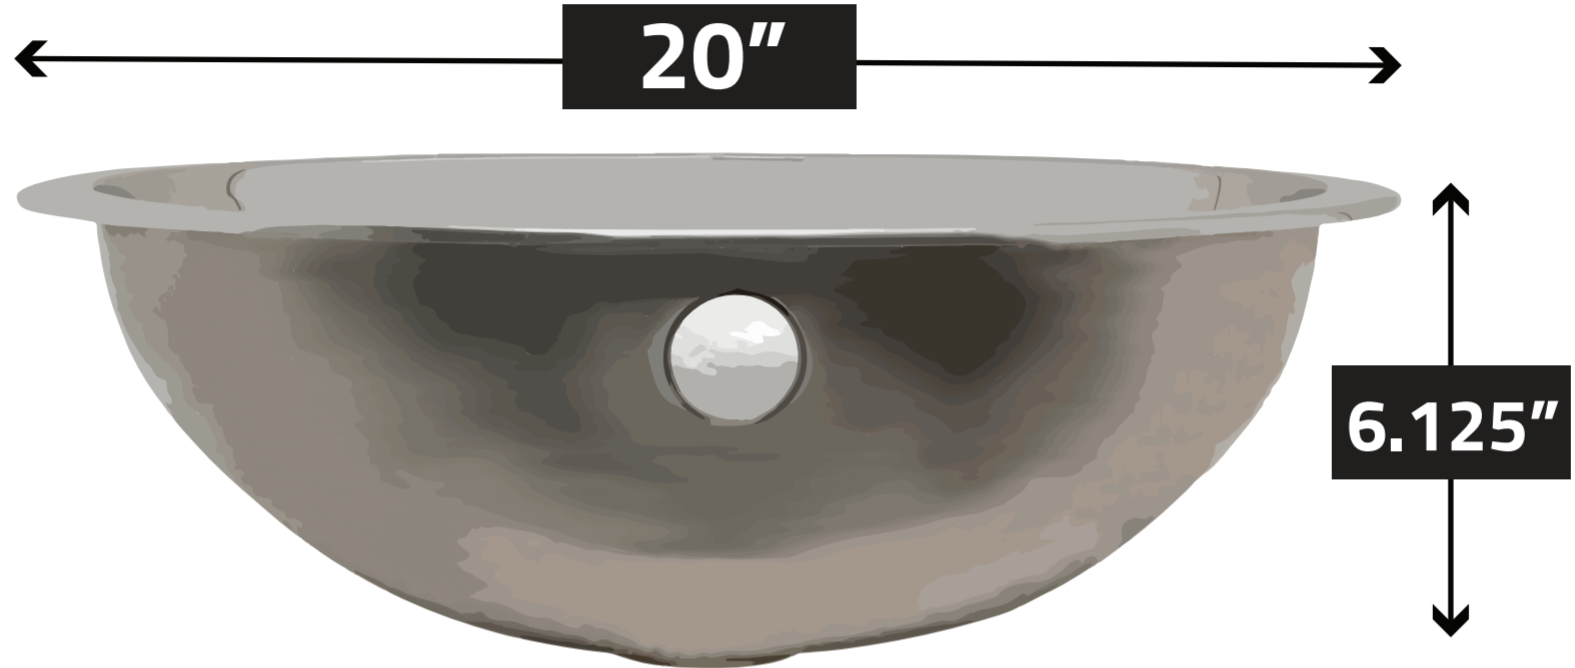

# LS-AZ344

## DROP IN BATHROOM SINK

**NOTE:**  
Every unit in this series is handmade by a skilled artisan. As a result, color, texture and size will vary slightly with each unit. The measurements displayed should be taken as an approximation of the finished product.