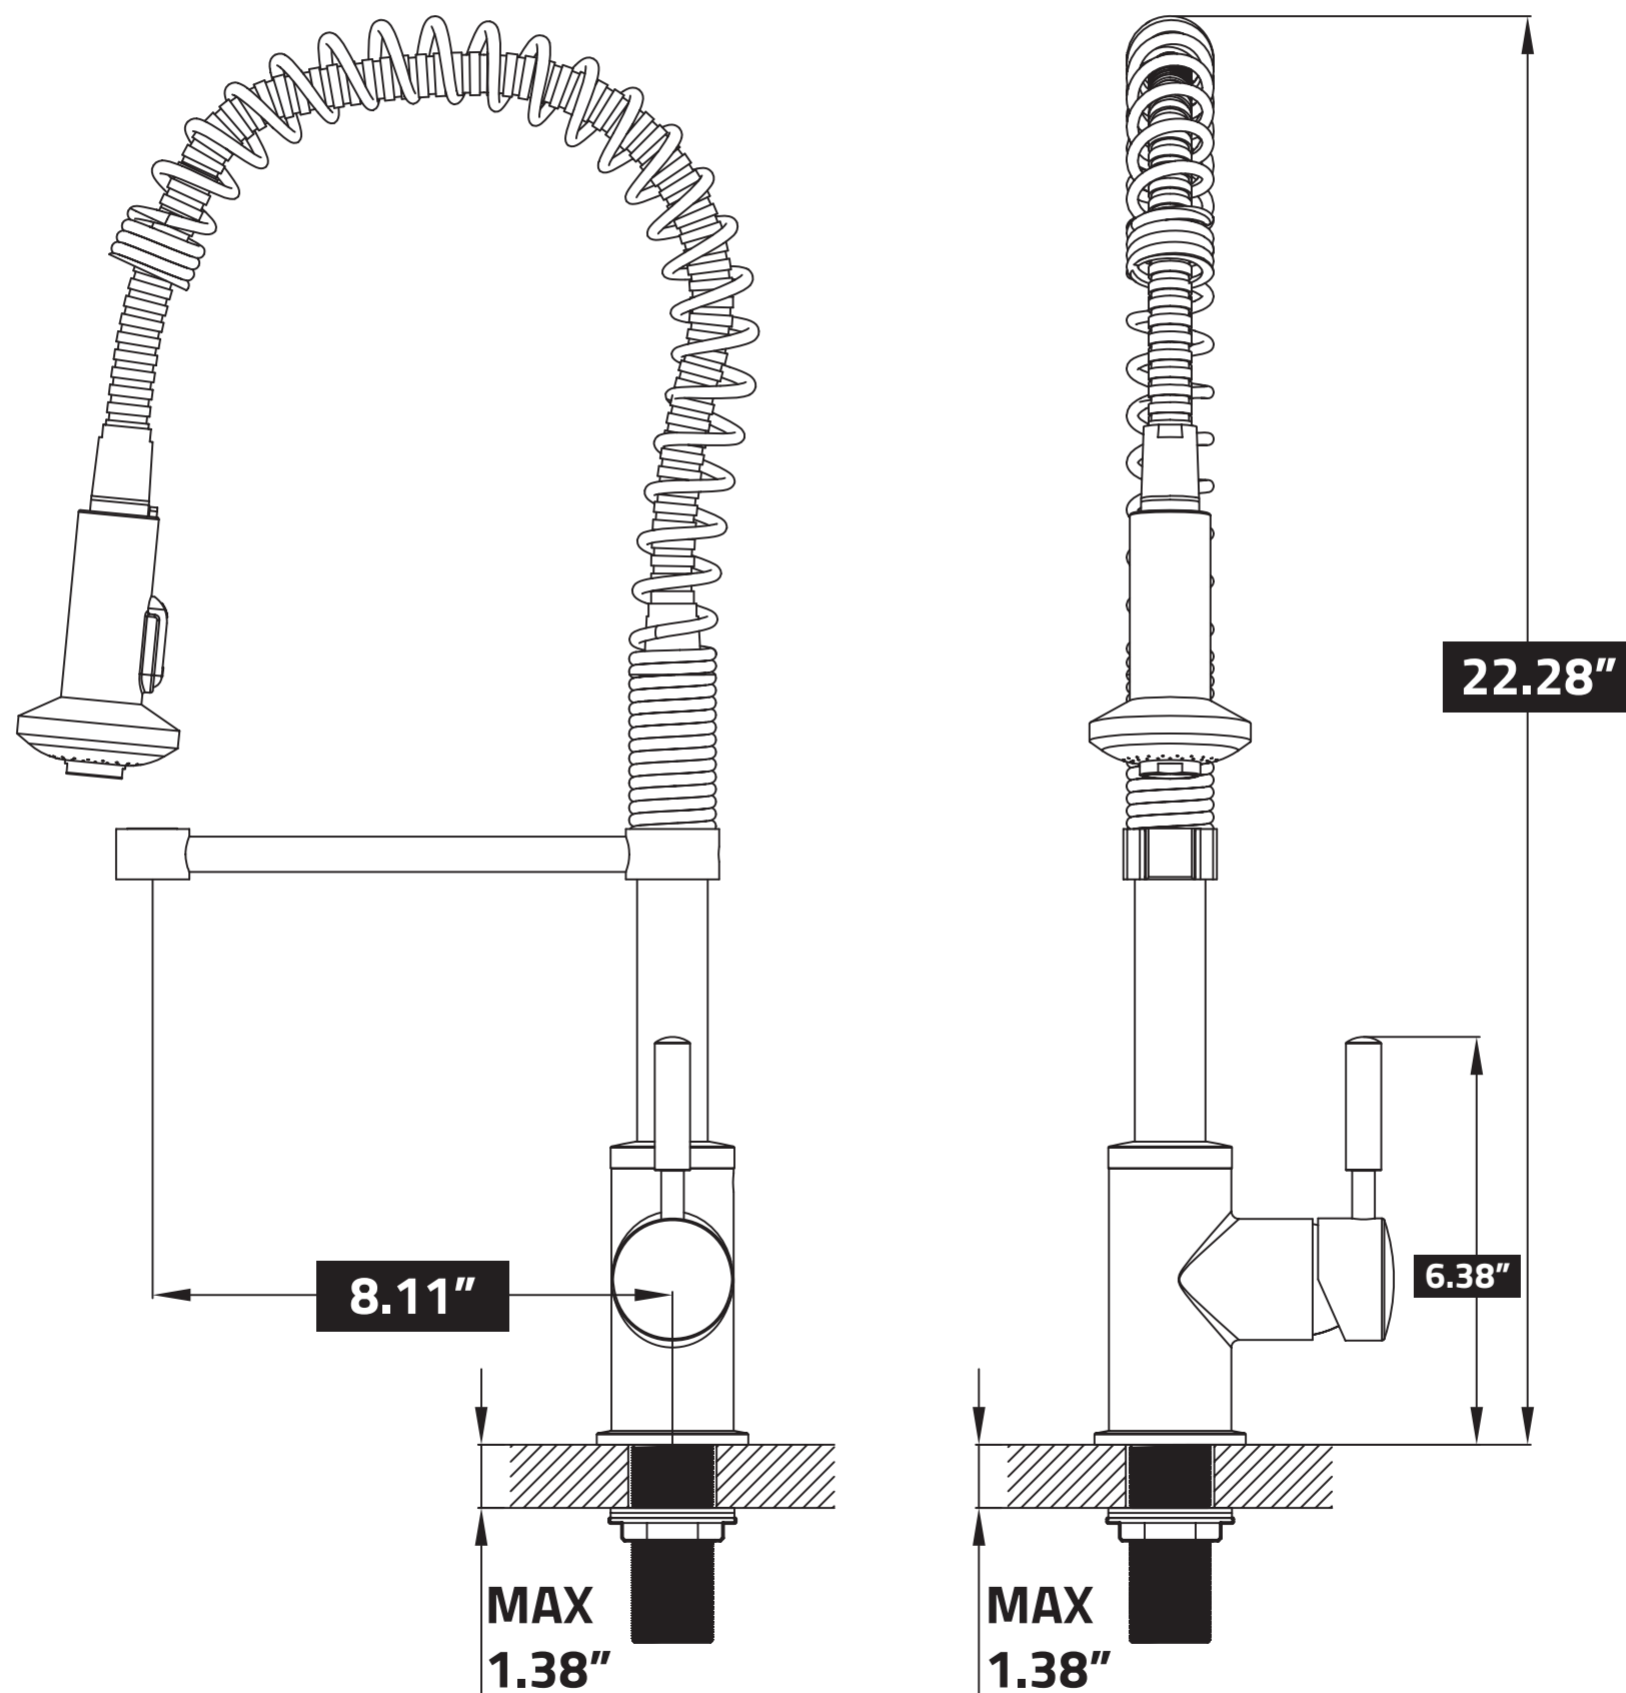

KF-AZ1673

PULL DOWN KITCHEN FAUCET

HAVE QUESTIONS? CALL 1-844-44-ANZZI OR VISIT ANZZI.COM