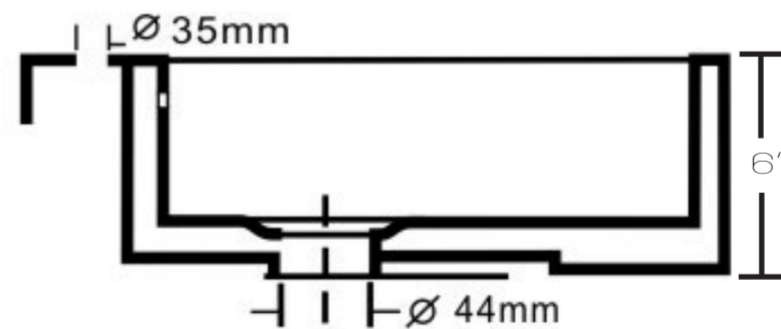

## LS-AZ116

VITRUVIUS Series

VESSEL SINK

SINGLE FAUCET HOLE

Overflow Included

White Vitreous China

For more information visit [www.ANZZI.com](http://www.ANZZI.com) or call us at 1-844-44-ANZZI.