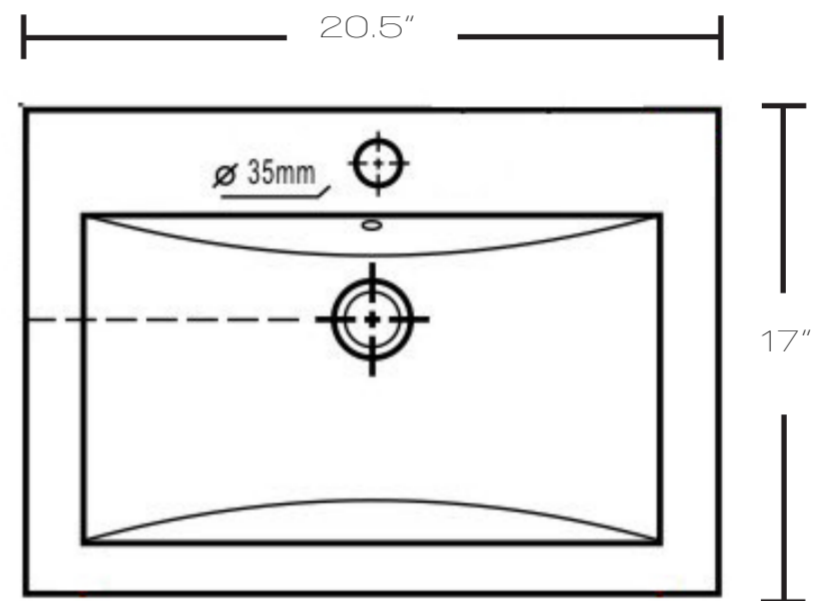

## LS-AZ116

VITRUVIUS Series

VESSEL SINK

SINGLE FAUCET HOLE

Overflow Included

White Vitreous China

For more information visit [www.ANZZI.com](http://www.ANZZI.com) or call us at 1-844-44-ANZZI.