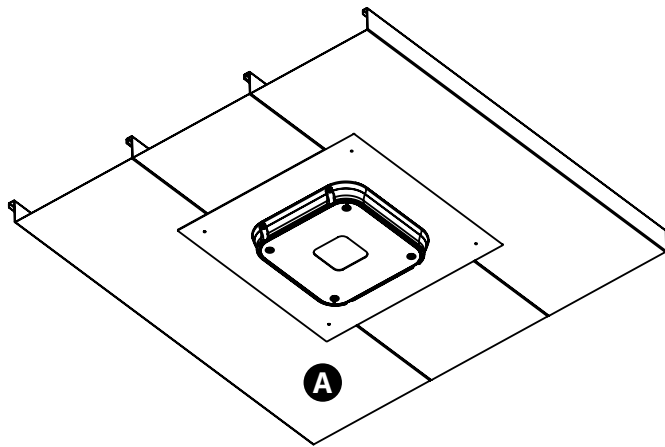

Evolve® Canopy Light Accessories

(ECL) to be used with ECLS & ECLP Petro Canopy Luminaire

A B

Beauty Plates

24" & 32" Escutcheon plates designed to cover unsightly canopy ceilings.

E C L

E

Product ID	Series	Detail	Color
E = Evolve	E = Escutcheon Plate	1 = 24" x 24" ECLS	WHTE = White
C = Canopy		2 = 32" x 32" ECLS	BLCK = Black
L = LED		1 = 24" x 24" ECLP	DKBZ = Dark Bronze
		1 = 32" x 32" ECLP	