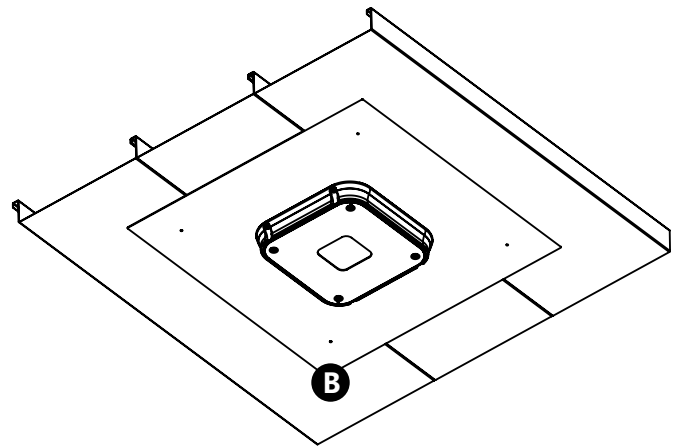

Evolve® Canopy Light Accessories

(ECL) to be used with ECLS & ECLP Petro Canopy Luminaire

A B

Beauty Plates

24" & 32" Escutcheon plates designed to cover unsightly canopy ceilings.

E C L

E

Product ID	Series	Detail	Color
E = Evolve	E = Escutcheon Plate	1 = 24" x 24" ECLS	WHTE = White
C = Canopy		2 = 32" x 32" ECLS	BLCK = Black
L = LED		1 = 24" x 24" ECLP	DKBZ = Dark Bronze
		1 = 32" x 32" ECLP	