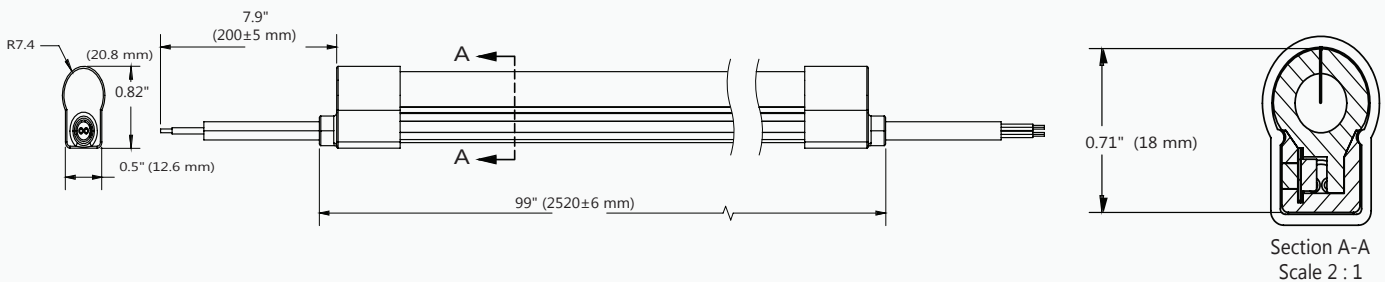

Range of Colors

With two shades of white and several brilliant LED colors, designers have more flexibility than ever to easily create custom signs.

Straight Runs

With the available Tetra Contour Flex Rail, simply insert Contour Flex into the U-channel to create perfectly linear runs.

Mechanical Outline

Dimensions in (inches). Metric equivalent mm

Accessories Outline

Dimensions in inches. Metric equivalent (mm).

Vastly Superior Loading

Compared to the first generation, Tetra® Contour Flex features loading increased by up to 114%, so even more feet of product can be run off each power supply than ever before providing significant savings on material and labor costs.

*Typical performance at 25°C +/- 10%

**GEPS24-100U-GLX2 or GEPS24-100U-TT

Voltage	24VDC				
Cutting Resolution	4 in. (101.6 mm). Cut module on cut marks only.				
Dimmable	Yes (with dimmable power supply)				
Power Supply	GEPS24-25U-NA Input: 100-305VAC; Output: 24VDC GEPS24D-80U Input: 90-305VAC; Output: 24VDC GEPS24-100U Input: 108-305VAC; Output: 24VDC GEPS24-200U Input: 90-305VAC; Output: 24VDC GEPS24-300U Input: 108-305VAC; Output: 24VDC				
Maximum Remote Mounting Distance		18 AWG/0.82 MM² Supply Wire	16 AWG/1.31 MM² Supply Wire	14 AWG/2.08 MM² Supply Wire	12 AWG/3.31 MM² Supply Wire
	25W Power Supply	120 ft./36.6 m	-	-	-
	80W Power Supply	20 ft./6.1 m	25 ft./7.6 m	35 ft./10.6 m	40 ft./12.1 m
	100W Power Supply	20 ft./6.1 m	25 ft./7.6 m	35 ft./10.6 m	40 ft./12.1 m
	200W Power Supply	20 ft./6.1 m	25 ft./7.6 m	35 ft./10.6 m	40 ft./12.1 m
300W Power Supply	20 ft./6.1 m	25 ft./7.6 m	35 ft./10.6 m	40 ft./12.1 m	
Operating Environment	-40 °C to +60 °C (-40 °F to +140 °F)				
Module Dimensions (L x W x H)	0.82 x 0.51 x 99.2" (21 x 13 x 2520 mm)				
Warranty	Limited system warranty of up to five (5) years				