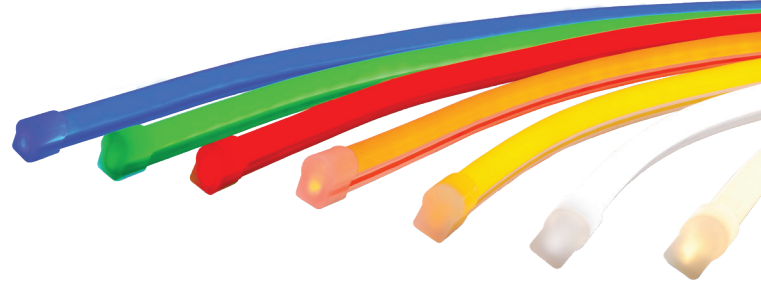

Tetra[®] Contour Flex

BORDER LIGHTING LIGHTING SYSTEMS

Bend it Like Contour

Tetra[®] Contour Flex is a completely flexible LED neon replacement that can be shaped over and over again, with no heating required. Contour Flex installation is quick and easy using low-profile mounting clips. It provides a bright, uniform appearance, seamless illumination and allows signmakers' creativity to run wild. Tetra[®] Contour Flex can be custom cut in the field without complicated warranty implications, and features a plug & play design that saves on labor and installation costs.

Flexible neon replacement system

Tetra® Contour Flex is a flexible LED system that can be easily formed to fit a wide variety of designs and applications, without the need to heat it in an oven. Tetra® Contour Flex can be custom cut in the field and bent over and over again, allowing sign makers to create vibrant signs. Tetra Contour Flex is a single-piece LED system that provides the classic appearance of neon and complements the unique design of any building.

Range of Colors

With two shades of white and several brilliant LED colors, designers have more flexibility than ever to easily create custom signs.

Straight Runs

With the available Tetra Contour Flex Rail, simply insert Contour Flex into the U-channel to create perfectly linear runs.

Mechanical Outline

Dimensions in (inches). Metric equivalent mm

Accessories Outline

Dimensions in inches. Metric equivalent (mm).

Vastly Superior Loading

Compared to the first generation, Tetra® Contour Flex features loading increased by up to 114%, so even more feet of product can be run off each power supply than ever before providing significant savings on material and labor costs.