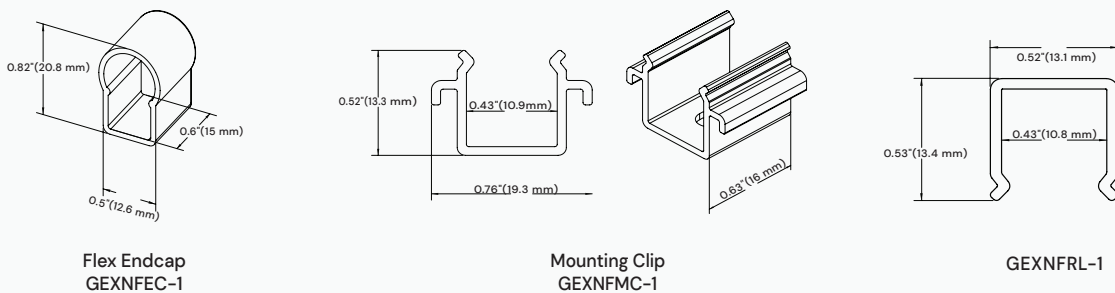

Range of Colors

With two shades of white and several brilliant LED colors, designers have more flexibility than ever to easily create custom signs.

Straight Runs

With the available Tetra Contour Flex Rail, simply insert Contour Flex into the U-channel to create perfectly linear runs.

Mechanical Outline

Dimensions in (inches). Metric equivalent mm

Accessories Outline

Dimensions in inches. Metric equivalent (mm).

Vastly Superior Loading

Compared to the first generation, Tetra® Contour Flex features loading increased by up to 114%, so even more feet of product can be run off each power supply than ever before providing significant savings on material and labor costs.