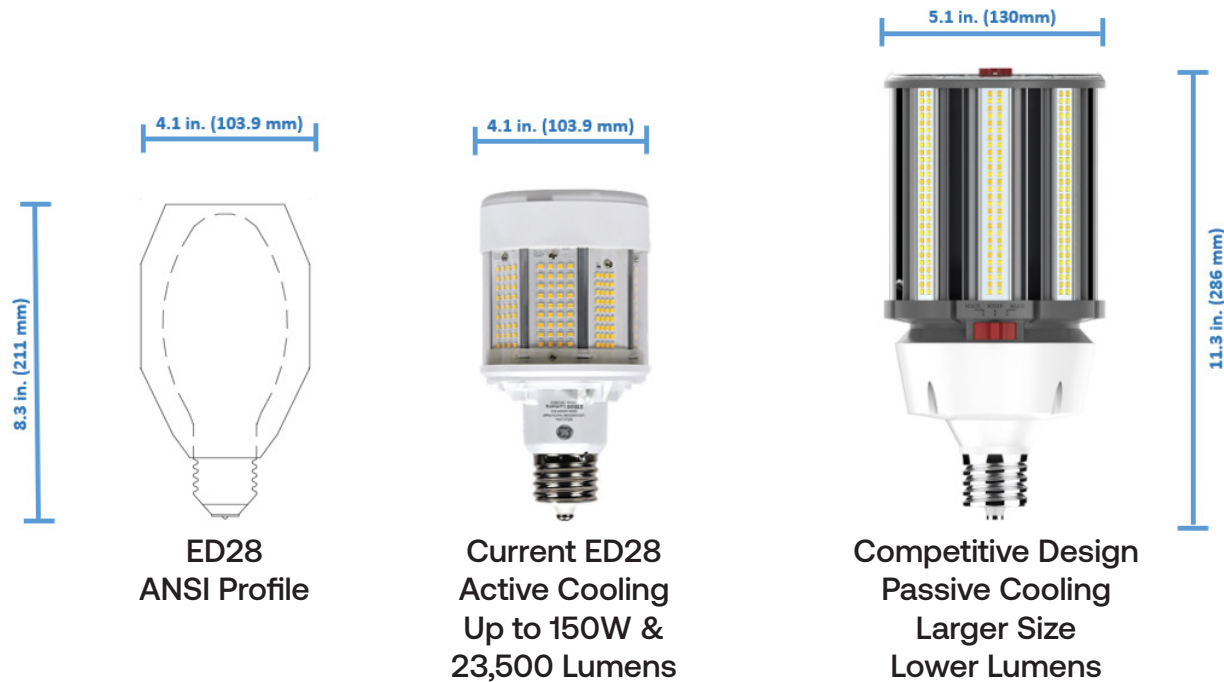

# LED HID Replacement Lamps

Proprietary design with active cooling allows high output from a compact size.

Lamps fit in a variety of fixtures & can match traditional HID output.

High Bay

Post Top

Shoe Box

Wall Pack