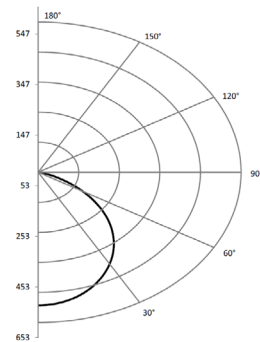

LED12DRS6/9SC Polar Plot