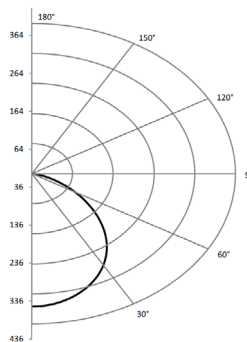

* Default color temperature setting is 3000K.

E26 base pigtail with quick disconnect and mounting clips included.

Optional torsion springs provided with 6-inch models.

LED8DRS4/9SC Polar Plot

LED8DRS6/9SC Polar Plot