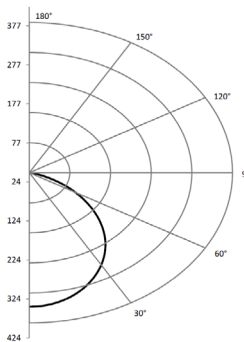

* Default color temperature setting is 3000K.

E26 base pigtail with quick disconnect and mounting clips included.

Optional torsion springs provided with 6-inch models.

LED8DRS4/9SC Polar Plot

LED8DRS6/9SC Polar Plot