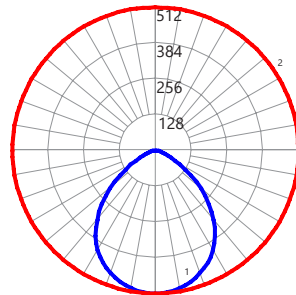

DIMENSIONS

ROUND SHAPE DIMENSIONS		
4 in	A	5.6 in (142.3 mm)
	B	3.74 in (95 mm)
	C	24 in (609.6 mm)
	D	6 in (152.4 mm)
	E	Ceiling Cutout Min: 4.4 in
6 in	A	7.75 in (196.8 mm)
	B	4.5 in (114.2 mm)
	C	24 in (609.6 mm)
	D	6 in (152.4 mm)
	E	Ceiling Cutout Min: 5.7 in
8 in	A	9.75 in (247.6 mm)
	B	5.1 in (129.4 mm)
	C	24 in (609.6 mm)
	D	6 in (152.4 mm)
	E	Ceiling Cutout Min: 7.7 in

PHOTOMETRIC DATA:

4" Round LRX

1059 LM
LRXR410830PH

ZONE	LUMENS
0-10	50.98
10-20	143.53
20-30	208.85
30-40	226.68
40-50	194.68
50-60	131.45
60-70	66.78
70-80	29.04
80-90	6.9

ZONE	LUMENS	% OF FIXTURE
0-20	194.51	18.4
0-30	403.36	38.1
0-40	630.04	59.5
0-60	956.17	90.3
0-80	1052.0	99.3
0-90	1058.9	100.0

6" Round LRX

1000 LM
LRXR610830PH

ZONE	LUMENS
0-10	48.26
10-20	135.99
20-30	199.14
30-40	221.96
40-50	188.12
50-60	118.95
60-70	54.04
70-80	25.47
80-90	7.78

ZONE	LUMENS	% OF FIXTURE
0-20	184.25	18.4
0-30	383.39	38.3
0-40	605.34	60.5
0-60	912.41	91.2
0-80	991.92	99.2
0-90	999.70	100.0