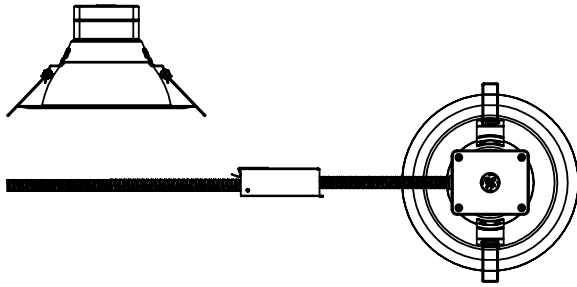

DIMENSIONS

ROUND SHAPE DIMENSIONS		
4 in	A	5.6 in (142.3 mm)
	B	3.74 in (95 mm)
	C	24 in (609.6 mm)
	D	6 in (152.4 mm)
	E	Ceiling Cutout Min: 4.4 in
6 in	A	7.75 in (196.8 mm)
	B	4.5 in (114.2 mm)
	C	24 in (609.6 mm)
	D	6 in (152.4 mm)
	E	Ceiling Cutout Min: 5.7 in
8 in	A	9.75 in (247.6 mm)
	B	5.1 in (129.4 mm)
	C	24 in (609.6 mm)
	D	6 in (152.4 mm)
	E	Ceiling Cutout Min: 7.7 in