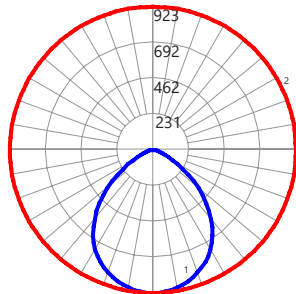

DIMENSIONS

ROUND SHAPE DIMENSIONS		
4 in	A	5.6 in (142.3 mm)
	B	3.74 in (95 mm)
	C	24 in (609.6 mm)
	D	6 in (152.4 mm)
	E	Ceiling Cutout Min: 4.4 in
6 in	A	7.75 in (196.8 mm)
	B	4.5 in (114.2 mm)
	C	24 in (609.6 mm)
	D	6 in (152.4 mm)
	E	Ceiling Cutout Min: 5.7 in
8 in	A	9.75 in (247.6 mm)
	B	5.1 in (129.4 mm)
	C	24 in (609.6 mm)
	D	6 in (152.4 mm)
	E	Ceiling Cutout Min: 7.7 in

PHOTOMETRIC DATA:

4" Round LRX

1059 LM
LRXR410830PH

ZONE	LUMENS
0-10	50.98
10-20	143.53
20-30	208.85
30-40	226.68
40-50	194.68
50-60	131.45
60-70	66.78
70-80	29.04
80-90	6.9

ZONE	LUMENS	% OF FIXTURE
0-20	194.51	18.4
0-30	403.36	38.1
0-40	630.04	59.5
0-60	956.17	90.3
0-80	1052.0	99.3
0-90	1058.9	100.0

6" Round LRX

1000 LM
LRXR610830PH

ZONE	LUMENS
0-10	48.26
10-20	135.99
20-30	199.14
30-40	221.96
40-50	188.12
50-60	118.95
60-70	54.04
70-80	25.47
80-90	7.78

ZONE	LUMENS	% OF FIXTURE
0-20	184.25	18.4
0-30	383.39	38.3
0-40	605.34	60.5
0-60	912.41	91.2
0-80	991.92	99.2
0-90	999.70	100.0

8" Round LRX

1797 LM
LRXR818830PH

ZONE	LUMENS
0-10	87.00
10-20	245.00
20-30	357.94
30-40	405.72
40-50	355.72
50-60	213.19
60-70	84.35
70-80	37.58
80-90	10.61

ZONE	LUMENS	% OF FIXTURE
0-20	332.00	18.4
0-30	689.94	38.3
0-40	1095.66	60.9
0-60	1664.57	92.5
0-80	1786.51	99.2
0-90	1797.12	99.8