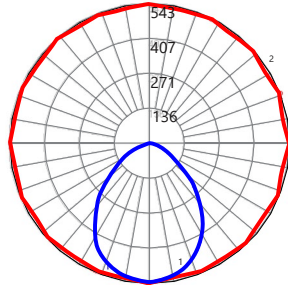

DIMENSIONS

ROUND SHAPE DIMENSIONS		
4 in	A	5.6 in (142.3 mm)
	B	3.74 in (95 mm)
	C	24 in (609.6 mm)
	D	6 in (152.4 mm)
	E	Ceiling Cutout Min: 4.4 in
6 in	A	7.75 in (196.8 mm)
	B	4.5 in (114.2 mm)
	C	24 in (609.6 mm)
	D	6 in (152.4 mm)
	E	Ceiling Cutout Min: 5.7 in
8 in	A	9.75 in (247.6 mm)
	B	5.1 in (129.4 mm)
	C	24 in (609.6 mm)
	D	6 in (152.4 mm)
	E	Ceiling Cutout Min: 7.7 in

PHOTOMETRIC DATA:

4" Round LRX

1059 LM
LRXR410830PH

ZONE	LUMENS
0-10	50.98
10-20	143.53
20-30	208.85
30-40	226.68
40-50	194.68
50-60	131.45
60-70	66.78
70-80	29.04
80-90	6.9

ZONE	LUMENS	% OF FIXTURE
0-20	194.51	18.4
0-30	403.36	38.1
0-40	630.04	59.5
0-60	956.17	90.3
0-80	1052.0	99.3
0-90	1058.9	100.0

6" Round LRX

1000 LM
LRXR610830PH

ZONE	LUMENS
0-10	48.26
10-20	135.99
20-30	199.14
30-40	221.96
40-50	188.12
50-60	118.95
60-70	54.04
70-80	25.47
80-90	7.78

ZONE	LUMENS	% OF FIXTURE
0-20	184.25	18.4
0-30	383.39	38.3
0-40	605.34	60.5
0-60	912.41	91.2
0-80	991.92	99.2
0-90	999.70	100.0