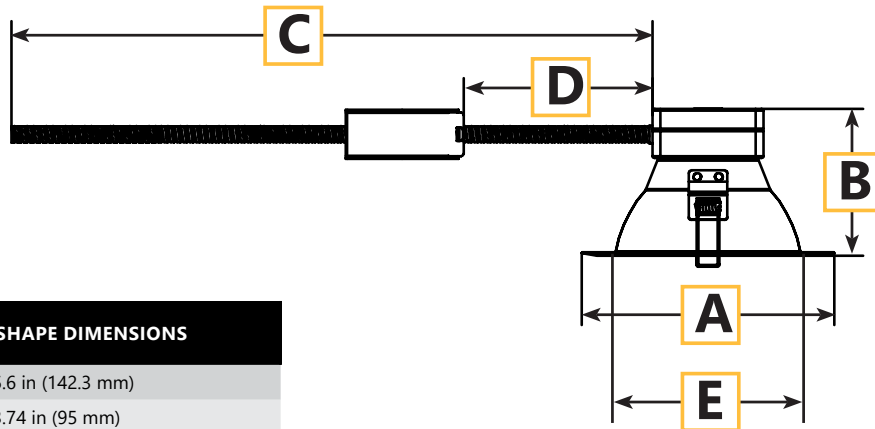

Installation Position

Notes: Please check the compatibility of the goof ring and the fixture by referring to the table below.

Goof Rings

FOR NEW CONSTRUCTION									FOR RETROFIT	
GOOF RING SKU	GOOF RING DESCRIPTION	GOOF RING SHAPE	SUITABLE FIXTURE	SUITABLE FRAME	INSIDE OF GOOF RING (IN)	OUTSIDE OF GOOF RING (IN)	CEILING HOLD MIN. (IN)	CEILING HOLE MAX. (IN)	SUITABLE FRAME DIMENSION (IN)	FRAME HOLE (IN)
93114516	GRRX4R6PTWT	ROUND	LRXR4XXXXXX	FRAME4RXXXX	4.48	7.09	5.20	6.69	12.60 x 7.64 x 3.54	4.20–4.70
93114518	GRRX6R8PTWT	ROUND	LRXR6XXXXXX	FRAME6RXXXX	6.18	9.00	6.50	8.60	12.60 x 7.64 x 3.54	5.91–6.50
93114520	GRRX8R10PTWT	ROUND	LRXR8XXXXXX	FRAME8RXXXX	7.87	10.50	8.27	10.10	15.55 x 11.34 x 3.54	7.68–8.27
93114522	GRRX8R12PTWT	ROUND	LRXR8XXXXXX	FRAME8RXXXX	7.87	12.99	10.10	12.59	15.55 x 11.34 x 3.54	7.68–8.27

DIMENSIONS

ROUND SHAPE DIMENSIONS		
4 in	A	5.6 in (142.3 mm)
	B	3.74 in (95 mm)
	C	24 in (609.6 mm)
	D	6 in (152.4 mm)
	E	Ceiling Cutout Min: 4.4 in
6 in	A	7.75 in (196.8 mm)
	B	4.5 in (114.2 mm)
	C	24 in (609.6 mm)
	D	6 in (152.4 mm)
	E	Ceiling Cutout Min: 5.7 in
8 in	A	9.75 in (247.6 mm)
	B	5.1 in (129.4 mm)
	C	24 in (609.6 mm)
	D	6 in (152.4 mm)
	E	Ceiling Cutout Min: 7.7 in