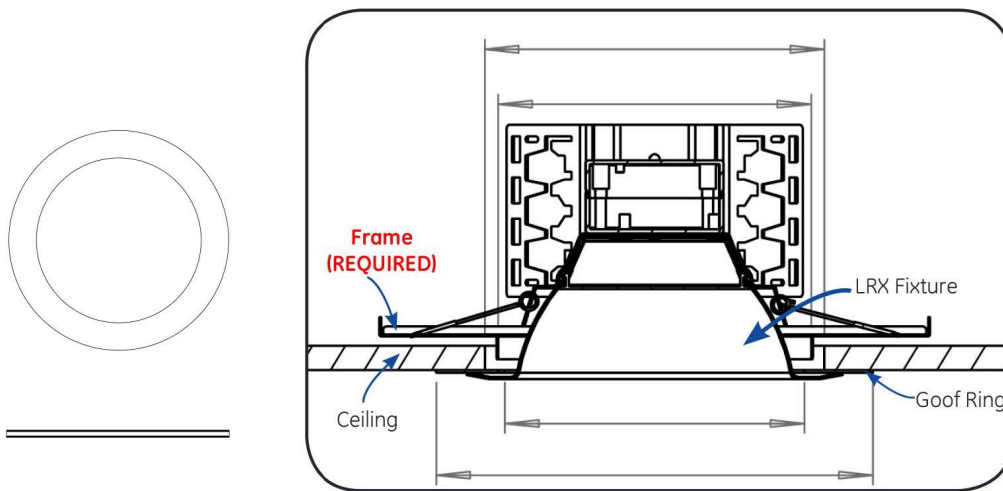

ACCESSORIES: LUMINATION® LRX SERIES - REMODEL (GOOF) RINGS

The essential accessory for any project, the goof ring helps to cover openings in the ceiling with a trim that blends with the existing LRX trim. Goof rings are available in white only. Verify the existing opening and LRX fixture to order the correct goof ring, details shown in the table below. Always verify proper installation per the Installation Guide.

Installation Position

Notes: Please check the compatibility of the goof ring and the fixture by referring to the table below.

Goof Rings

FOR NEW CONSTRUCTION									FOR RETROFIT	
GOOF RING SKU	GOOF RING DESCRIPTION	GOOF RING SHAPE	SUITABLE FIXTURE	SUITABLE FRAME	INSIDE OF GOOF RING (IN)	OUTSIDE OF GOOF RING (IN)	CEILING HOLD MIN. (IN)	CEILING HOLE MAX. (IN)	SUITABLE FRAME DIMENSION (IN)	FRAME HOLE (IN)
93114516	GRRX4R6PTWT	ROUND	LRXR4XXXXXX	FRAME4RXXXX	4.48	7.09	5.20	6.69	12.60 x 7.64 x 3.54	4.20–4.70
93114518	GRRX6R8PTWT	ROUND	LRXR6XXXXXX	FRAME6RXXXX	6.18	9.00	6.50	8.60	12.60 x 7.64 x 3.54	5.91–6.50
93114520	GRRX8R10PTWT	ROUND	LRXR8XXXXXX	FRAME8RXXXX	7.87	10.50	8.27	10.10	15.55 x 11.34 x 3.54	7.68–8.27
93114522	GRRX8R12PTWT	ROUND	LRXR8XXXXXX	FRAME8RXXXX	7.87	12.99	10.10	12.59	15.55 x 11.34 x 3.54	7.68–8.27