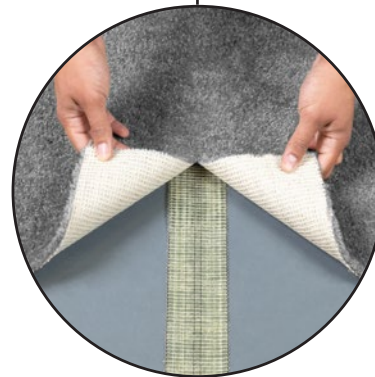

## PRESSURE SENSITIVE **DOUBLE-SIDED TAPE**

#### **NO HEAT REQUIRED**

Bonds to all carpet backings and adheres instantly

#### **APPLICATION**

For the permanent installation of carpets

Capitol<sup>®</sup> Pressure Sensitive Double-Sided Tape features a powerful adhesive that creates a strong bond between the backing of the carpet and the floor surface. This tape does not require heat or the use of heat-bond irons, and is less messy than the standard heat-bond adhesives. Its peel, stick, and press method makes carpet seaming easier and installation time shorter. It can be used for repairs of indoor and outdoor carpet.