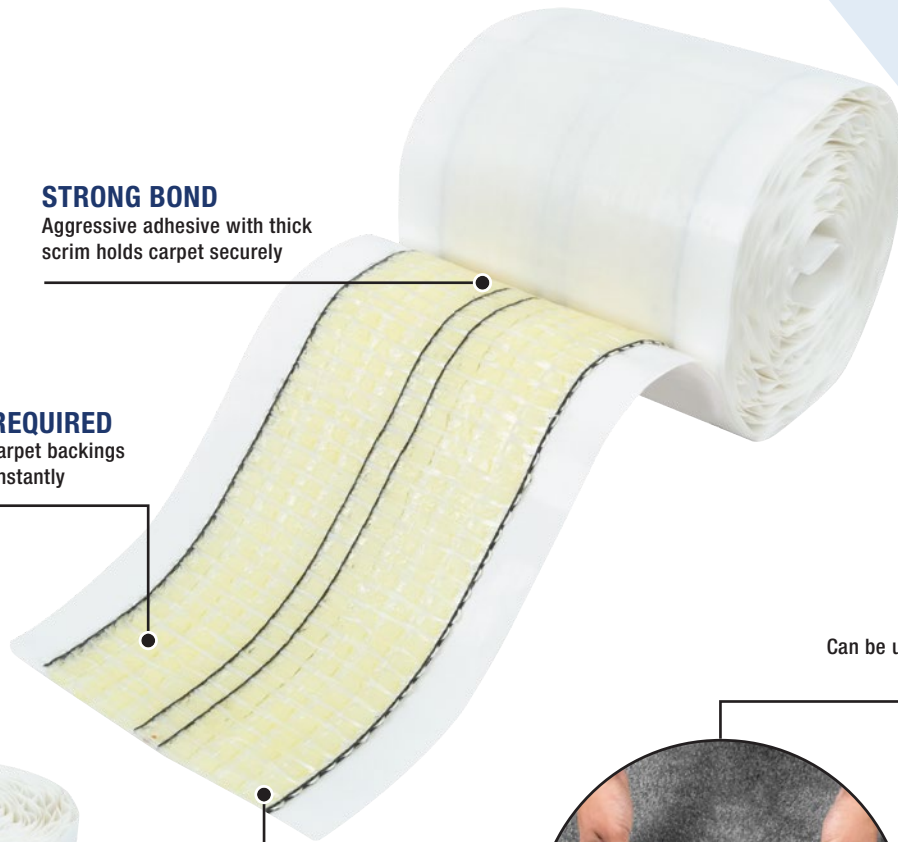

## PRESSURE SENSITIVE **DOUBLE-SIDED TAPE**

#### **STRONG BOND**

Aggressive adhesive with thick scrim holds carpet securely

#### **NO HEAT REQUIRED**

Bonds to all carpet backings and adheres instantly

#### **APPLICATION**

For the permanent installation of carpets

Capitol<sup>®</sup> Pressure Sensitive Double-Sided Tape features a powerful adhesive that creates a strong bond between the backing of the carpet and the floor surface. This tape does not require heat or the use of heat-bond irons, and is less messy than the standard heat-bond adhesives. Its peel, stick, and press method makes carpet seaming easier and installation time shorter. It can be used for repairs of indoor and outdoor carpet.