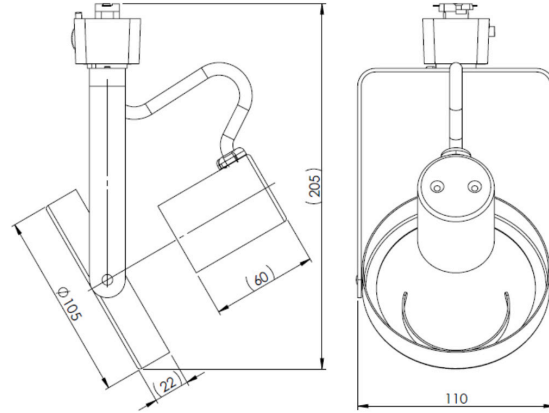

Lumination® LED Luminaires

LED Track Light
LTP Track Par Lamp Holder Series

Project name _____

Date _____

Type _____

Product Description:

Lumination® LTP Series Track Lights provide maximum lateral swivel to obtain the perfect aim for any application. Installation is easy with the LTP Series, clip the lamp into a ring or load through the front ring. The firm yoke holds the fixture firmly in place. Lamp is not supplied.

Targeted Performance Summary:

Socket: E26 Medium Skirted Base
Lamp: PAR30 or PAR38 (**Not included**)
Input Voltage: 120V
Max Watts: 250W for PAR38, 75W for PAR30
Limited Warranty: 5 years
Available on QuickShip

Listings:

Product Dimensions:

PAR30

PAR38

Ordering Information

L **T P** **A** **1**

FAMILY	PRODUCT TYPE	FIXTURE TYPE	PAR SIZE	GENERATION	VOLTAGE	MOUNTING	FINISH
L = Indoor	TP = Track PAR	GP = Gimbal FP = Front Replacing	30 = PAR 30 38 = PAR 38	A = 1st Generation	1 = 120V	J1 = Juno 1 & 2 circuits (compatible with Contech) G1 = Global Ecosystem (GES) 1 & 2 circuits L2 = Lightolier Lytespan 1 & 2 circuits	WHITE = White BLCK = Black SLVR = Silver JUWH = Matte White (Only for Juno Tracks)