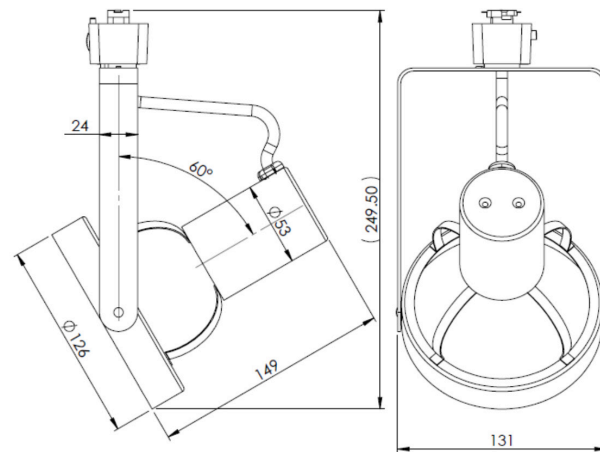

Targeted Performance Summary:

Socket: E26 Medium Skirted Base
Lamp: PAR30 or PAR38 (**Not included**)
Input Voltage: 120V
Max Watts: 250W for PAR38, 75W for PAR30
Limited Warranty: 5 years
Available on QuickShip

Listings:

Product Dimensions:

PAR30

PAR38

Ordering Information

L **T P** **A** **1**

FAMILY	PRODUCT TYPE	FIXTURE TYPE	PAR SIZE	GENERATION	VOLTAGE	MOUNTING	FINISH
L = Indoor	TP = Track PAR	GP = Gimbal FP = Front Replacing	30 = PAR 30 38 = PAR 38	A = 1st Generation	1 = 120V	J1 = Juno 1 & 2 circuits (compatible with Contech) G1 = Global Ecosystem (GES) 1 & 2 circuits L2 = Lightolier Lytespan 1 & 2 circuits	WHITE = White BLCK = Black SLVR = Silver JUWH = Matte White (Only for Juno Tracks)

Accessories:

PRODUCT DESCRIPTION	COMPATIBLE PRODUCTS	MATERIAL DESCRIPTION	MATERIAL
EGG CRATE, GIMBAL, WHITE, PAR30	LTPGP30	LTPGP30ECWHT	93051735
EGG CRATE, GIMBAL, BLACK, PAR30	LTPGP30	LTPGP30ECBLK	93052176
EGG CRATE, GIMBAL, SILVER, PAR30	LTPGP30	LTPGP30ECSLVR	93052182
BARN DOORS, GIMBAL, BLACK, PAR 30	LTPGP30	LTPGP30BDBLCK	93052179
HEXCEL LOUVER, GIMBAL, PAR30	LTPGP30	LTPGP30HX	93052177
EGG CRATE, FRONT LOADING, WHITE, PAR38	LTPFP38	LTPFP38ECWHT	93052180
EGG CRATE, FRONT LOADING, BLACK, PAR38	LTPFP38	LTPFP38ECBLK	93052181
EGG CRATE, FRONT LOADING, SILVER, PAR38	LTPFP38	LTPFP38ECSLVR	93052184
EGG CRATE, HEAVY DUTY, WHITE, PAR38	LTPGP38, LTPFP30	LTPGP38ECWHT	93055171
EGG CRATE, HEAVY DUTY, BLACK, PAR38	LTPGP38, LTPFP30	LTPGP38ECBLK	93055173
EGG CRATE, HEAVY DUTY, SILVER, PAR38	LTPGP38, LTPFP30	LTPGP38ECSLVR	93055172
BARN DOORS, HEAVY DUTY, BLACK, PAR38	LTPGP38	LTPGP38BDBLCK	93055174