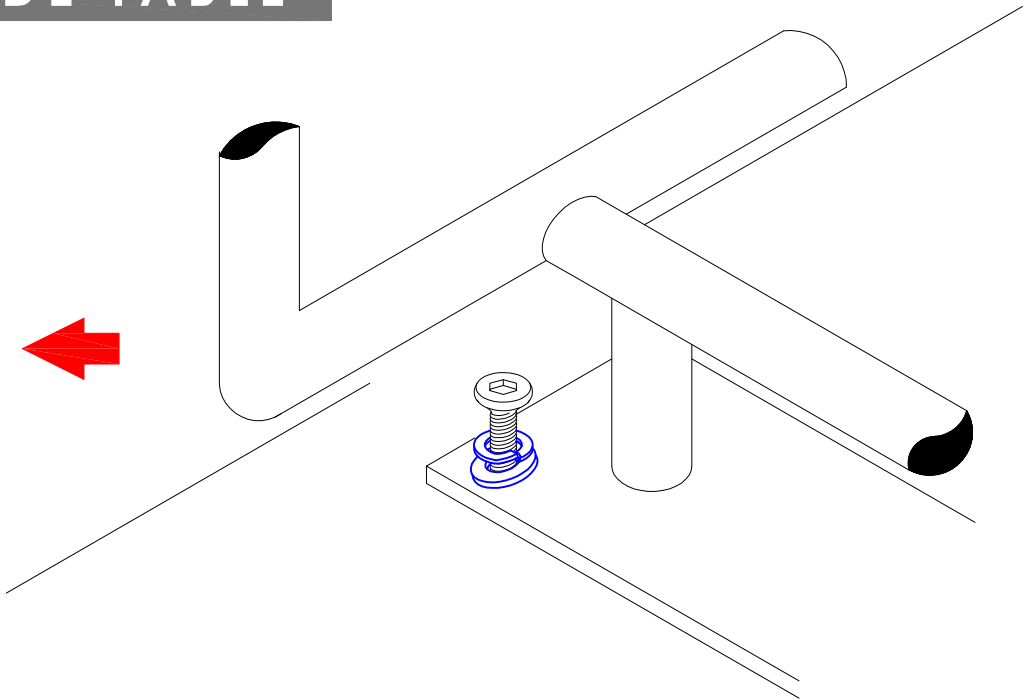

# MARVIN DRAWER SIDE TABLE

1

2

3

	1
	1
3/16" 	1
	8
	8
	8