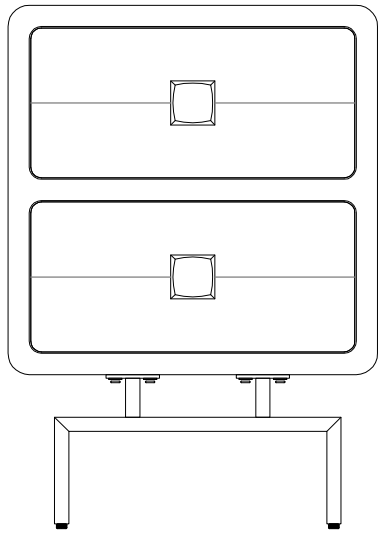

# MARVIN DRAWER SIDE TABLE

1

2

3

	1
	1
3/16" 	1
	8
	8
	8