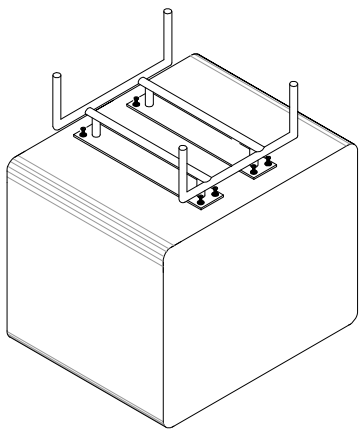

# MARVIN DRAWER SIDE TABLE

1

2

3

	1
	1
3/16" 	1
	8
	8
	8