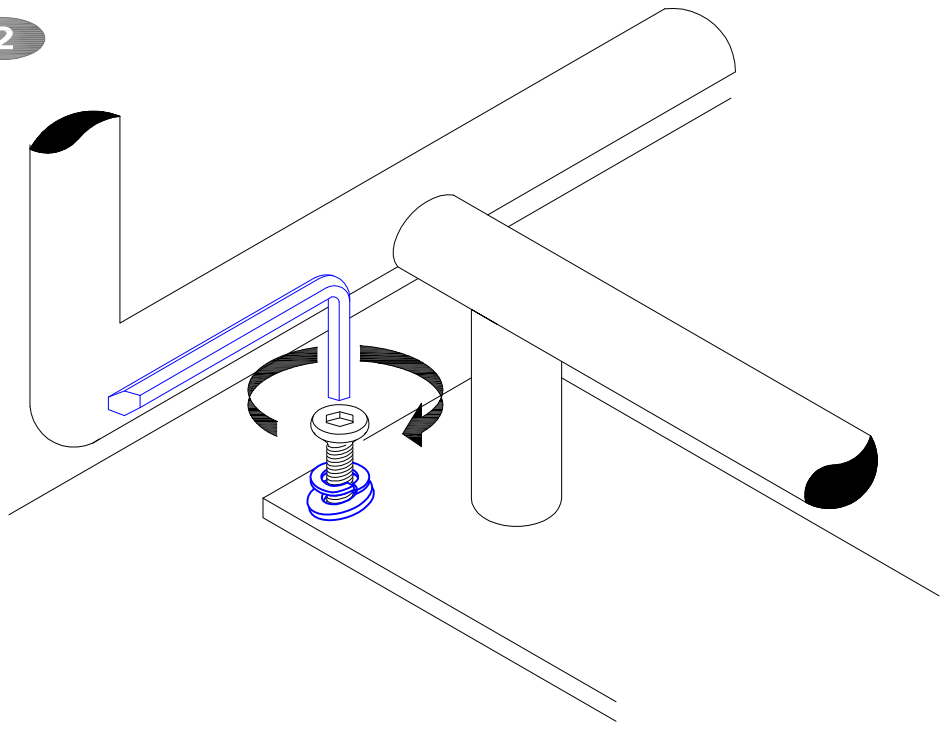

# MARVIN DRAWER SIDE TABLE

1

2

3

	1
	1
3/16" 	1
	8
	8
	8