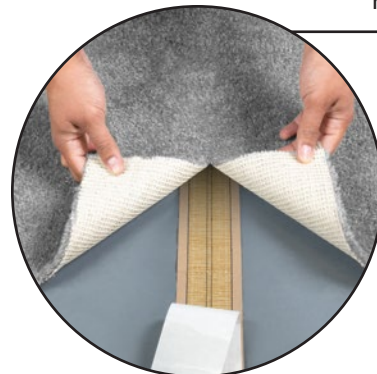

PRESSURE SENSITIVE **SINGLE-SIDED TAPE**

142432-12

EASY TO USE

Easy to apply and remove

NO HEAT REQUIRED

Bonds to all carpet backings
and adheres instantly

APPLICATION

Seams low-traffic areas
during carpet installation

VERSATILE

Can be used for temporary
repairs of indoor carpet

Capitol[®] Pressure Sensitive Single-Sided Tape seams low-traffic areas such as closets during carpet installation. This tape may also be used for temporary repairs. No heat is required for installation, making the install time shorter without the need for heat bond irons. The peel, stick and press installation method makes seaming carpet quick and easy.