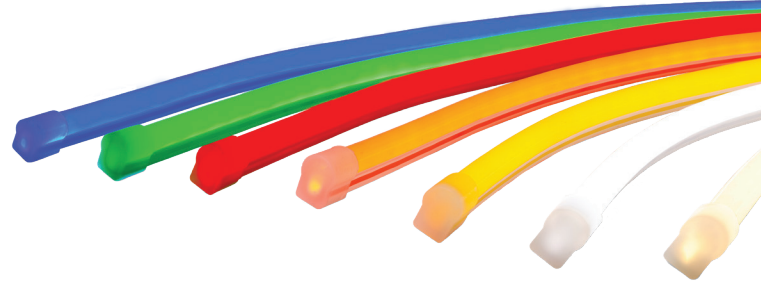

Tetra[®] Contour Flex

BORDER LIGHTING LIGHTING SYSTEMS

Bend it Like Contour

Tetra[®] Contour Flex is a completely flexible LED neon replacement that can be shaped over and over again, with no heating required. Contour Flex installation is quick and easy using low-profile mounting clips. It provides a bright, uniform appearance, seamless illumination and allows signmakers' creativity to run wild. Tetra[®] Contour Flex can be custom cut in the field without complicated warranty implications, and features a plug & play design that saves on labor and installation costs.

Tetra[®] Contour Flex

Flexible neon replacement system

Tetra® Contour Flex is a flexible LED system that can be easily formed to fit a wide variety of designs and applications, without the need to heat it in an oven. Tetra® Contour Flex can be custom cut in the field and bent over and over again, allowing sign makers to create vibrant signs. Tetra Contour Flex is a single-piece LED system that provides the classic appearance of neon and complements the unique design of any building.

Range of Colors

With two shades of white and several brilliant LED colors, designers have more flexibility than ever to easily create custom signs.

Straight Runs

With the available Tetra Contour Flex Rail, simply insert Contour Flex into the U-channel to create perfectly linear runs.

Mechanical Outline

Dimensions in (inches). Metric equivalent mm

Accessories Outline

Dimensions in inches. Metric equivalent (mm).

Vastly Superior Loading

Compared to the first generation, Tetra® Contour Flex features loading increased by up to 114%, so even more feet of product can be run off each power supply than ever before providing significant savings on material and labor costs.