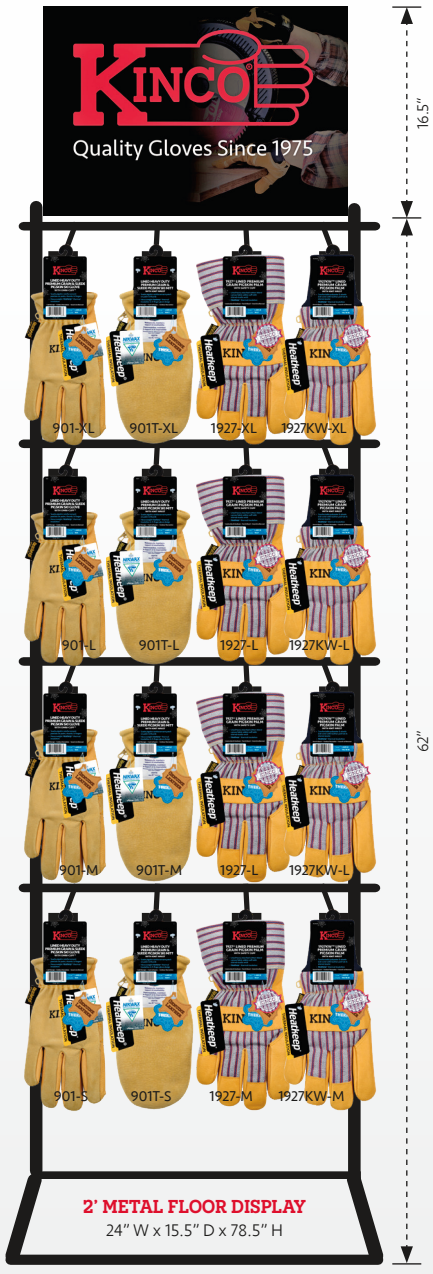

**96-PAIR MEN'S OUTDOOR RECREATION
2' WIDE METAL FLOOR DISPLAY, v1**
Style No. DKIT-PCP2F-FW16-96PR-AS

THIS KIT INCLUDES:

- Unassembled 2' wide metal floor display complete with durable grayboard header, display shelves, & gloves
- Total quantity of 96 pairs of gloves in assorted sizes as detailed in the table below
- Four 24" wide metal display shelves with four 12" pegs, which hold between 6-12 pairs per peg, & 2" wide price tag plates, for a total of 16 pegs (Style No. DCOM-PCP2F-SHELF)
- One 24" wide everyday themed double-sided grayboard sign (Style No. DCOM-PCP2F-SIGN)
- Two metal floor display poles (Style No. DCOM-PCP-POLES)
- One metal floor display base (Style No. DCOM-PCP-BASE)

SKU	UPC	QTY
DKIT-PCP2F-FW16-96PR-AS	0 35117 98266 6	1 ea

STYLE NO.	PRODUCT NAME	SKU	UPC	MIN ORDER	DISPLAY QTY
901	LINED HEAVY DUTY PREMIUM GRAIN & SUEDE PIGSKIN DRIVER WITH KNIT WRIST	901-S	0 35117 90103 2	6 pr	6 pr
		901-M	0 35117 90105 6	6 pr	6 pr
		901-L	0 35117 90106 3	6 pr	6 pr
		901-XL	0 35117 90107 0	6 pr	6 pr
		901T-S	0 35117 90113 1	6 pr	6 pr
901T	LINED HEAVY DUTY PREMIUM GRAIN & SUEDE PIGSKIN MITT WITH KNIT WRIST	901T-M	0 35117 90114 8	6 pr	6 pr
		901T-L	0 35117 90115 5	6 pr	6 pr
		901T-XL	0 35117 90116 2	6 pr	6 pr
1927	1927® LINED PREMIUM GRAIN PIGSKIN PALM WITH SAFETY CUFF	1927-M	0 35117 19274 4	6 pr	6 pr
		1927-L	0 35117 01927 0	6 pr	12 pr
		1927-XL	0 35117 19276 8	6 pr	6 pr
		1927KW-M	0 35117 41927 8	6 pr	6 pr
1927KW	1927KW™ LINED PREMIUM GRAIN PIGSKIN PALM WITH KNIT WRIST	1927KW-L	0 35117 19270 6	6 pr	12 pr
		1927KW-XL	0 35117 61927 2	6 pr	6 pr