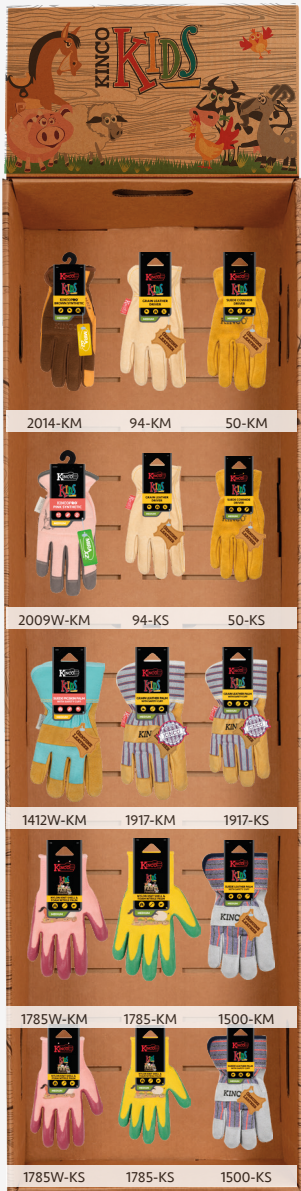

# 84-PAIR ALL SEASON KIDS' PRE-LOADED CORRUGATED WING PANEL DISPLAY

Purchase this kit using SKU: KCWP4-A019  
UPC: 0 35117 00119 0

## INCLUDED IN THIS ASSORTMENT:

Sorted By: Product Category > Style No.

	STYLE	DESCRIPTION	SIZE	SKU	UPC 0 35117 +	DISPLAY QUANTITY
SYNTHETICS & HYBRIDS	2009W	KIDS' KINCOPRO™ PINK SYNTHETIC	KM	2009W-KM	20091 3	4 pr
	2014	KIDS' KINCOPRO™ BROWN SYNTHETIC	KM	2014-KM	20141 5	4 pr
LEATHERS	50	KIDS' SUEDE COWHIDE DRIVER	KS	50-KS	50001 3	6 pr
			KM	50-KM	50002 0	6 pr
	94	KIDS' GRAIN LEATHER DRIVER	KS	94-KS	94001 7	6 pr
			KM	94-KM	94008 6	6 pr
LEATHER PALMS	1412W	KIDS' SUEDE PIGSKIN PALM WITH SAFETY CUFF	KM	1412W-KM	51410 2	4 pr
			KS	1500-KS	15000 3	6 pr
	1500	KIDS' SUEDE LEATHER PALM WITH SAFETY CUFF	KM	1500-KM	15002 7	6 pr
			KS	1917-KS	11917 8	6 pr
1917	KIDS' GRAIN LEATHER PALM WITH SAFETY CUFF	KM	1917-KM	11918 5	6 pr	
		KS	1785-KS	17851 9	6 pr	
COATED PALMS	1785	KIDS' FARM FRIENDS™ NYLON KNIT SHELL & FOAM NITRILE PALM	KM	1785-KM	17852 6	6 pr
			KS	1785W-KS	78501 4	6 pr
	1785W	KIDS' FARM FRIENDS™ NYLON KNIT SHELL & FOAM NITRILE PALM	KM	1785W-KM	78502 1	6 pr
			KS	1785W-KS	78501 4	6 pr

## KIT COMPONENTS:

- Varying quantity of gloves; depending on assortment as detailed above
- 15, 6" plastic pegs which hold between 3-6 pairs per peg & include 2" wide price tag plates (CCWP-PPG6)
- One 8" tall double-sided kids' themed sign (CCWP4-SGN-AV3)
- One 13.5" wide x 48" tall upright (CCWP4-UP-AV1)
- One 13.5" wide pegboard (CCWP4-PB)
- One optional 47" tall display base for floor display method (CCWP4-BS)
- Two optional wire rack s-hooks for wire rack hanging method (CCWP-HOOK)
- One 13.5" wide shipping carton (CCWP4-CRTN)
- Assembled Size using Wire Rack Hanging Method: 13.5" wide x 15.5" deep x 65" high  
Assembled Size using Floor Display Method: 13.5" wide x 7" deep x 48" high