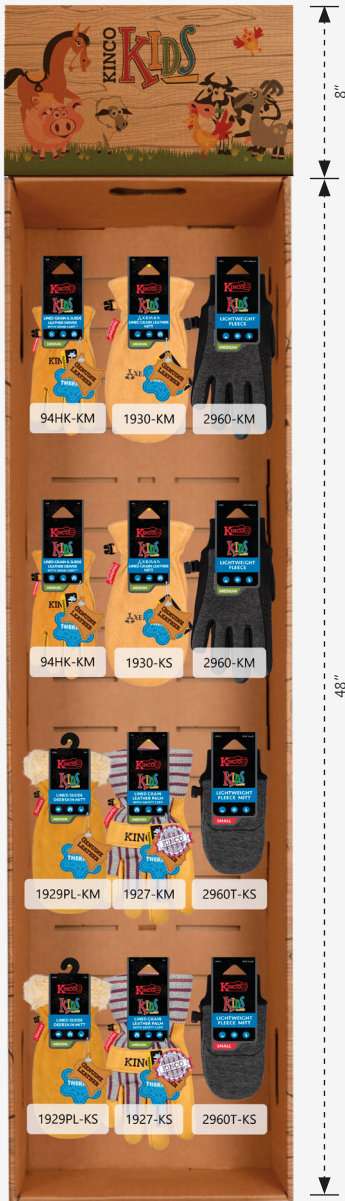

# 49-PAIR KIDS' COLD WEATHER PRE-LOADED CORRUGATED WING PANEL DISPLAY

Purchase this kit using SKU: KCWP4-C008  
UPC: 0 35117 00108 4

Sorted By: Product Category > Style No.

## INCLUDED IN THIS ASSORTMENT:

	STYLE	DESCRIPTION	SIZE	SKU	UPC 0 35117 +	DISPLAY QUANTITY
LEATHERS	94HK	KIDS' LINED GRAIN & SUEDE LEATHER DRIVER WITH OMNI-CUFF™	KM	94HK-KM	00952 3	6 pr
	1929PL	KIDS' LINED SUEDE DEERSKIN MITT	KS	1929PL-KS	19291 1	4 pr
			KM	1929PL-KM	19292 8	3 pr
	1930	KIDS' AXEMAN® LINED GRAIN LEATHER MITT	KS	1930-KS	19301 7	4 pr
			KM	1930-KM	19302 4	4 pr
	1927	KIDS' 1927® LINED GRAIN LEATHER PALM WITH SAFETY CUFF	KS	1927-KS	19275 1	6 pr
KM			1927-KM	19271 3	6 pr	
TEXTILES	2960	KIDS' LIGHTWEIGHT FLEECE	KM	2960-KM	29602 2	8 pr
	2960T	KIDS' LIGHTWEIGHT FLEECE MITT	KS	2960T-KS	29600 8	8 pr

WIRE RACK  
HANGING  
METHOD

FLOOR DISPLAY  
METHOD

## KIT COMPONENTS:

- Varying quantity of gloves; depending on assortment as detailed above
- 12, 6" plastic pegs which hold between 3-6 pairs per peg & include 2" wide price tag plates (CCWP-PPG6)
- One 8" tall double-sided kids' themed sign (CCWP4-SGN-AV3)
- One 13.5" wide x 48" tall upright (CCWP4-UP-AV1)
- One 13.5" wide pegboard (CCWP4-PB)
- One optional 47" tall display base for floor display method (CCWP4-BS)
- Two optional wire rack s-hooks for wire rack hanging method (CCWP-HOOK)
- One 13.5" wide shipping carton (CCWP4-CRTN)
- Assembled Size using Wire Rack Hanging Method: 13.5" wide x 7" deep x 56" high
- Assembled Size using Floor Display Method: 13.5" wide x 15.5" deep x 71" high