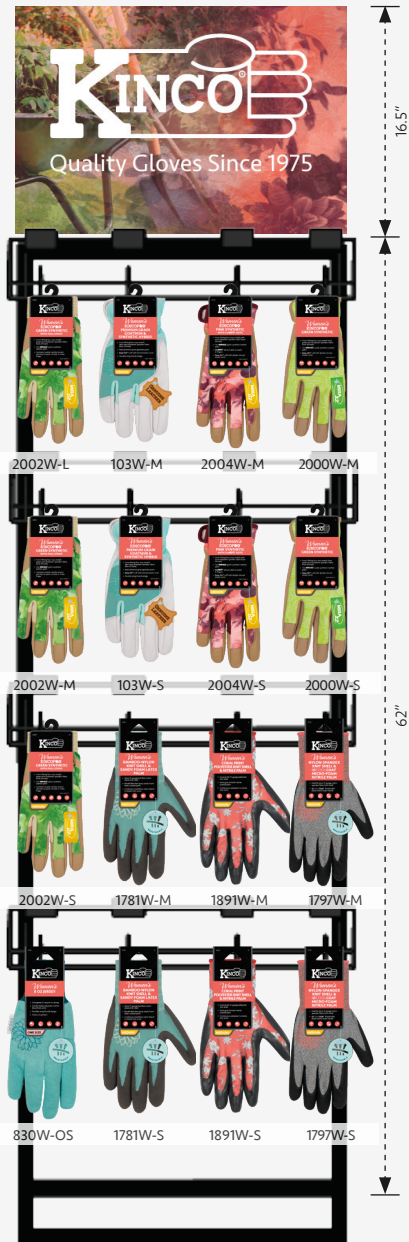

# 102-PAIR WOMEN'S UNLINED 2' WIDE METAL FLOOR DISPLAY, V1

Purchase this kit using SKU: KMFD2-A005  
UPC: 0 35117 98254 3

## INCLUDED IN THIS ASSORTMENT:

	STYLE	DESCRIPTION	SIZE	SKU	UPC 0 35117 +	MIN ORDER	DISPLAY QUANTITY
SYNTHETIC & HYBRIDS	103W	WOMEN'S KINCOPRO™ PREMIUM GRAIN GOATSKIN & SYNTHETIC HYBRID	S	103W-S	10303 0	6 pr	6 pr
			M	103W-M	10304 7	6 pr	6 pr
	2000W	WOMEN'S KINCOPRO™ GREEN SYNTHETIC	S	2000W-S	20003 6	6 pr	6 pr
			M	2000W-M	20004 3	6 pr	6 pr
2002W	WOMEN'S KINCOPRO™ GREEN SYNTHETIC WITH PULL-STRAP	S	2002W-S	20022 7	6 pr	6 pr	
		M	2002W-M	20023 4	6 pr	6 pr	
		L	2002W-L	20024 1	6 pr	6 pr	
2004W	WOMEN'S KINCOPRO™ PINK PRINT SYNTHETIC WITH SLIPNOT!® DOTS	S	2004W-S	20042 5	6 pr	6 pr	
		M	2004W-M	20043 2	6 pr	6 pr	
TEXTILES	830W	WOMEN'S 8 OZ JERSEY	OS	830W-OS	08305 9	12 pr	12 pr
COATED PALMS	1781W	WOMEN'S BAMBOO-NYLON KNIT SHELL & SANDY FOAM LATEX PALM	S	1781W-S	17817 5	6 pr	6 pr
			M	1781W-M	17818 2	6 pr	6 pr
COATED PALMS	1797W	WOMEN'S NYLON-SPANDEX KNIT SHELL & COOLCOAT™ MICRO-FOAM NITRILE PALM	S	1797W-S	17973 8	6 pr	6 pr
			M	1797W-M	17974 5	6 pr	6 pr
COATED PALMS	1891W	WOMEN'S CORAL PRINT POLYESTER KNIT SHELL & NITRILE PALM	S	1891W-S	18926 3	6 pr	6 pr
			M	1891W-M	18927 0	6 pr	6 pr

## KIT COMPONENTS:

- Varying quantity of gloves; depending on assortment as detailed above
- Four 24" wide metal display shelves with four 12" pegs each for a total of 16 facings, which hold between 6-12 pairs per peg & include 2" wide price tag plates (CMFD2-SHLF)
- One 24" wide double-sided women's themed grayboard sign (CMFD2-SGN-AV2)
- One set of two metal floor display poles (CMFD-PL)
- One metal floor display base (CMFD-BS)
- Assembled Size: 24" W x 15.5" D x 78.5" H